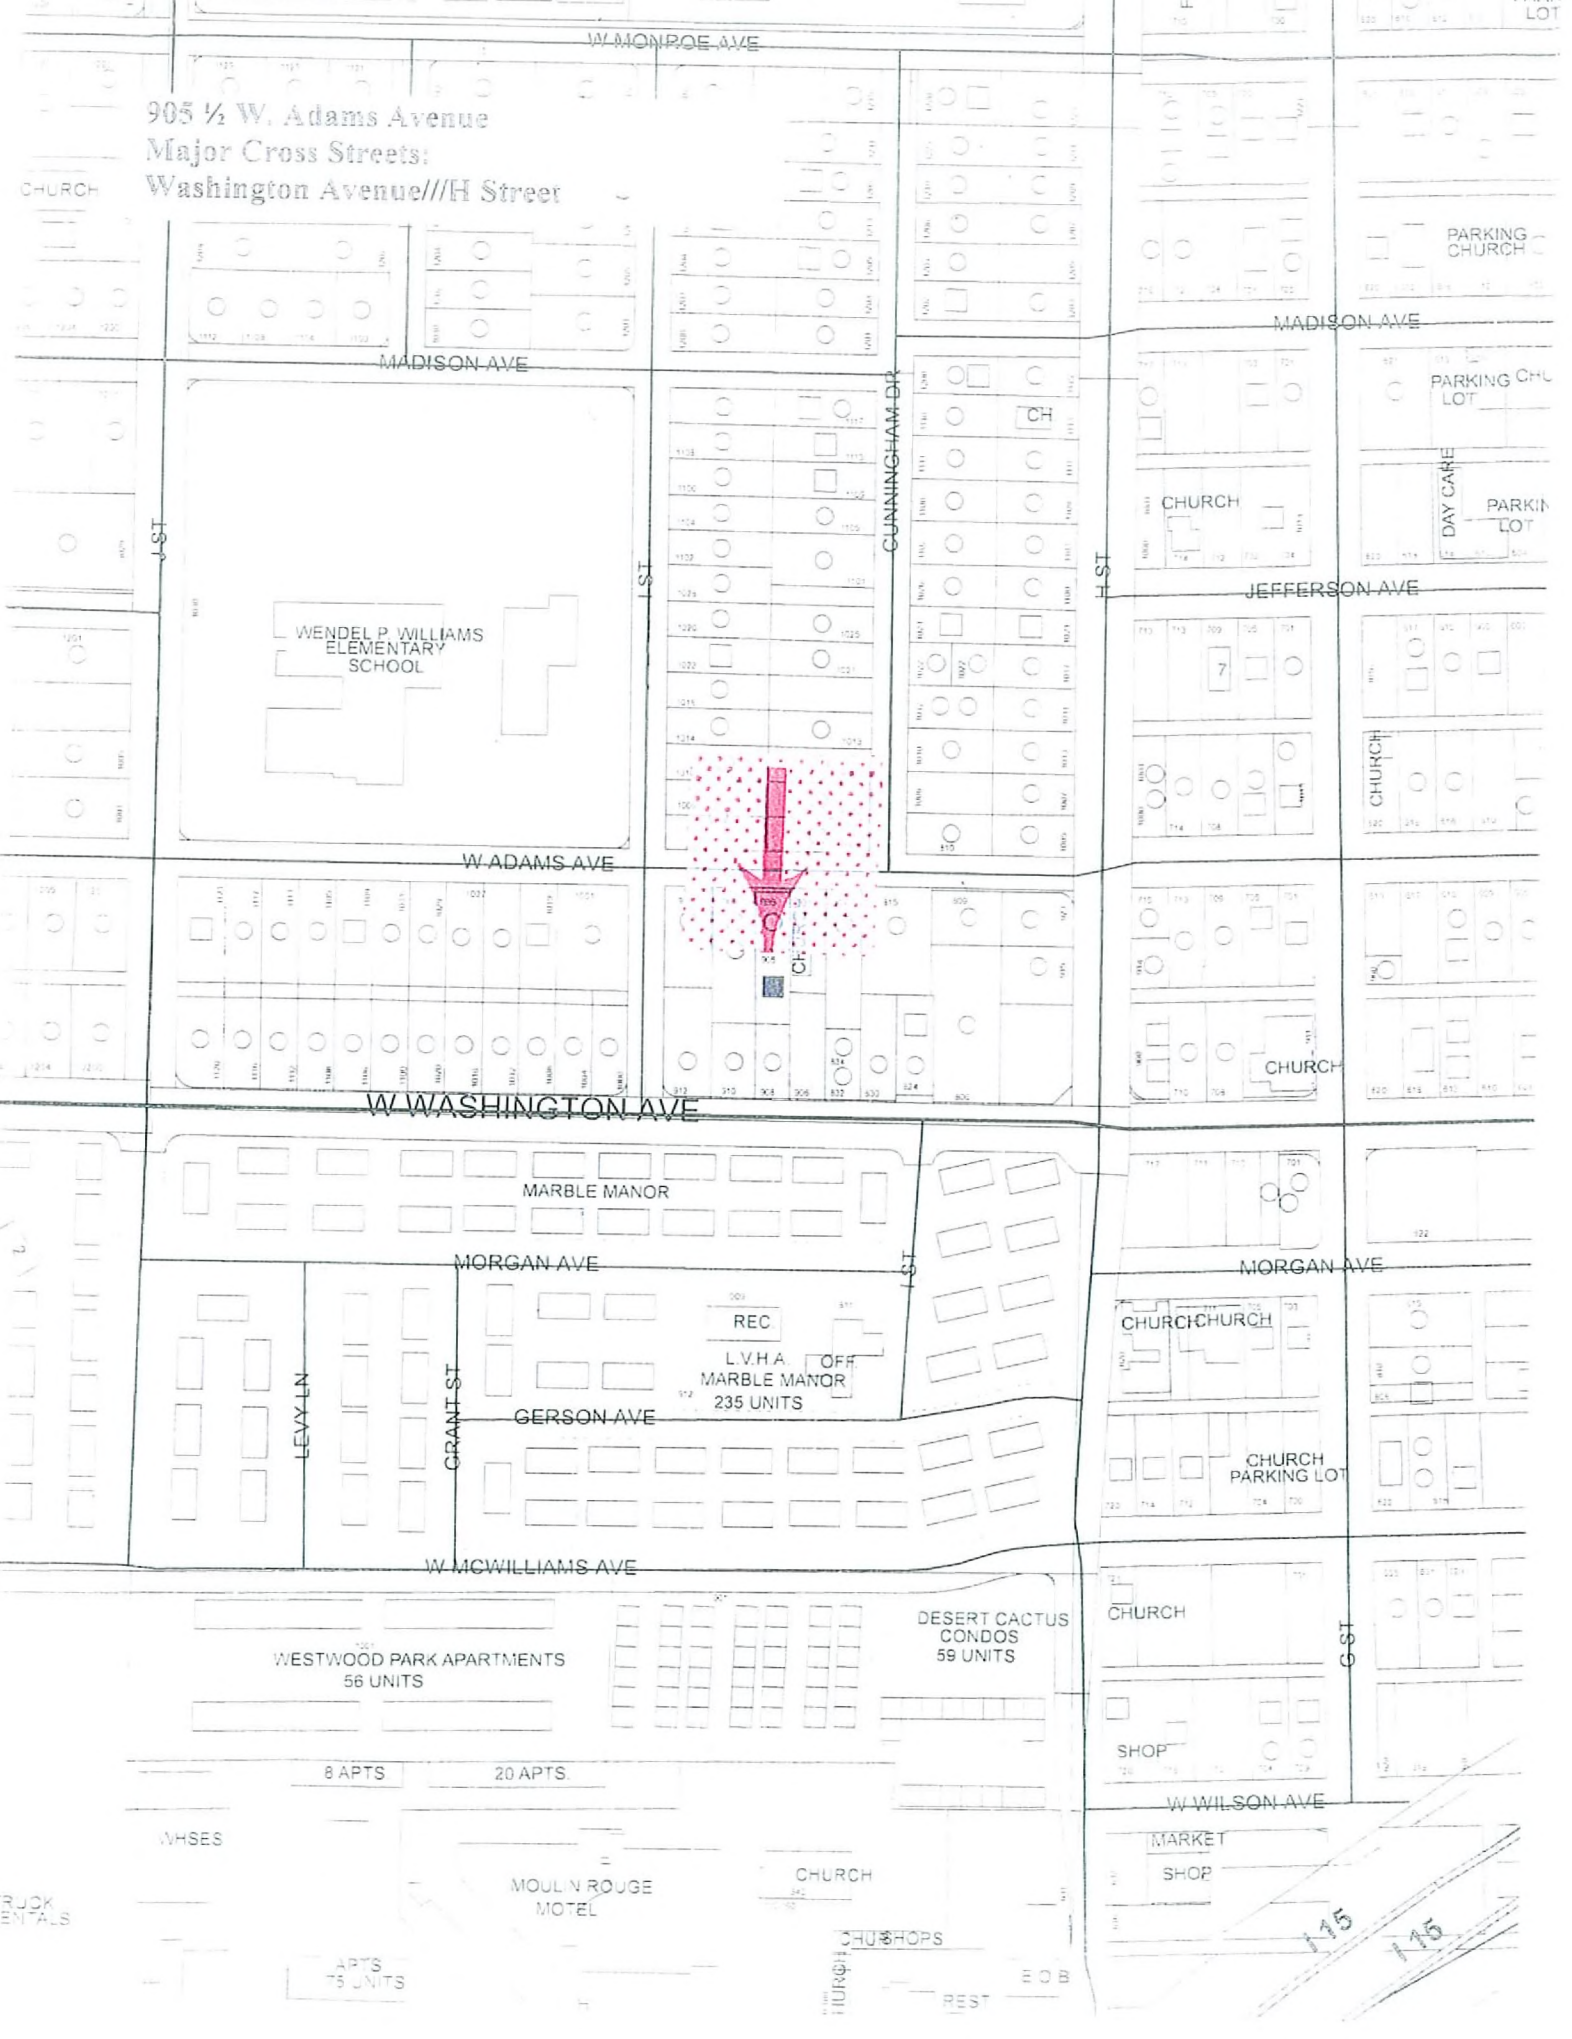

905 1/2 W. Adams Avenue
Major Cross Streets:
Washington Avenue//H Street

WENDEL P. WILLIAMS
ELEMENTARY
SCHOOL

REC
L.V.H.A. OFF
MARBLE MANOR
235 UNITS

WESTWOOD PARK APARTMENTS
56 UNITS

DESERT CACTUS
CONDOS
59 UNITS

MOULIN ROUGE
MOTEL

SHOP

MARKET
SHOP

TRUCK
RENTALS

APTS
75 UNITS

CHURCH
SHOPS

REST

115