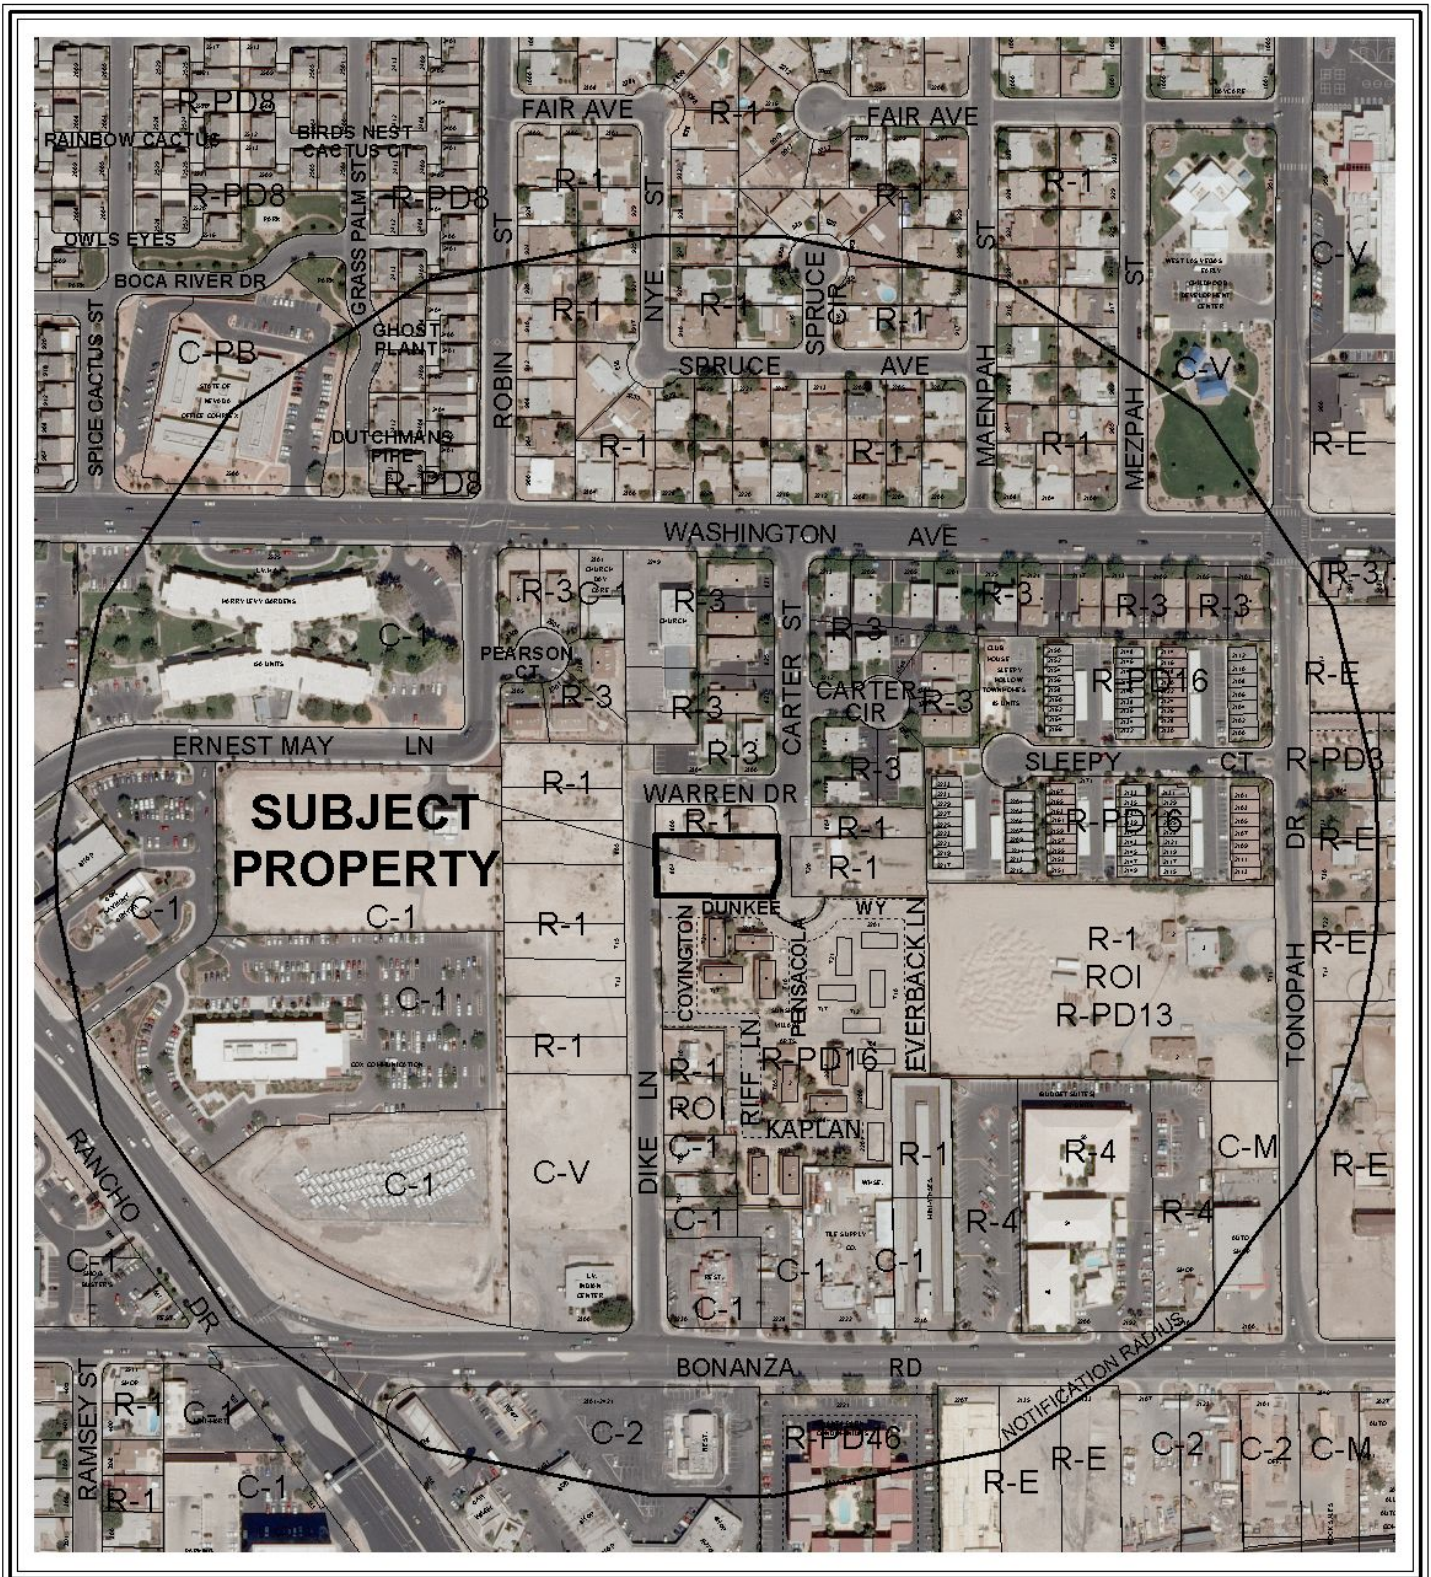

CASE: VAR-29025

RADIUS: 1000 FT

ZONING OF SUBJECT PROPERTY: R-1 (SINGLE FAMILY RESIDENTIAL)

CASE: VAR-29025

RADIUS: 1000 FT

ZONING OF SUBJECT PROPERTY: R-1 (SINGLE FAMILY RESIDENTIAL)