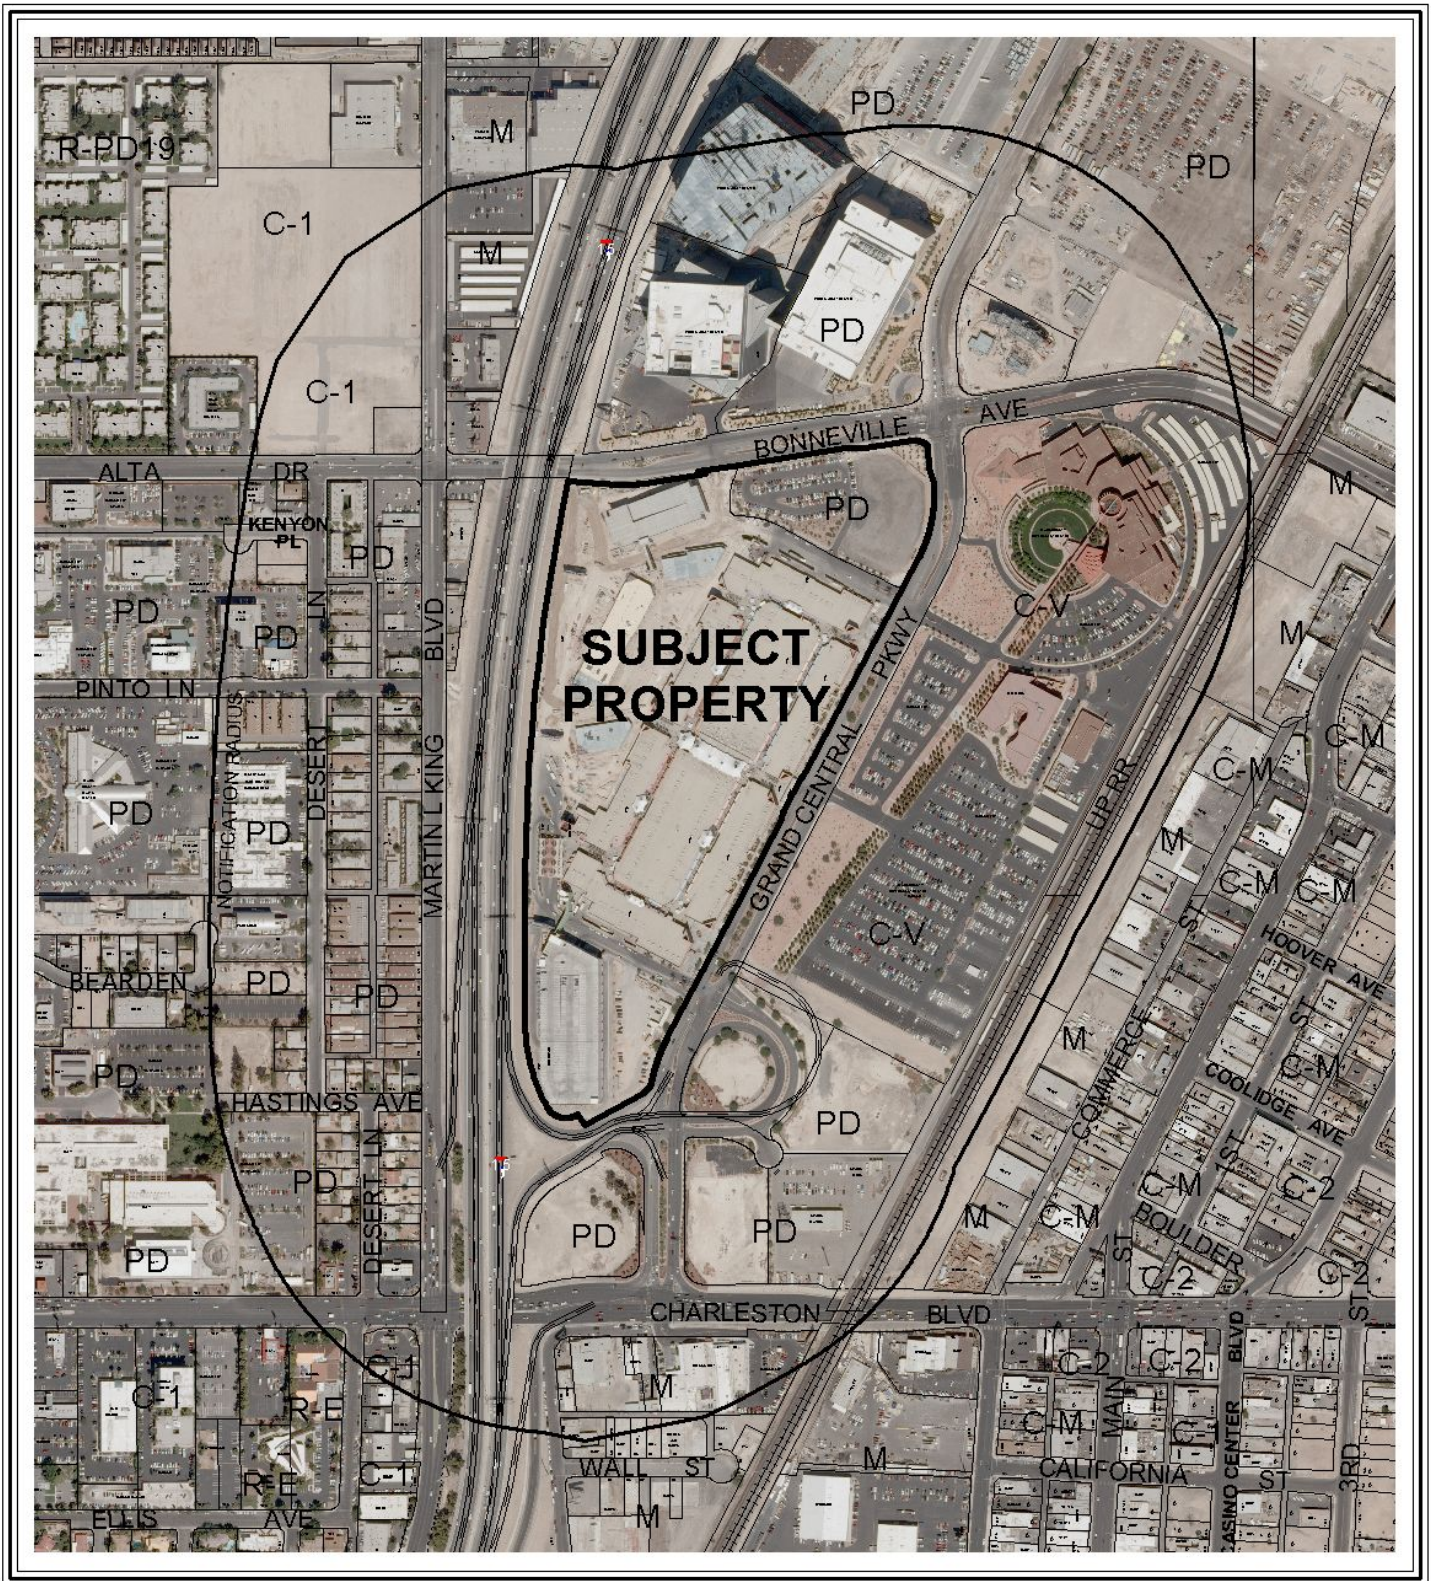

CASE: **MSP-29008**

RADIUS: 1000 FT

ZONING OF SUBJECT PROPERTY: PD (PLANNED DEVELOPMENT)

CASE: **MSP-29008**

RADIUS: 1000 FT

ZONING OF SUBJECT PROPERTY: PD (PLANNED DEVELOPMENT)