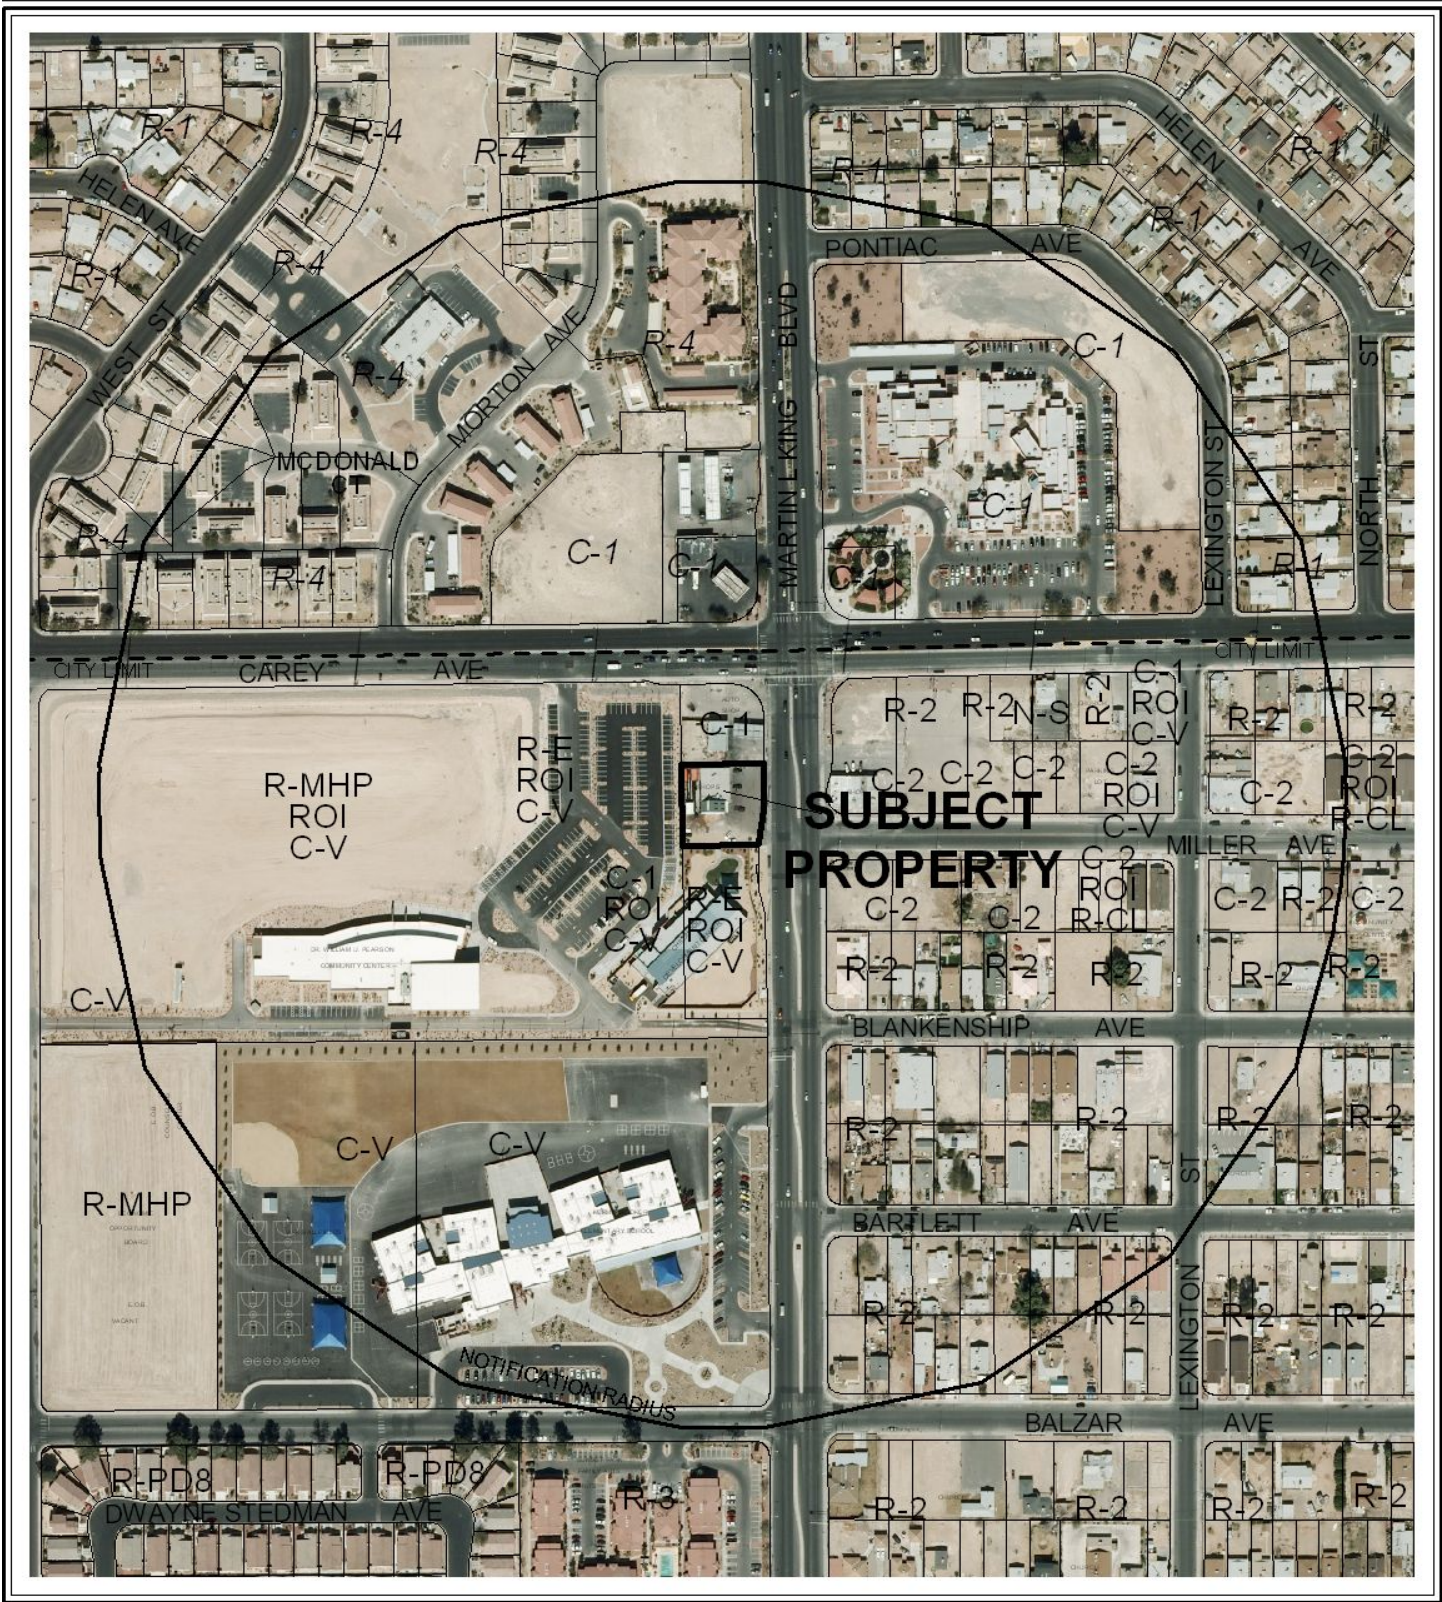

CASE: SUP-29394

RADIUS: 1000 FT

ZONING OF SUBJECT PROPERTY: C-1 (LIMITED COMMERCIAL)

CASE: SUP-29394

RADIUS: 1000 FT

ZONING OF SUBJECT PROPERTY: C-1 (LIMITED COMMERCIAL)