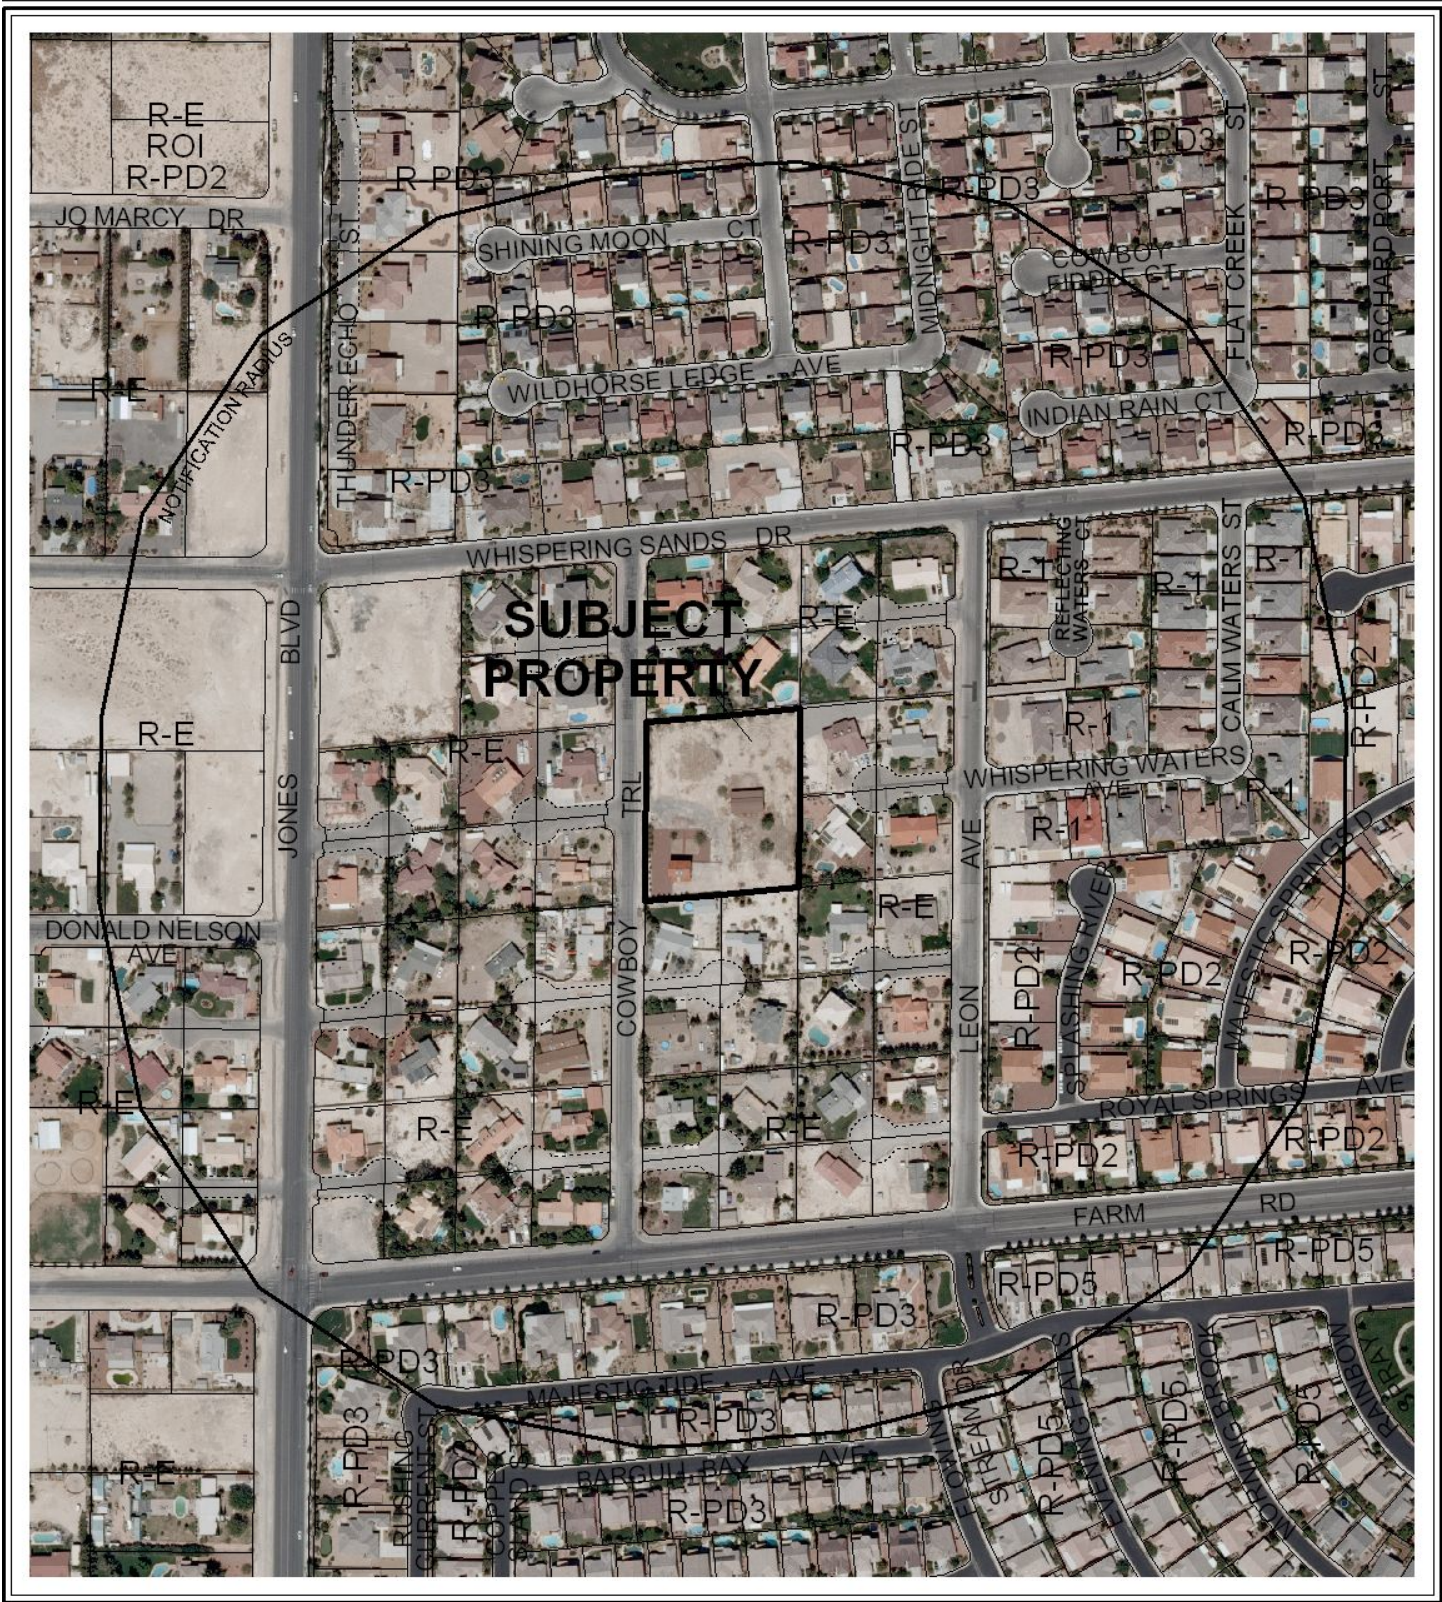

CASE: SUP-28328

RADIUS: 1000 FT

ZONING OF SUBJECT PROPERTY: R-E (RESIDENCE ESTATES)

CASE: SUP-28328

RADIUS: 1000 FT

ZONING OF SUBJECT PROPERTY: R-E (RESIDENCE ESTATES)