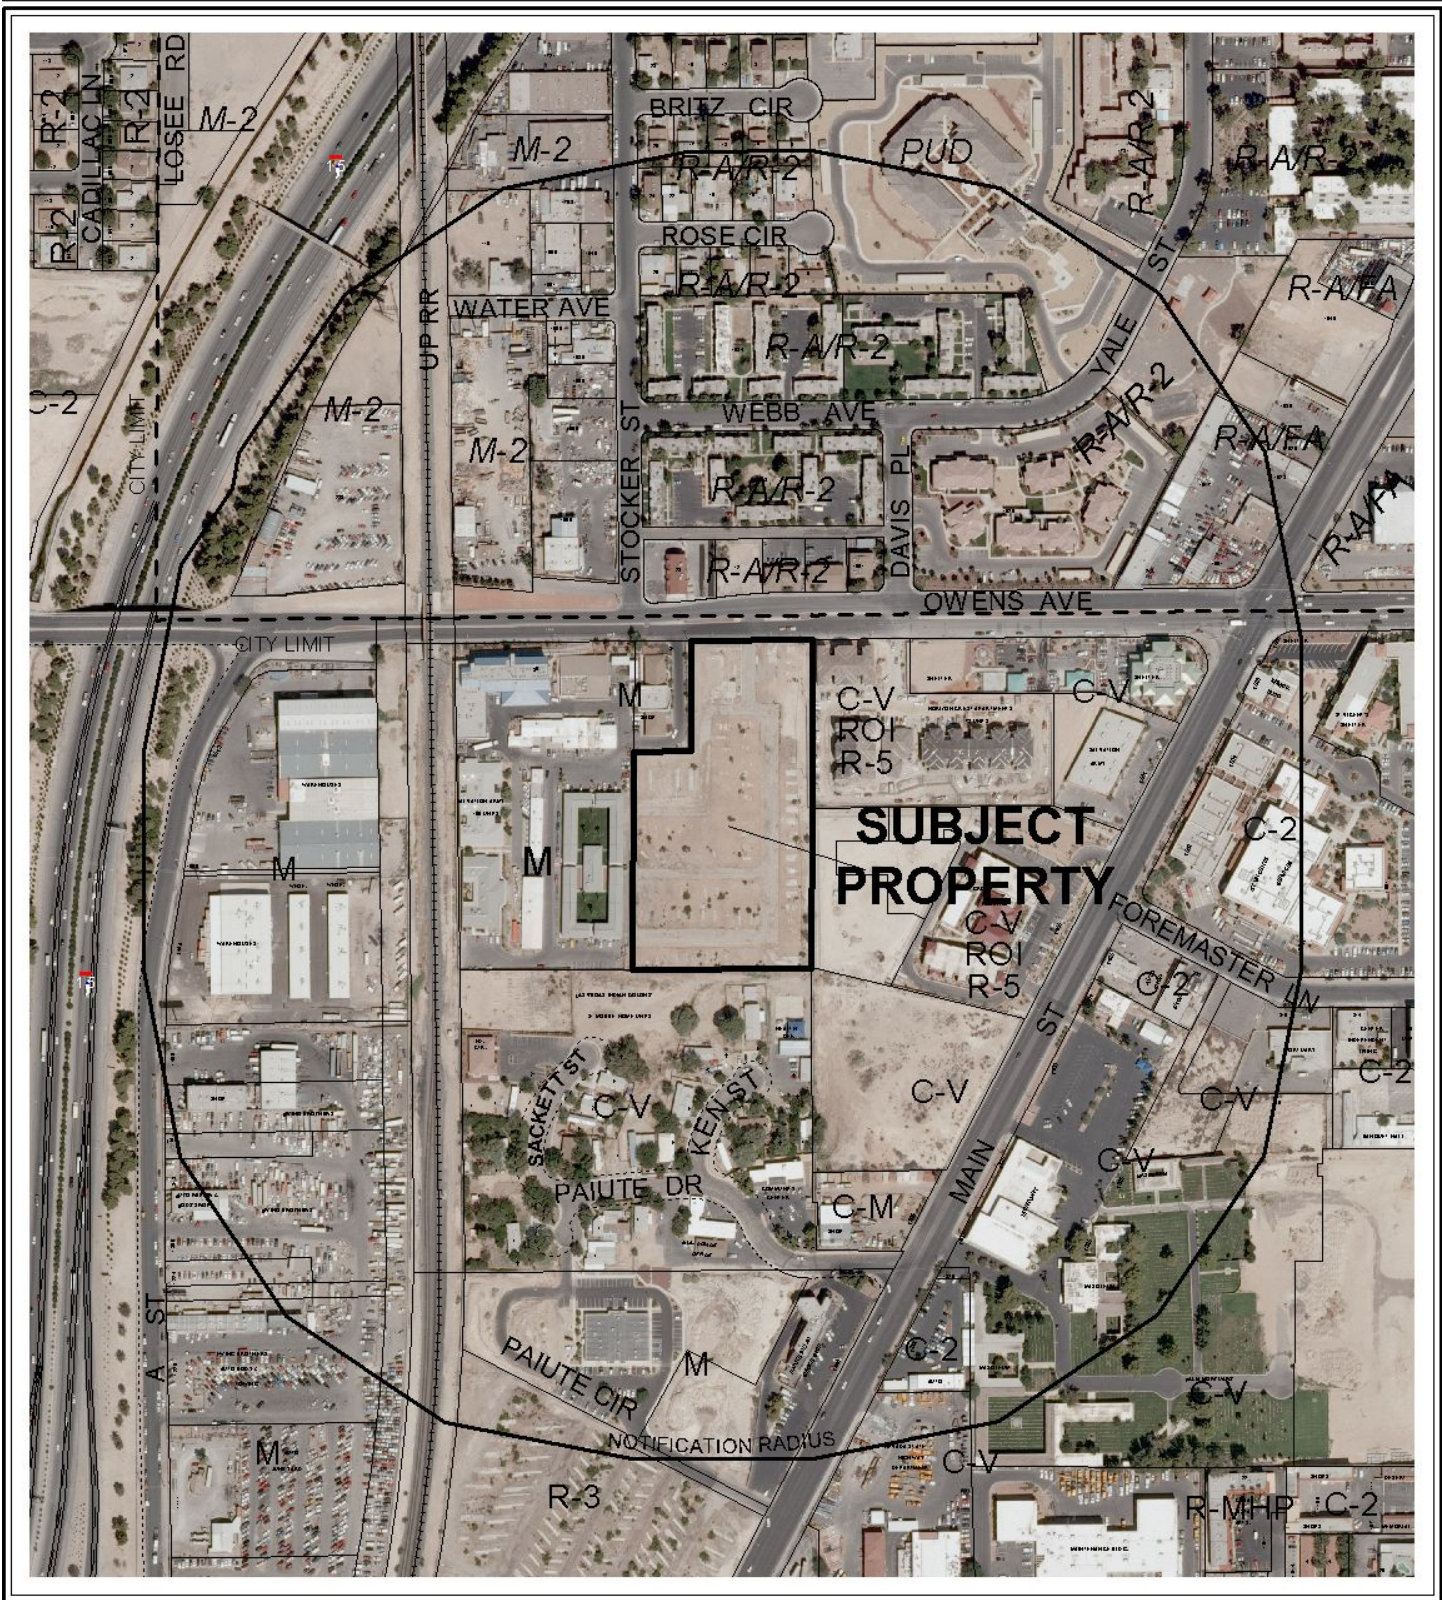

CASE: SDR-28121
RADIUS: 1000 FT
ZONING OF SUBJECT PROPERTY: R-5 (APARTMENT)

CASE: SDR-28121
RADIUS: 1000 FT
ZONING OF SUBJECT PROPERTY: R-5 (APARTMENT)