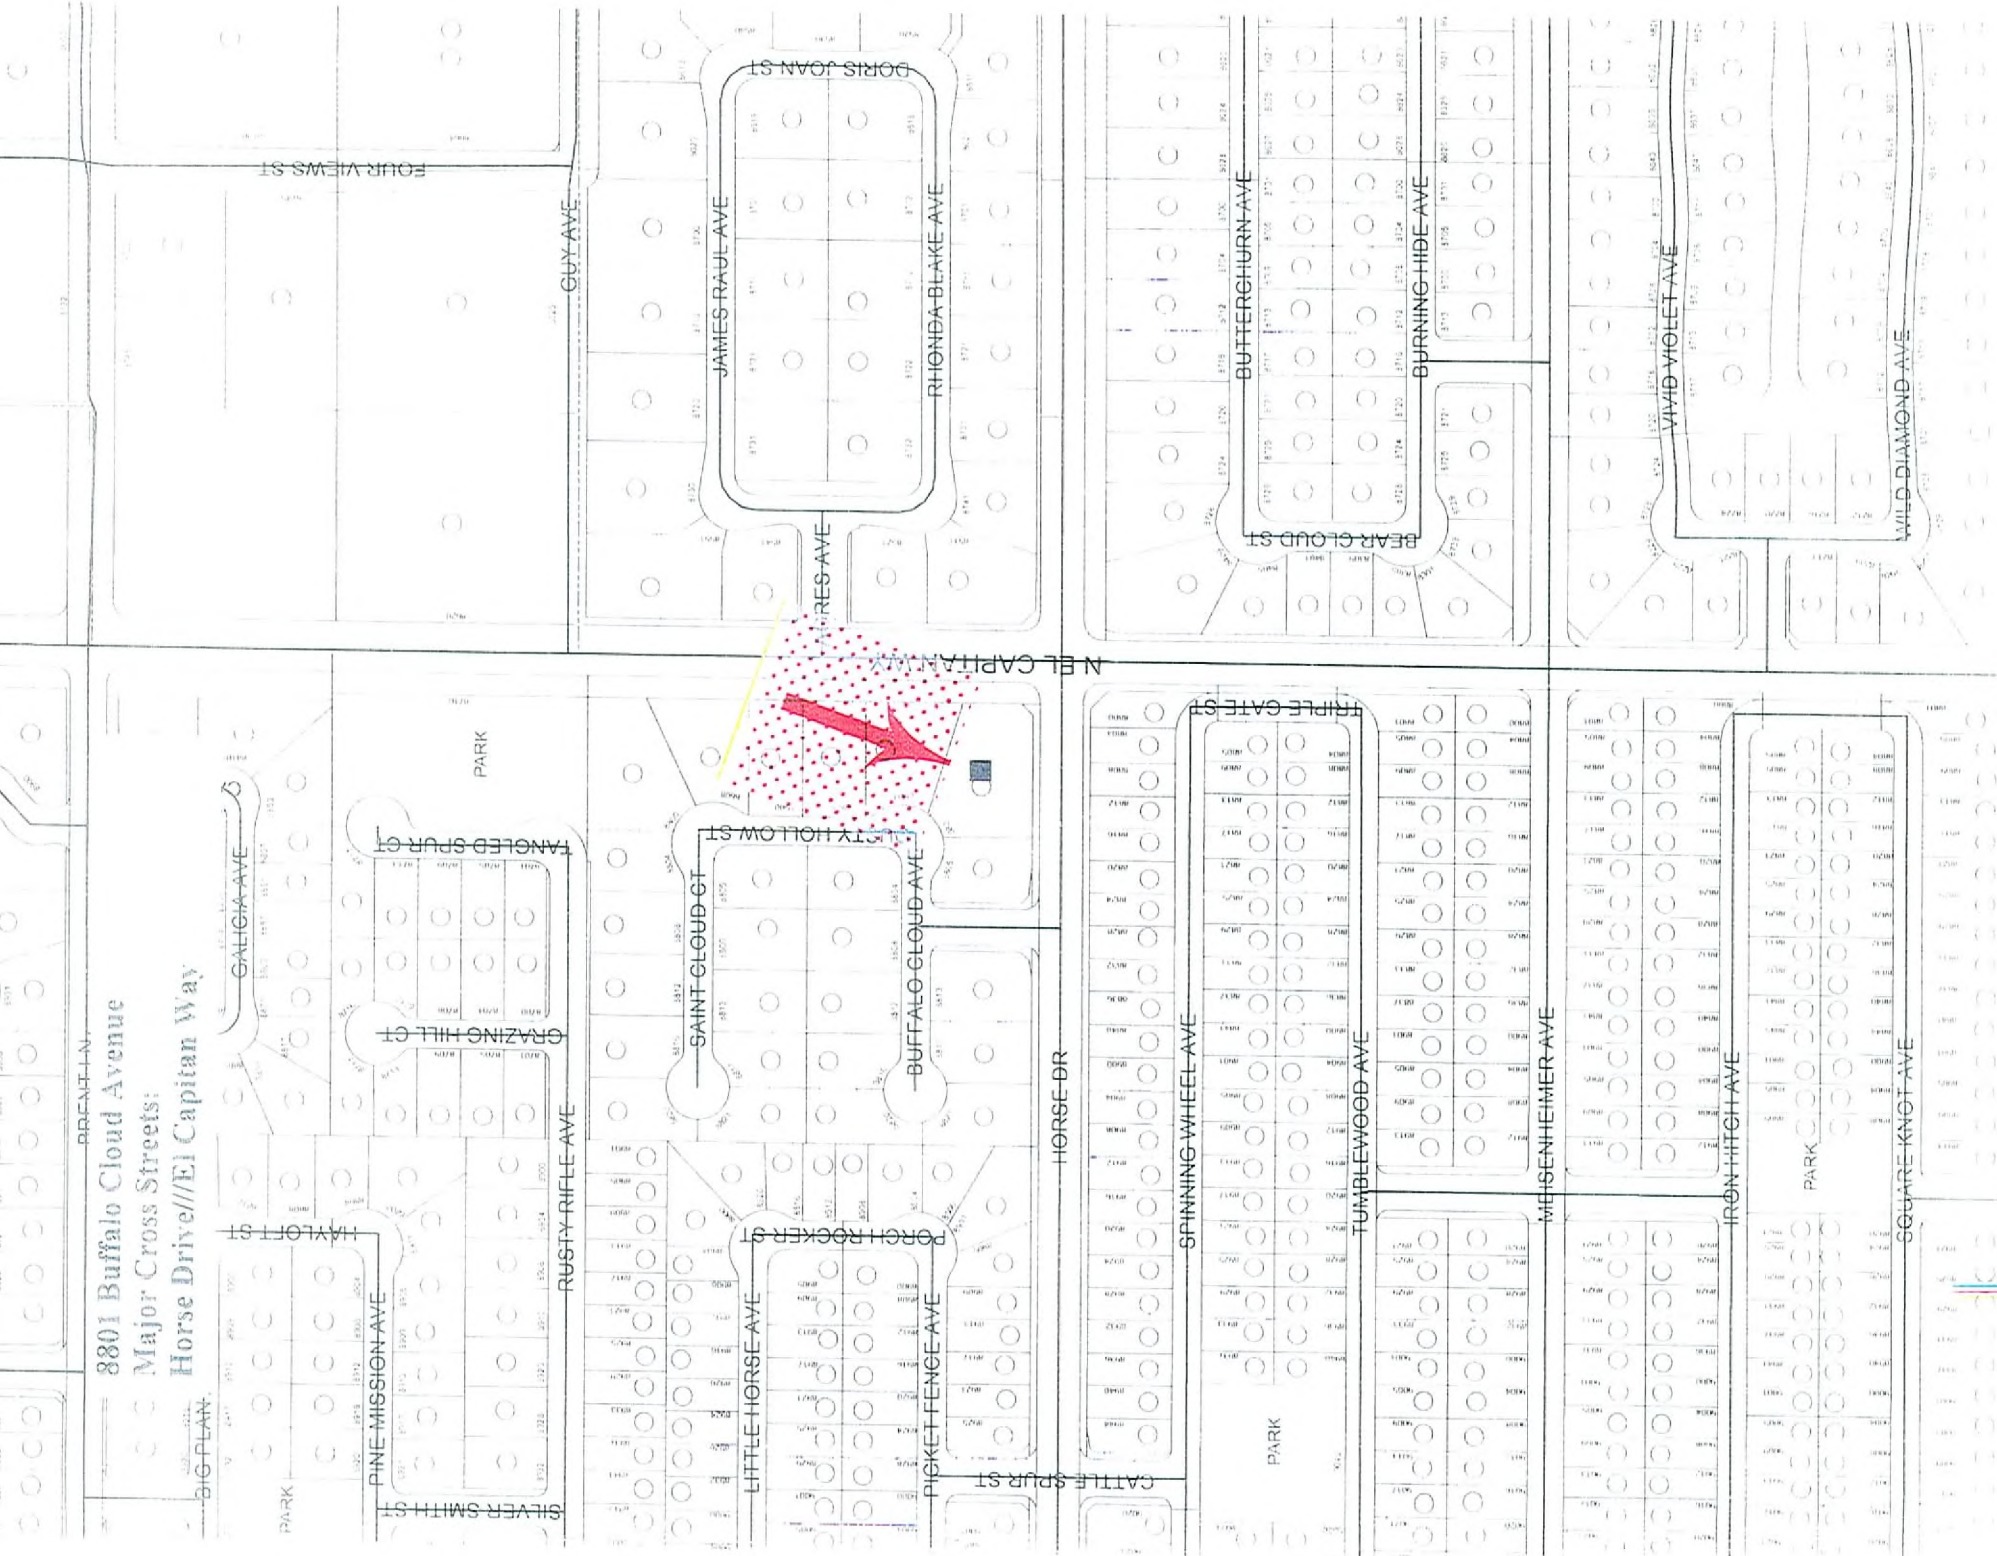

3801 Buffalo Cloud Avenue
Major Cross Streets:
Horse Drive//El Capitan Way

BIG PLAN

PROJECT-N

SLIVER SMITH ST

PINE MISSION AVE

LYLOTT ST

GRAZING HILL CT

FANGLED SPUR CT

PARK

RUSTY RIFLE AVE

SAINT CLOUD CT

EL CAPITAN WAY

LITTLE HORSE AVE

PORCH ROCKERS ST

PICKET FENCE AVE

BUFFALO CLOUD AVE

HORSE DR

CATTLE SPUR ST

HORSE DR

SPINNING WHEEL AVE

TRIPLE GATE ST

PARK

TUMBLEWOOD AVE

MEISENHEIMER AVE

IRON HITCH AVE

PARK

SQUARE KNOT AVE

FOUR VIEWS ST

GUY AVE

JAMES RAUL AVE

EL CAPITAN WAY

EL CAPITAN WAY