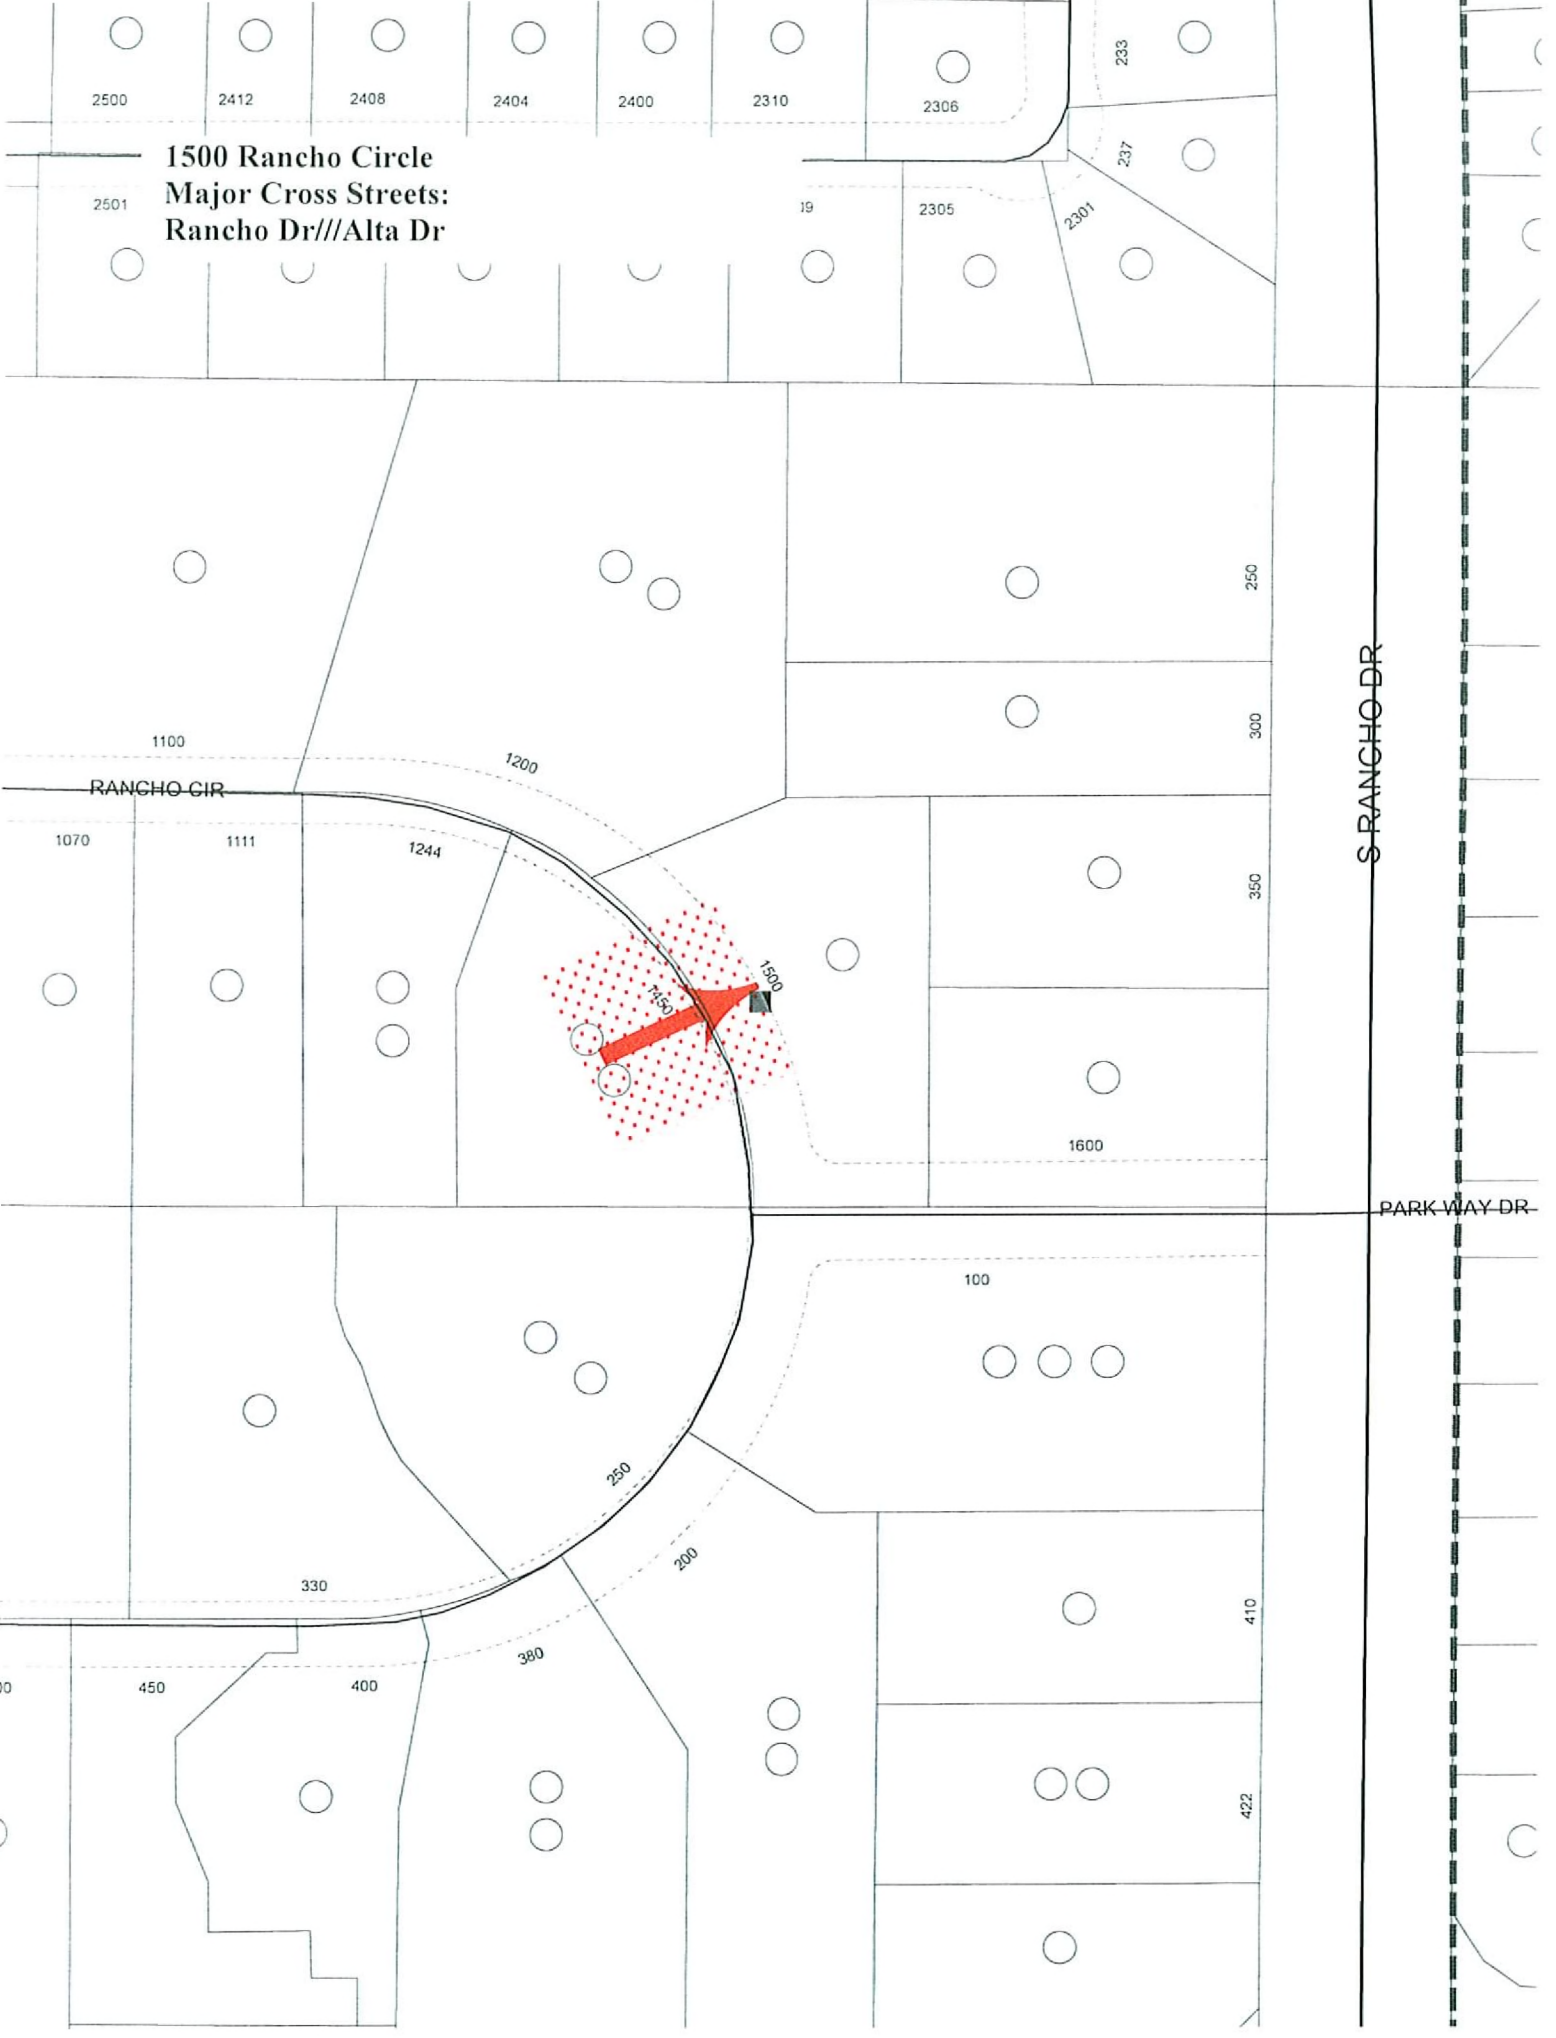

1500 Rancho Circle
Major Cross Streets:
Rancho Dr///Alta Dr

W MESQUITE AVE

WIMBLEDON DR

1500 Rancho Circle
Major Cross Streets:
Rancho Dr//Alta Dr

RANCHO BEL AIR DR

WINDJAMMER WY

DRIFTWOOD DR

RANCHO CIR

ALTA DR

S HETLAND RD

PINTO LN

QUAIL PARK 5 OFFICE COMPLEX

QUAIL ORIENT OFFICE COMPLEX

PINTO LN

TRULLUCK LN

QUAIL PARK OFFICE COMPLEX 2

OFFICES

OFFICES

OFFICES

PARKING LOT 354 SPACES

QUAIL PARK OFFICE COMPLEX 3

PARK WAY NORTH

PARK WAY WEST

PARK WAY SOUTH

PARK WAY EAST

S STONORAH DR

S RANCHO DR

FRONTIER AVE

RANCHO VISTA DR

WOODLEY ST

SUNLAND AVE