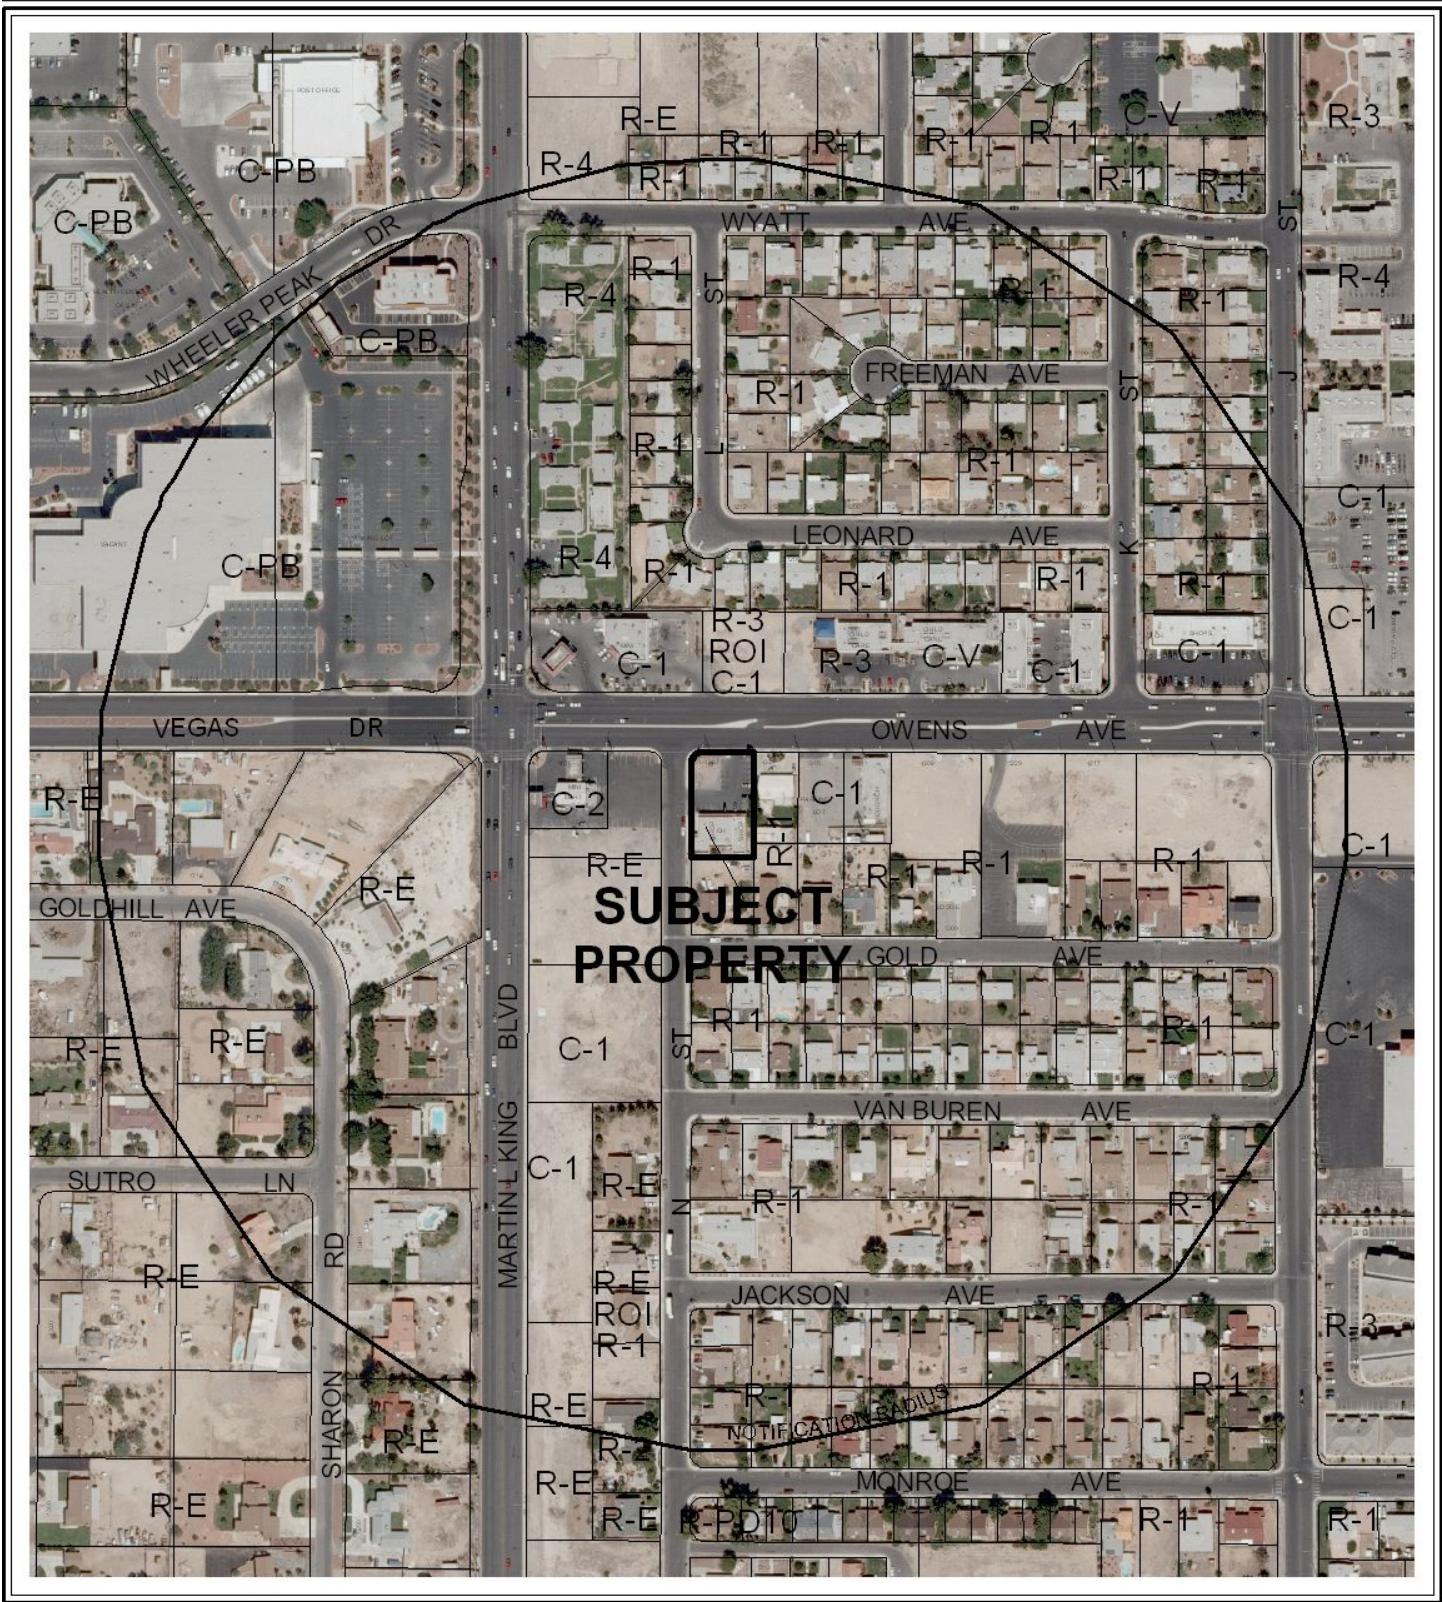

CASE: SUP-28127
 RADIUS: 1000 FT
 ZONING OF SUBJECT PROPERTY: C-1 (LIMITED COMMERCIAL)

CASE: SUP-28127

RADIUS: 1000 FT

ZONING OF SUBJECT PROPERTY: C-1 (LIMITED COMMERCIAL)