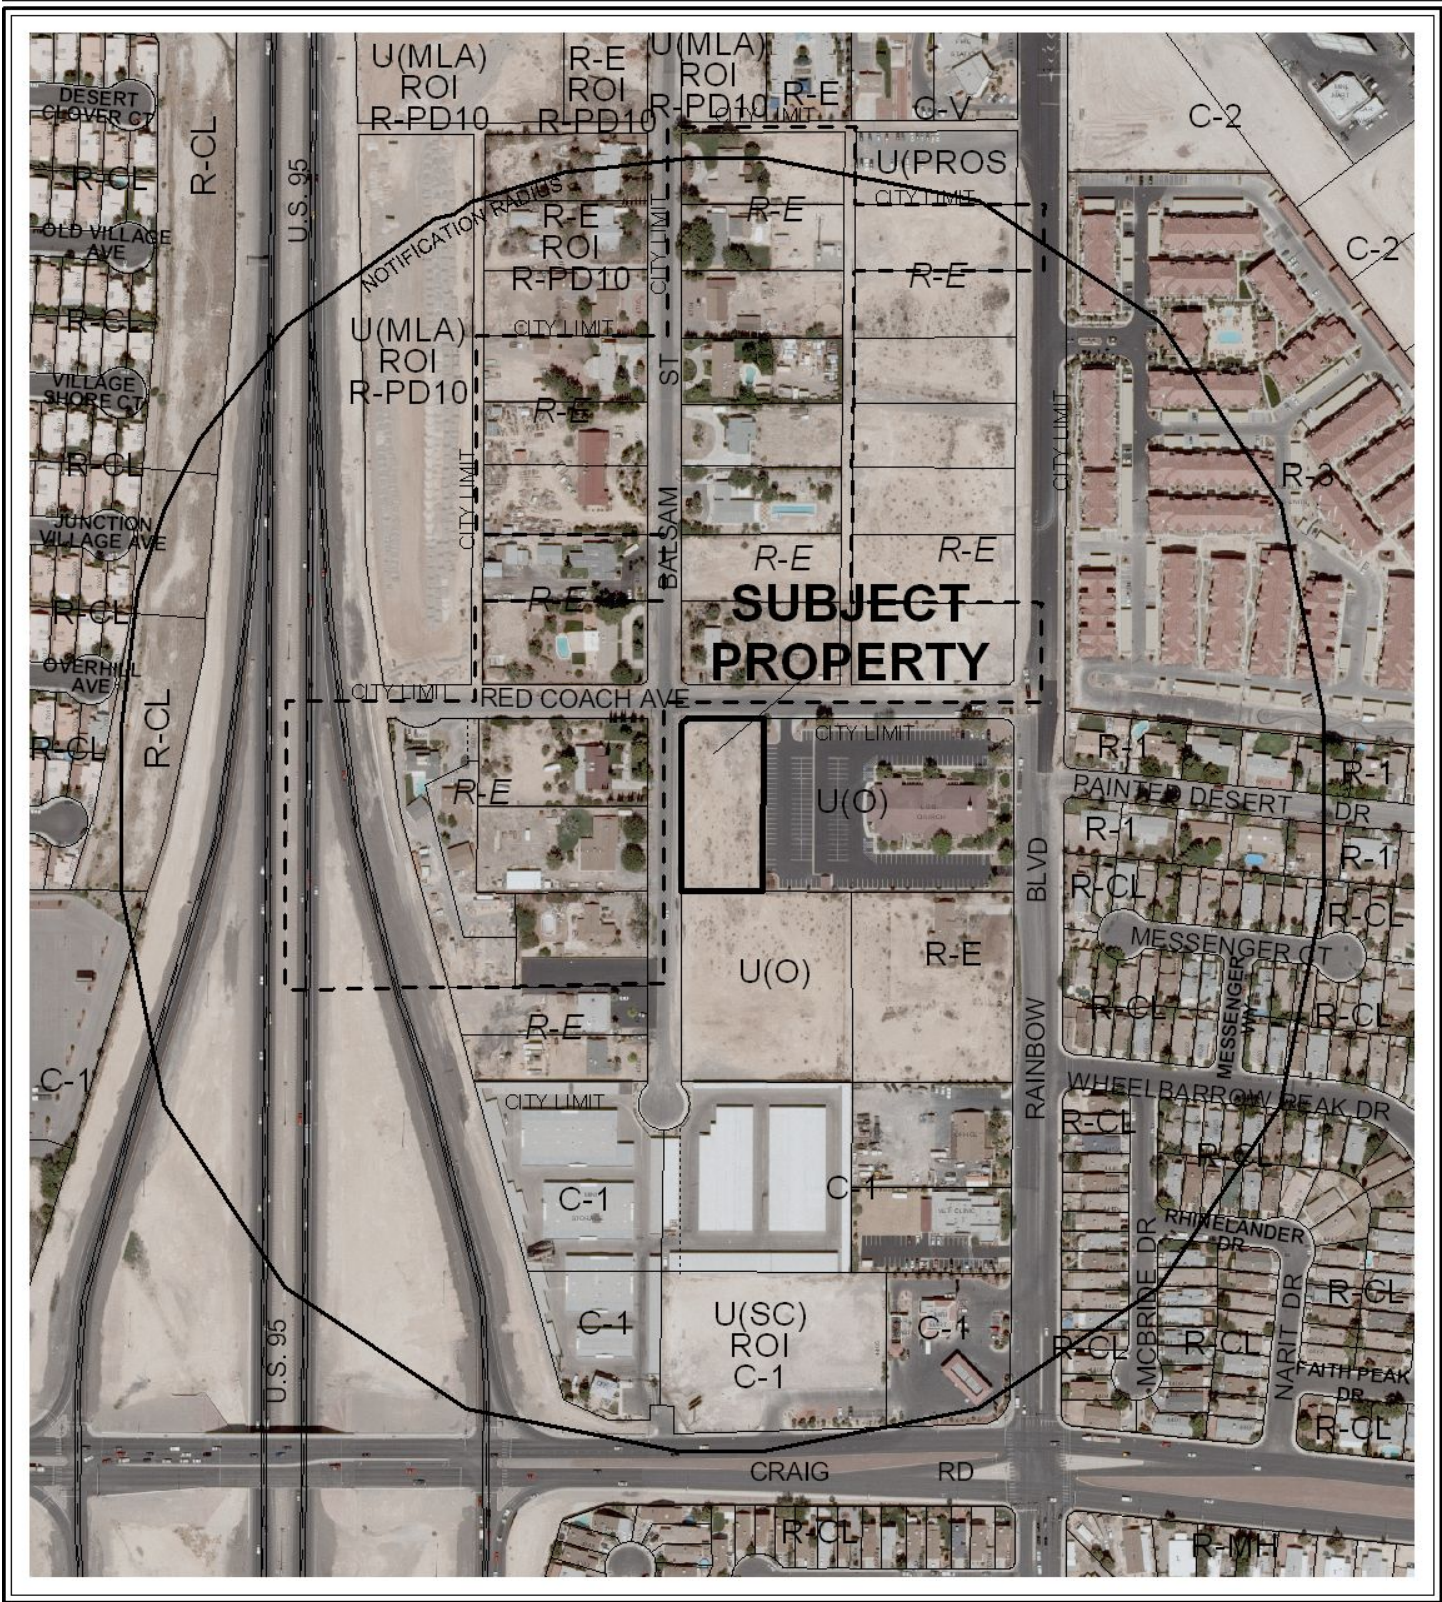

**CASE: VAR-27432**

**RADIUS: 1000 FT**

**ZONING OF SUBJECT PROPERTY:**

U (UNDEVELOPED) ZONE [O (OFFICE) GENERAL PLAN DESIGNATION]

**PROPOSED ZONING OF SUBJECT PROPERTY:**

O (OFFICE)

**CASE: VAR-27432**

**RADIUS: 1000 FT**

**ZONING OF SUBJECT PROPERTY:**

U (UNDEVELOPED) ZONE [O (OFFICE) GENERAL PLAN DESIGNATION]

**PROPOSED ZONING OF SUBJECT PROPERTY:**

O (OFFICE)