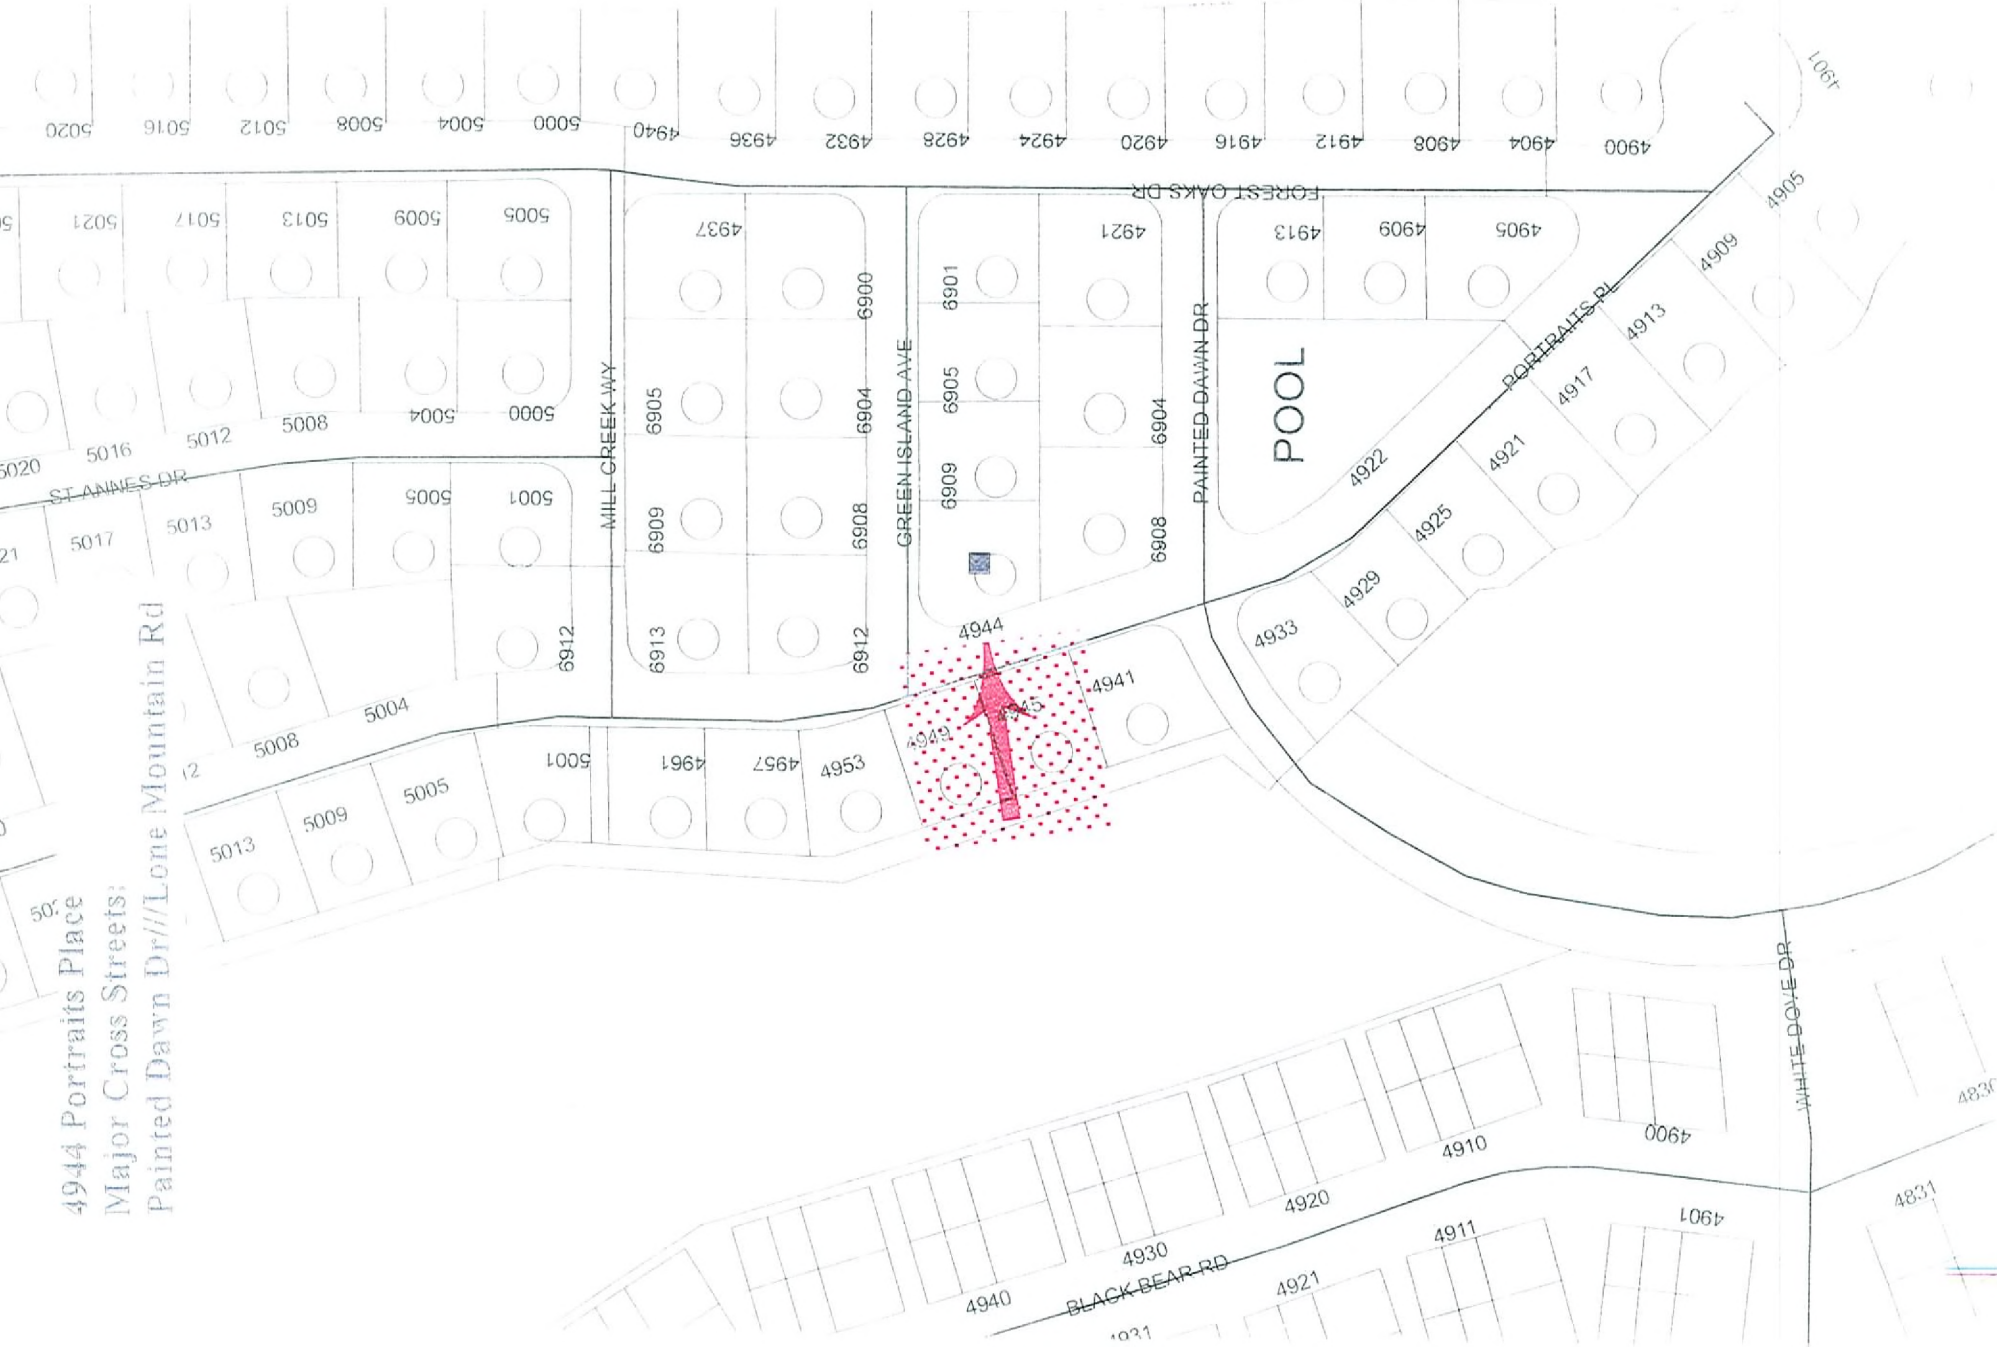

4944 Portraits Place
Major Cross Streets:
Painted Dawn Dr//Lone Mountain Rd

4944 Portraits Place
Major Cross Streets:
Painted Dawn Dr // Lone Mountain Rd

N MONTE CRISTO WY

W ROSADA WY

W LA MADRE WY

W VERDE WY

N TENAYA WY

N TENAYA WY

DESERT CLOVER CT

RED DESERT ST

OLD VILLAGE AVE

US 95

US 95

W LONE MOUNTAIN RD

SANTANA HOTEL AND

MEMORY GARDEN'S
NORTHWAY & CENTER