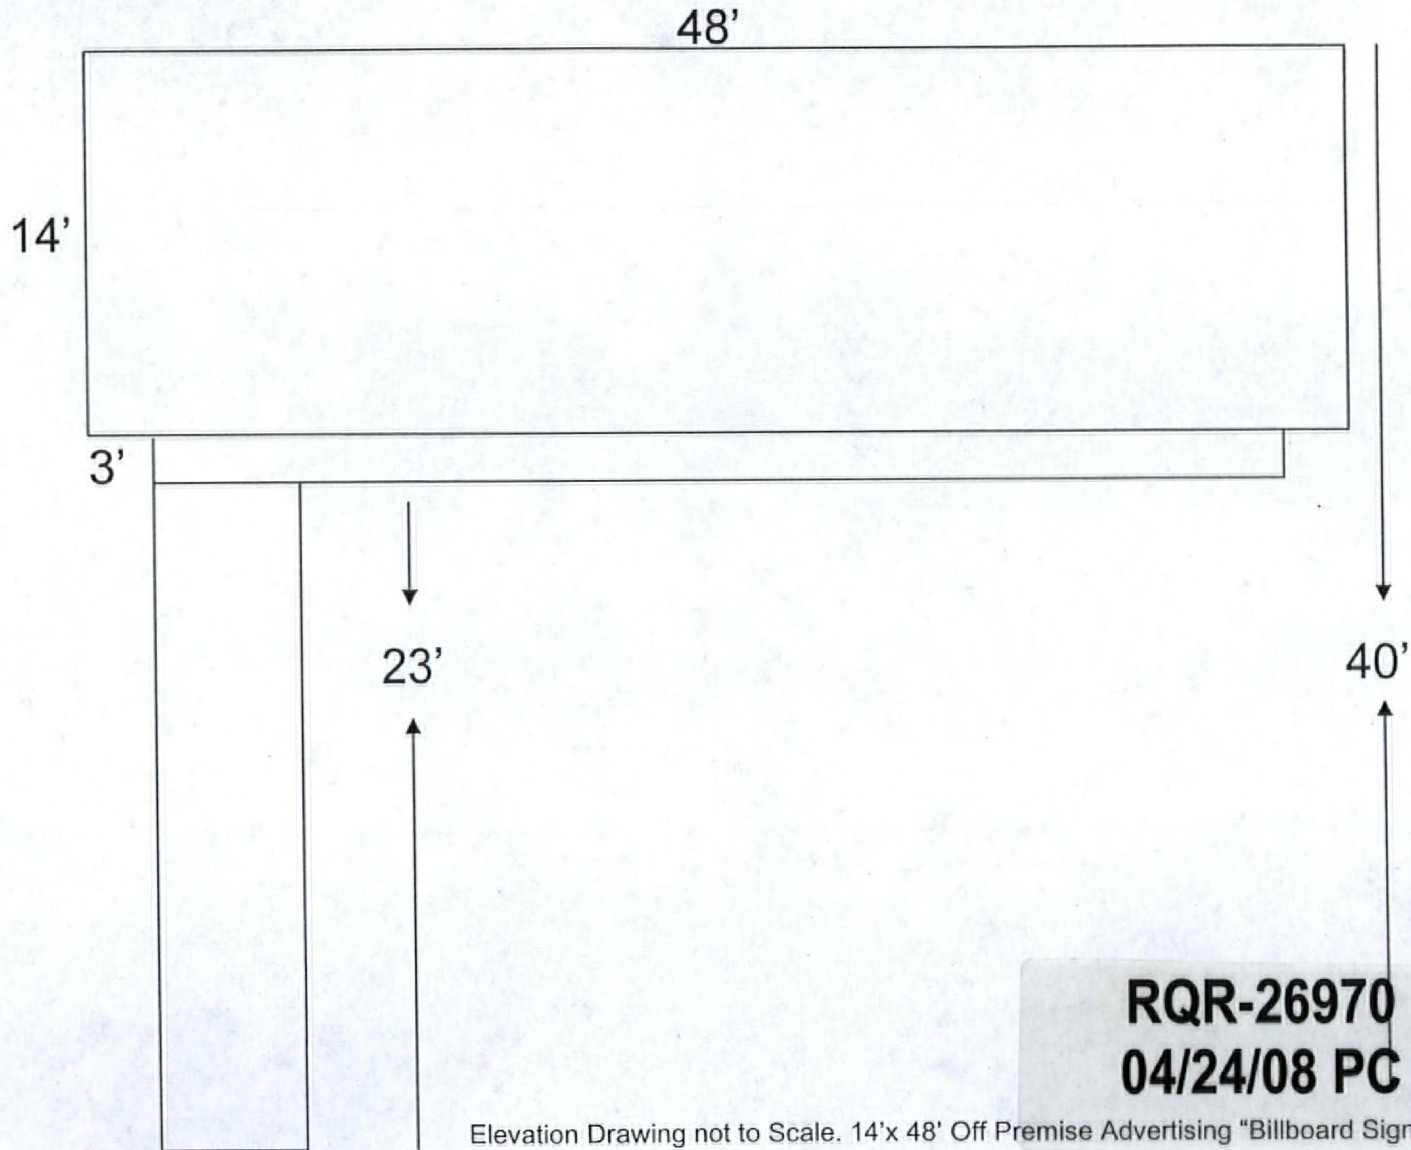

Clear Channel Outdoor

Overall Height

RQR-26970
04/24/08 PC

RECEIVED
FEB 20 2008

Elevation Drawing not to Scale. 14'x 48' Off Premise Advertising "Billboard Sign"

W

RIVER PARK IV LLC
6122 W. SAHARA 89146
C1
163 02 802 004

SAHARA

S

JONES

N

RECEIVED
FEB 20 2008

RQR-26970
04/24/08 PC