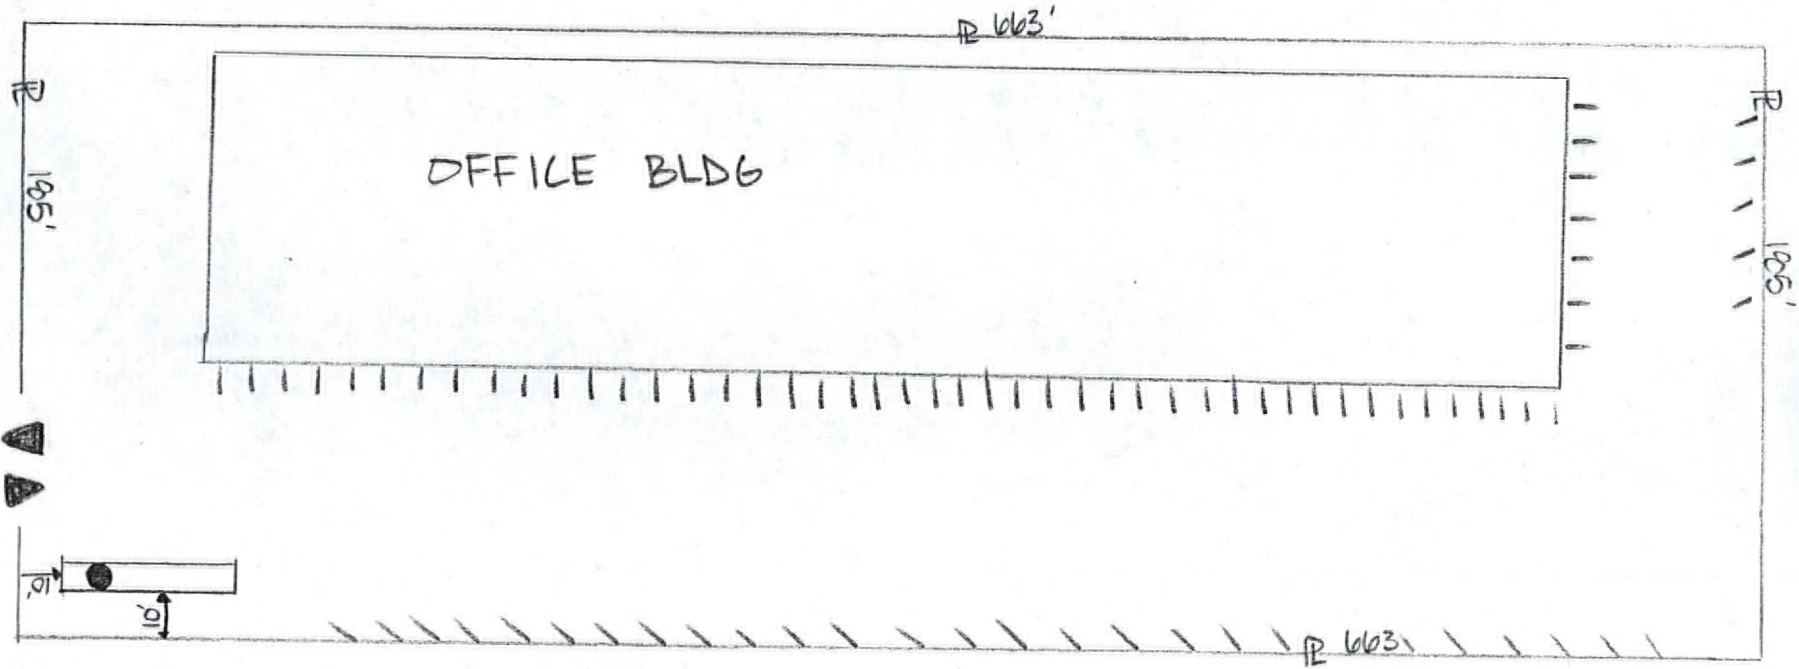

Clear Channel Outdoor

Overall Height

RQR-26970
04/24/08 PC

RECEIVED
FEB 20 2008

Elevation Drawing not to Scale. 14'x 48' Off Premise Advertising "Billboard Sign"

W

RIVER PARK IV LLC
6122 W. SAHARA 89146
C1
163 02 802 004