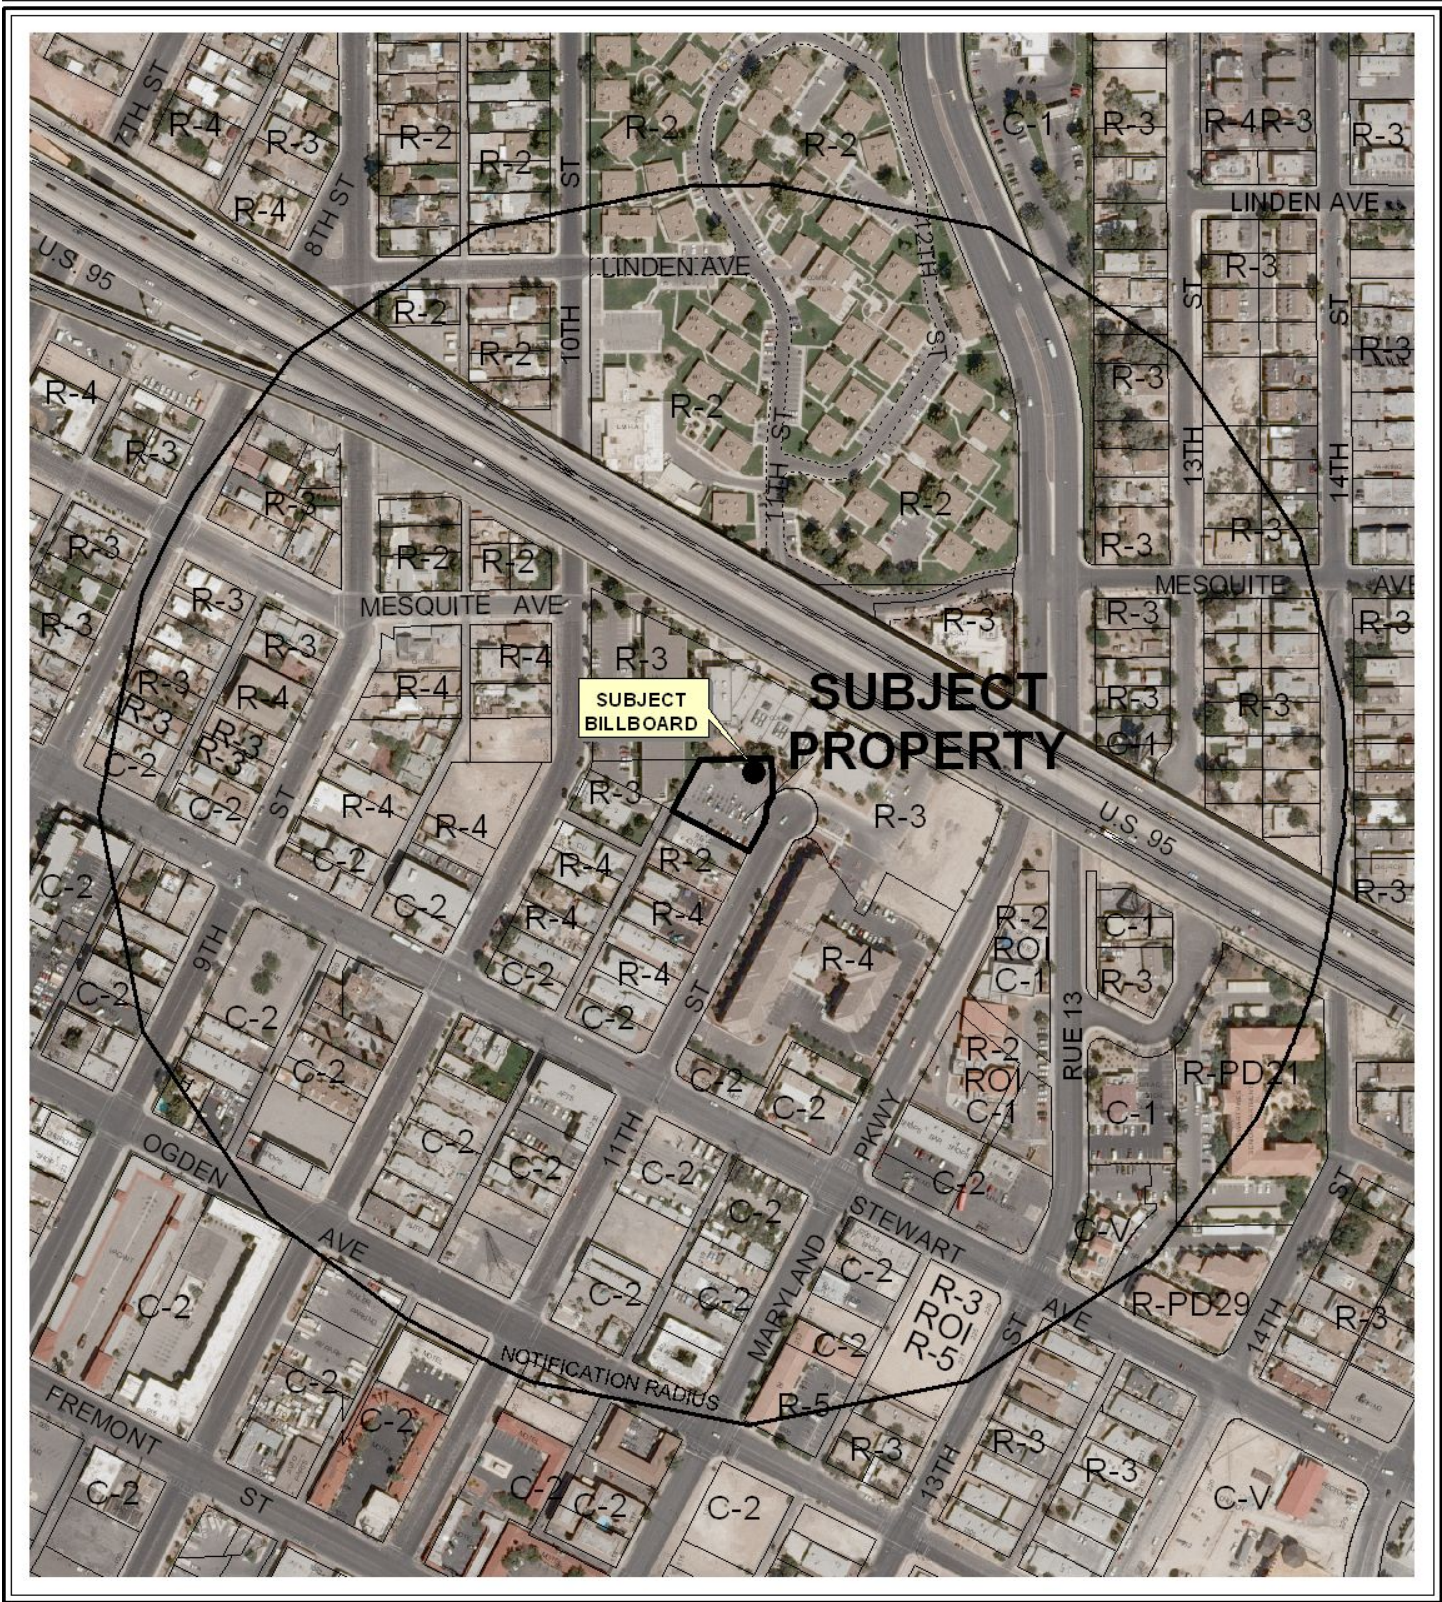

CASE: SDR-27728

RADIUS: 1000 FT

ZONING OF SUBJECT PROPERTY: C-1 (LIMITED COMMERCIAL)

CASE: SDR-27728

RADIUS: 1000 FT

ZONING OF SUBJECT PROPERTY: C-1 (LIMITED COMMERCIAL)

SDR-27728

City of Las Vegas Billboard Data

-  Subject Parcel
-  City of Las Vegas Billboard Location
-  Clark County Billboard Location

-  300 Foot Buffer Around Billboard
-  750 Foot Buffer Around Freeway Billboard

-  Off Premise Sign Exclusion Area
-  Exempt - Off Premise Area Sign Area