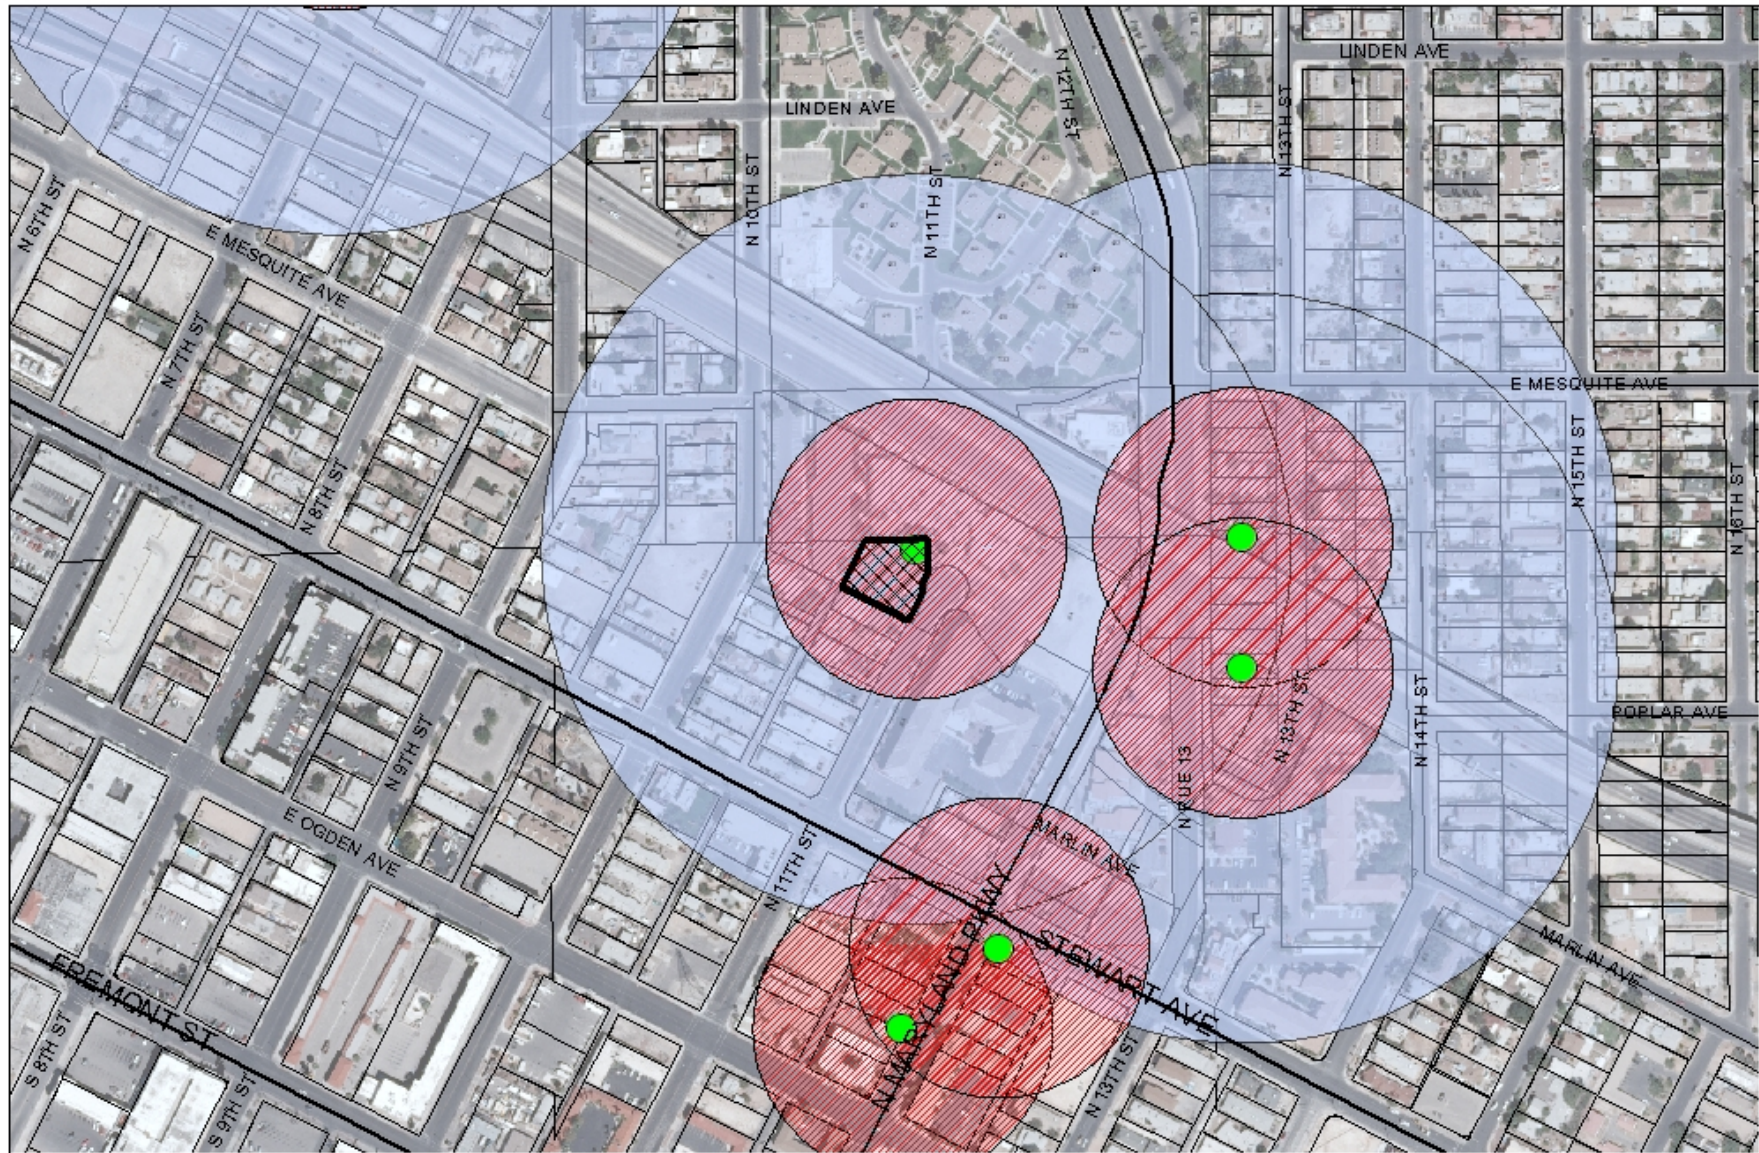

CASE: SDR-27728

RADIUS: 1000 FT

ZONING OF SUBJECT PROPERTY: C-1 (LIMITED COMMERCIAL)

CASE: SDR-27728

RADIUS: 1000 FT

ZONING OF SUBJECT PROPERTY: C-1 (LIMITED COMMERCIAL)

SDR-27728

City of Las Vegas Billboard Data

-  Subject Parcel
-  City of Las Vegas Billboard Location
-  Clark County Billboard Location

-  300 Foot Buffer Around Billboard
-  750 Foot Buffer Around Freeway Billboard

-  Off Premise Sign Exclusion Area
-  Exempt - Off Premise Area Sign Area