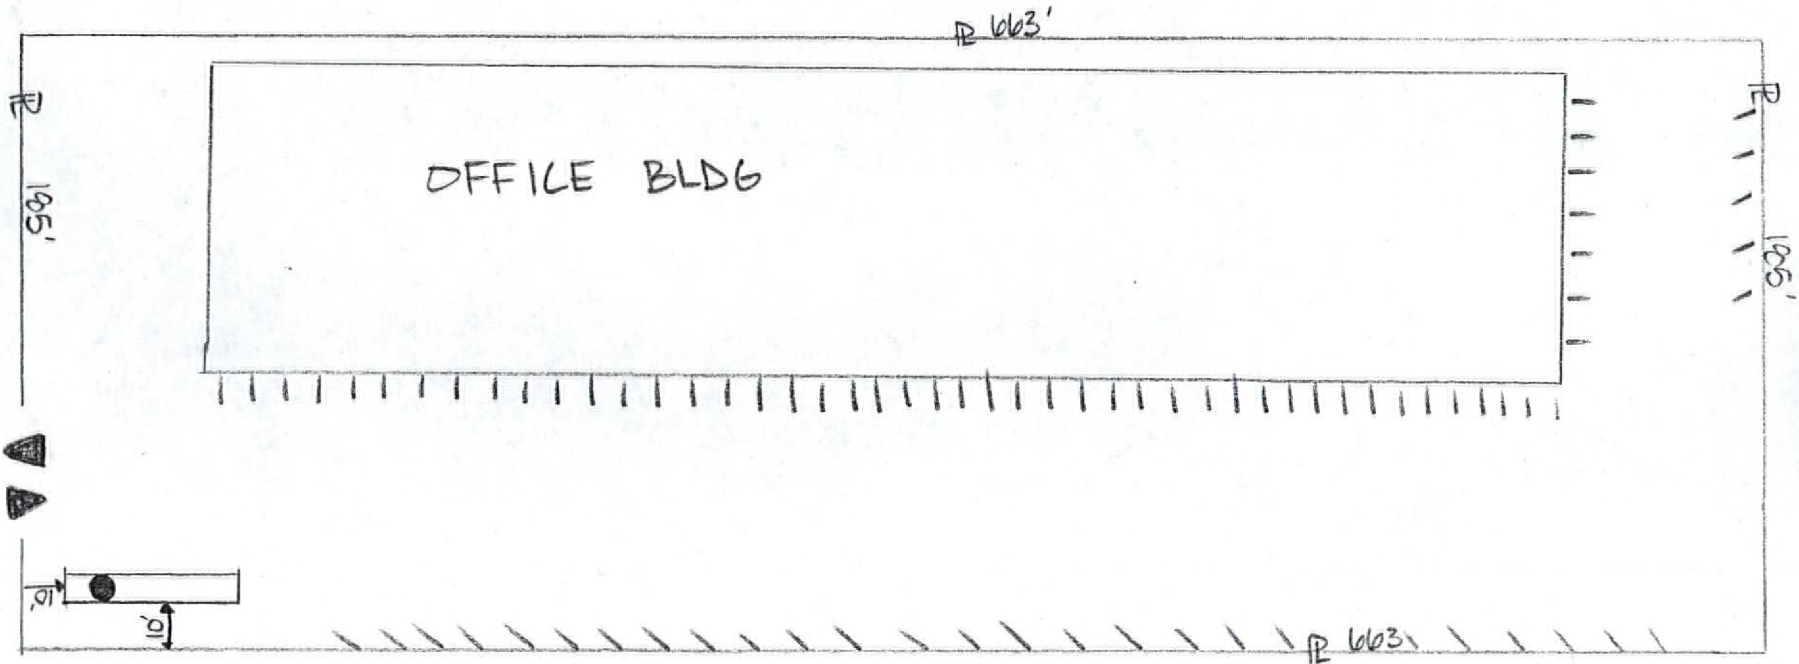

# Clear Channel Outdoor

Overall Height

RQR-26970  
04/24/08 PC

Elevation Drawing not to Scale. 14'x 48' Off Premise Advertising "Billboard Sign"

RECEIVED  
FEB 20 2008

RIVER PARK IV LLC  
6122 W. SAHARA 89146  
C1  
163 02 802 004