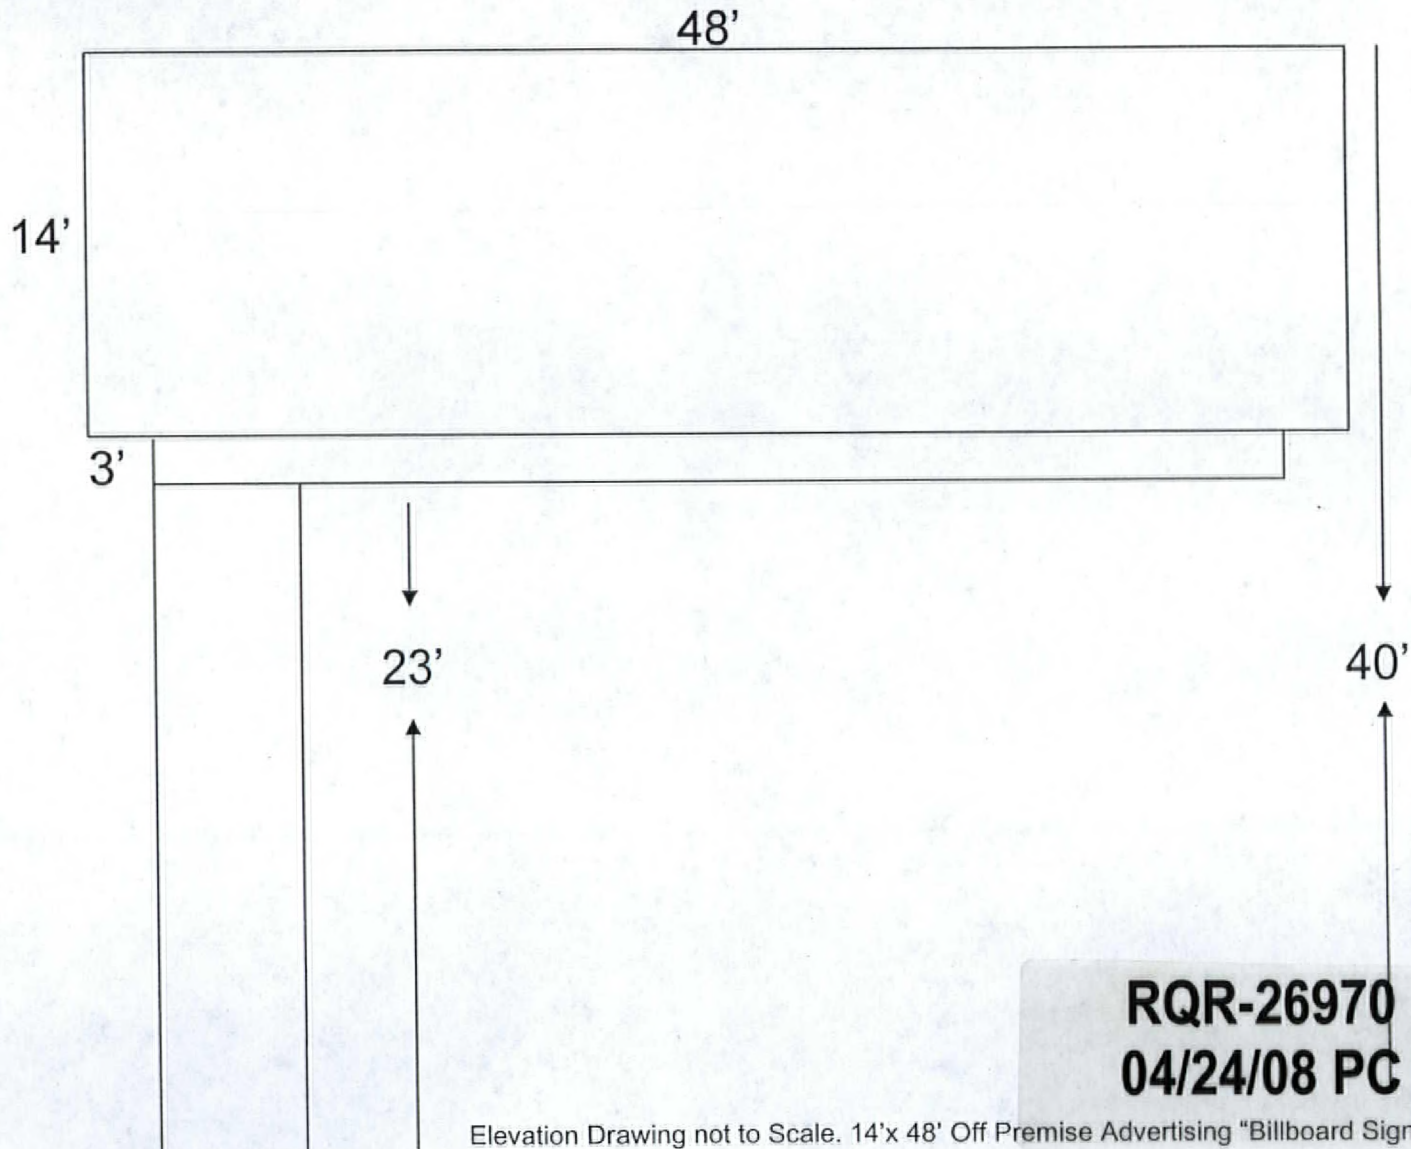

# Clear Channel Outdoor

Overall Height

RQR-26970  
04/24/08 PC

Elevation Drawing not to Scale. 14'x 48' Off Premise Advertising "Billboard Sign"

RECEIVED  
FEB 20 2008

RIVER PARK IV LLC  
6122 W. SAHARA 89146  
C1  
163 02 802 004

RECEIVED  
FEB 20 2008

RQR-26970

04/24/08 PC

JONES

N →

↻

← S

SAHARA