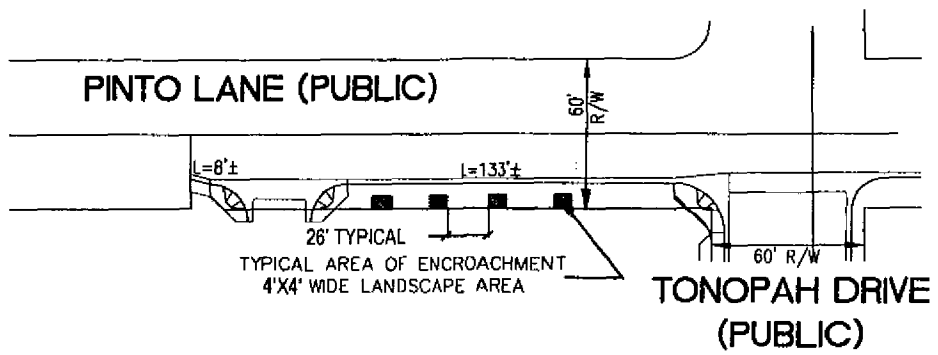

EXHIBIT "A"

TYPICAL SIDEWALK SECTION WITH TREE GRATE
Not to scale

TYPICAL 4'X4' SQUARE/BLACK TREE GRATE

50 S. Jones Blvd., Suite 202
LAS VEGAS, NEVADA 89107
PHONE: 702.877.3005
FAX: 702.877.3007
www.zoneengineering.com