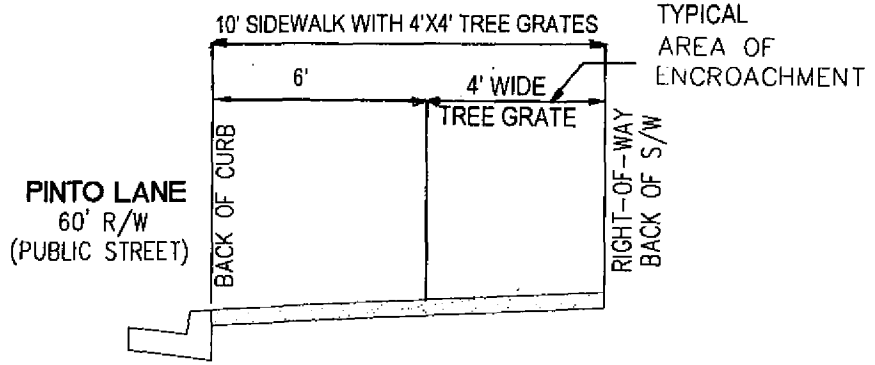

EXHIBIT "A"

TYPICAL SIDEWALK SECTION WITH TREE GRATE
Not to scale

TYPICAL 4'X4' SQUARE/BLACK TREE GRATE

50 S. Jones Blvd., Suite 202
LAS VEGAS, NEVADA 89107
PHONE: 702.877.3005
FAX: 702.877.3007
www.zoneengineering.com