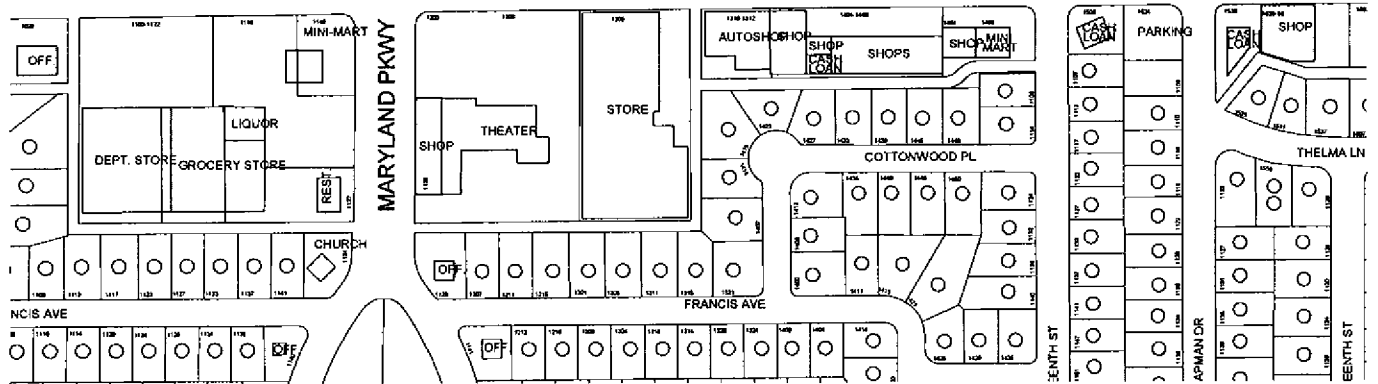

# 7 ELEVEN FOOD STORE 13698

400' RADIUS  
RUE 13

CHARLESTON BLVD

CHARLESTON BLVD

0 200 400 Feet