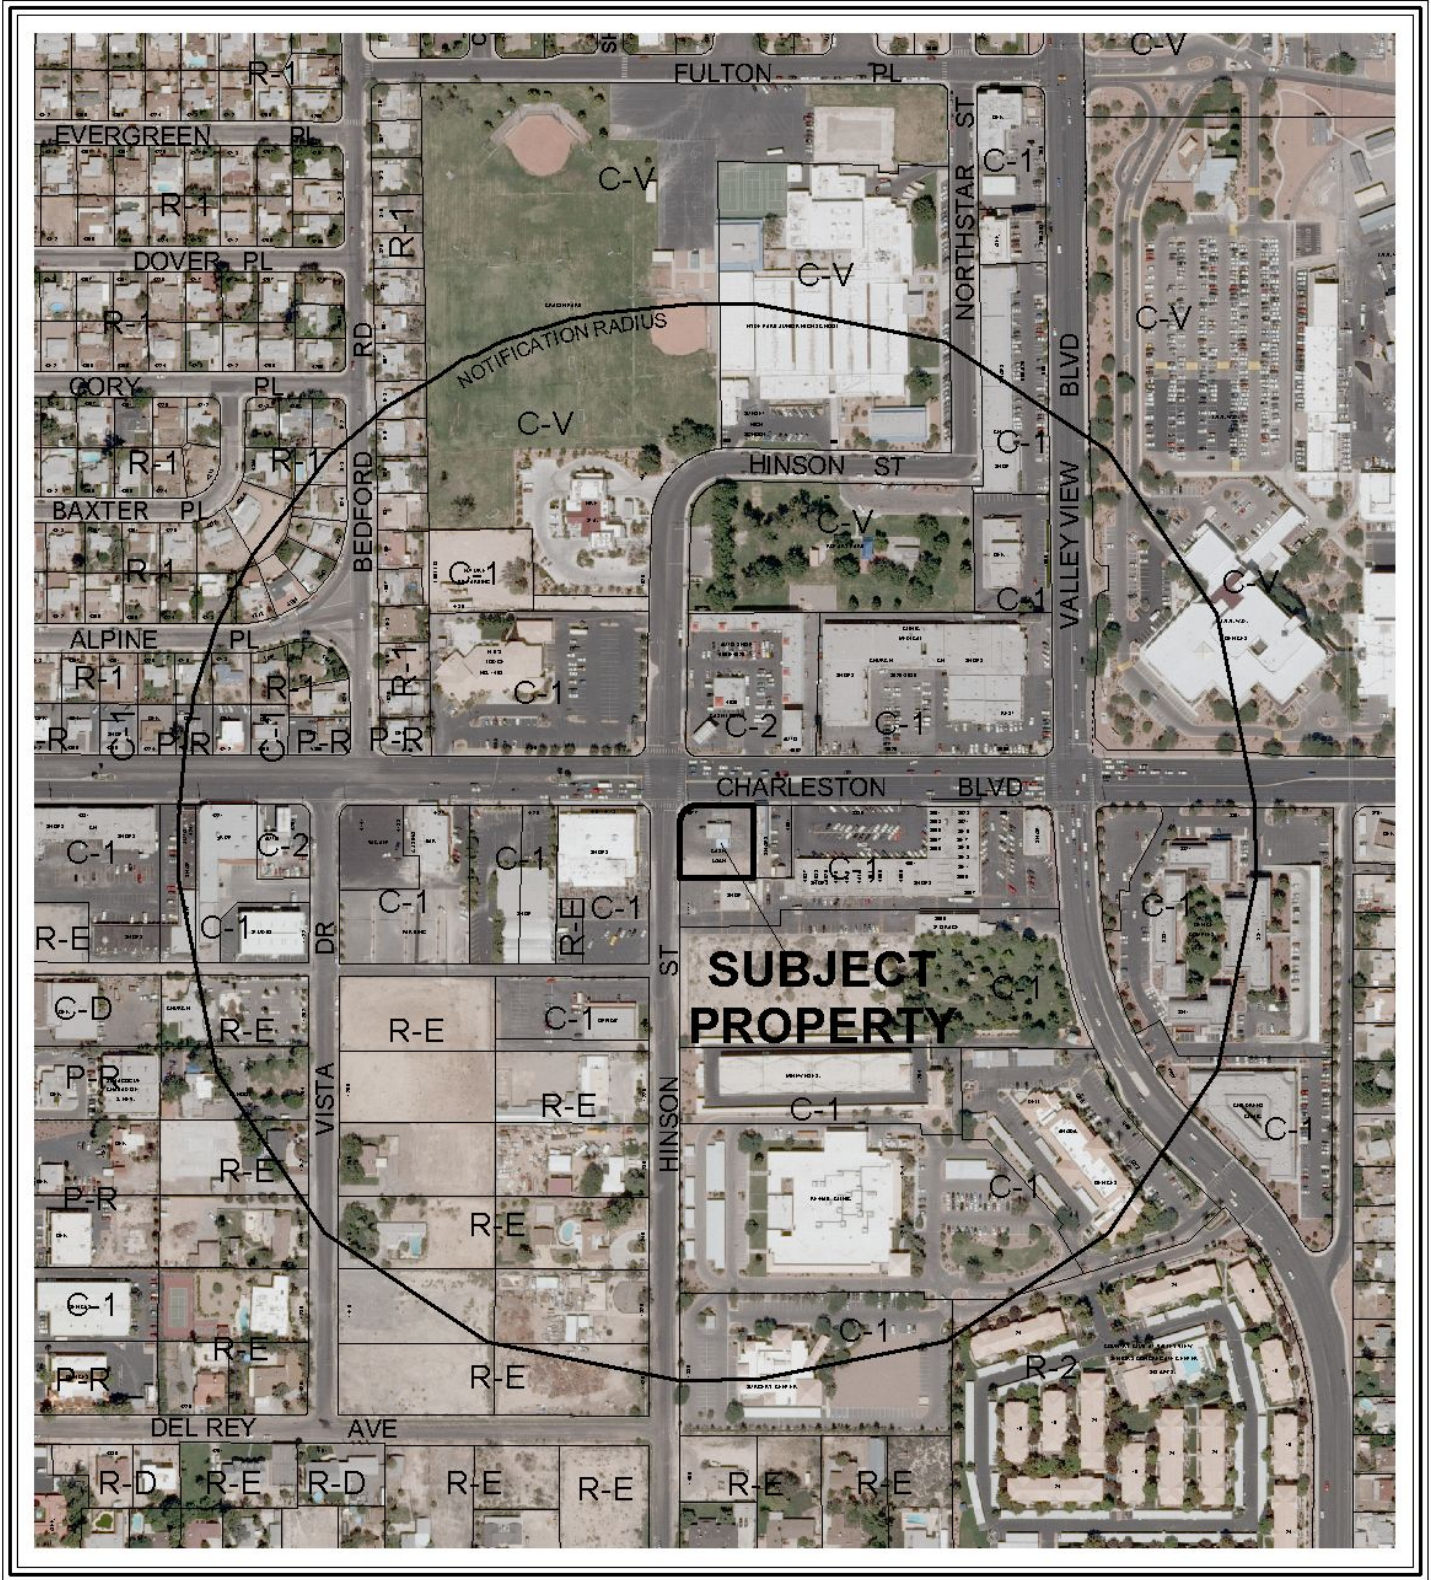

CASE: VAR-26385

RADIUS: 1000 FT

ZONING OF SUBJECT PROPERTY: C-1 (LIMITED COMMERCIAL)

**CASE: VAR-26385**

**RADIUS: 1000 FT**

**ZONING OF SUBJECT PROPERTY: C-1 (LIMITED COMMERCIAL)**