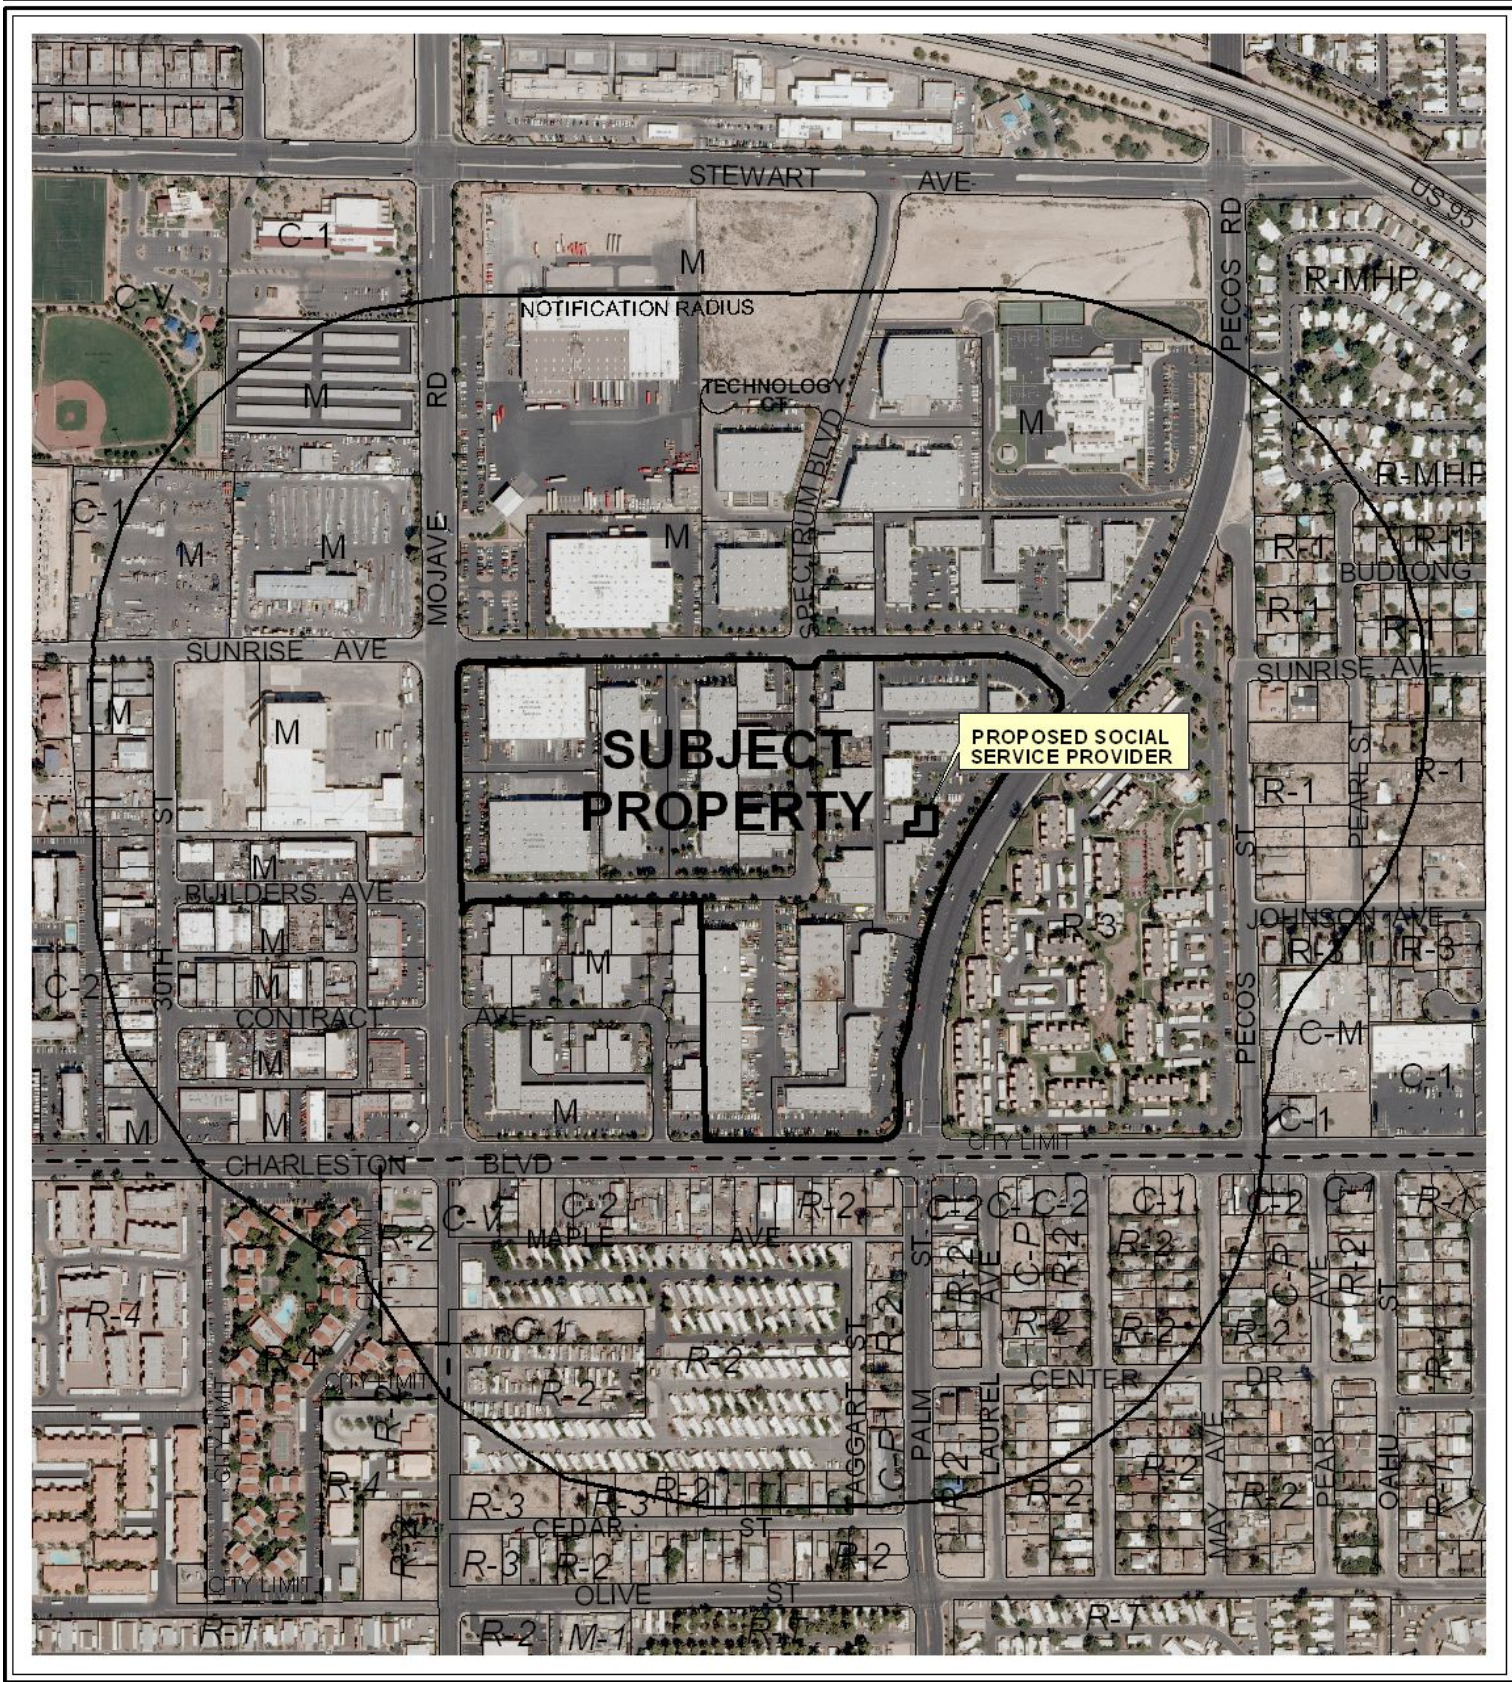

**CASE: SUP-26576**

**RADIUS: 1000 FT**

**ZONING OF SUBJECT PROPERTY: M (INDUSTRIAL)**

CASE: **SUP-26576**

RADIUS: 1000 FT

ZONING OF SUBJECT PROPERTY: M (INDUSTRIAL)