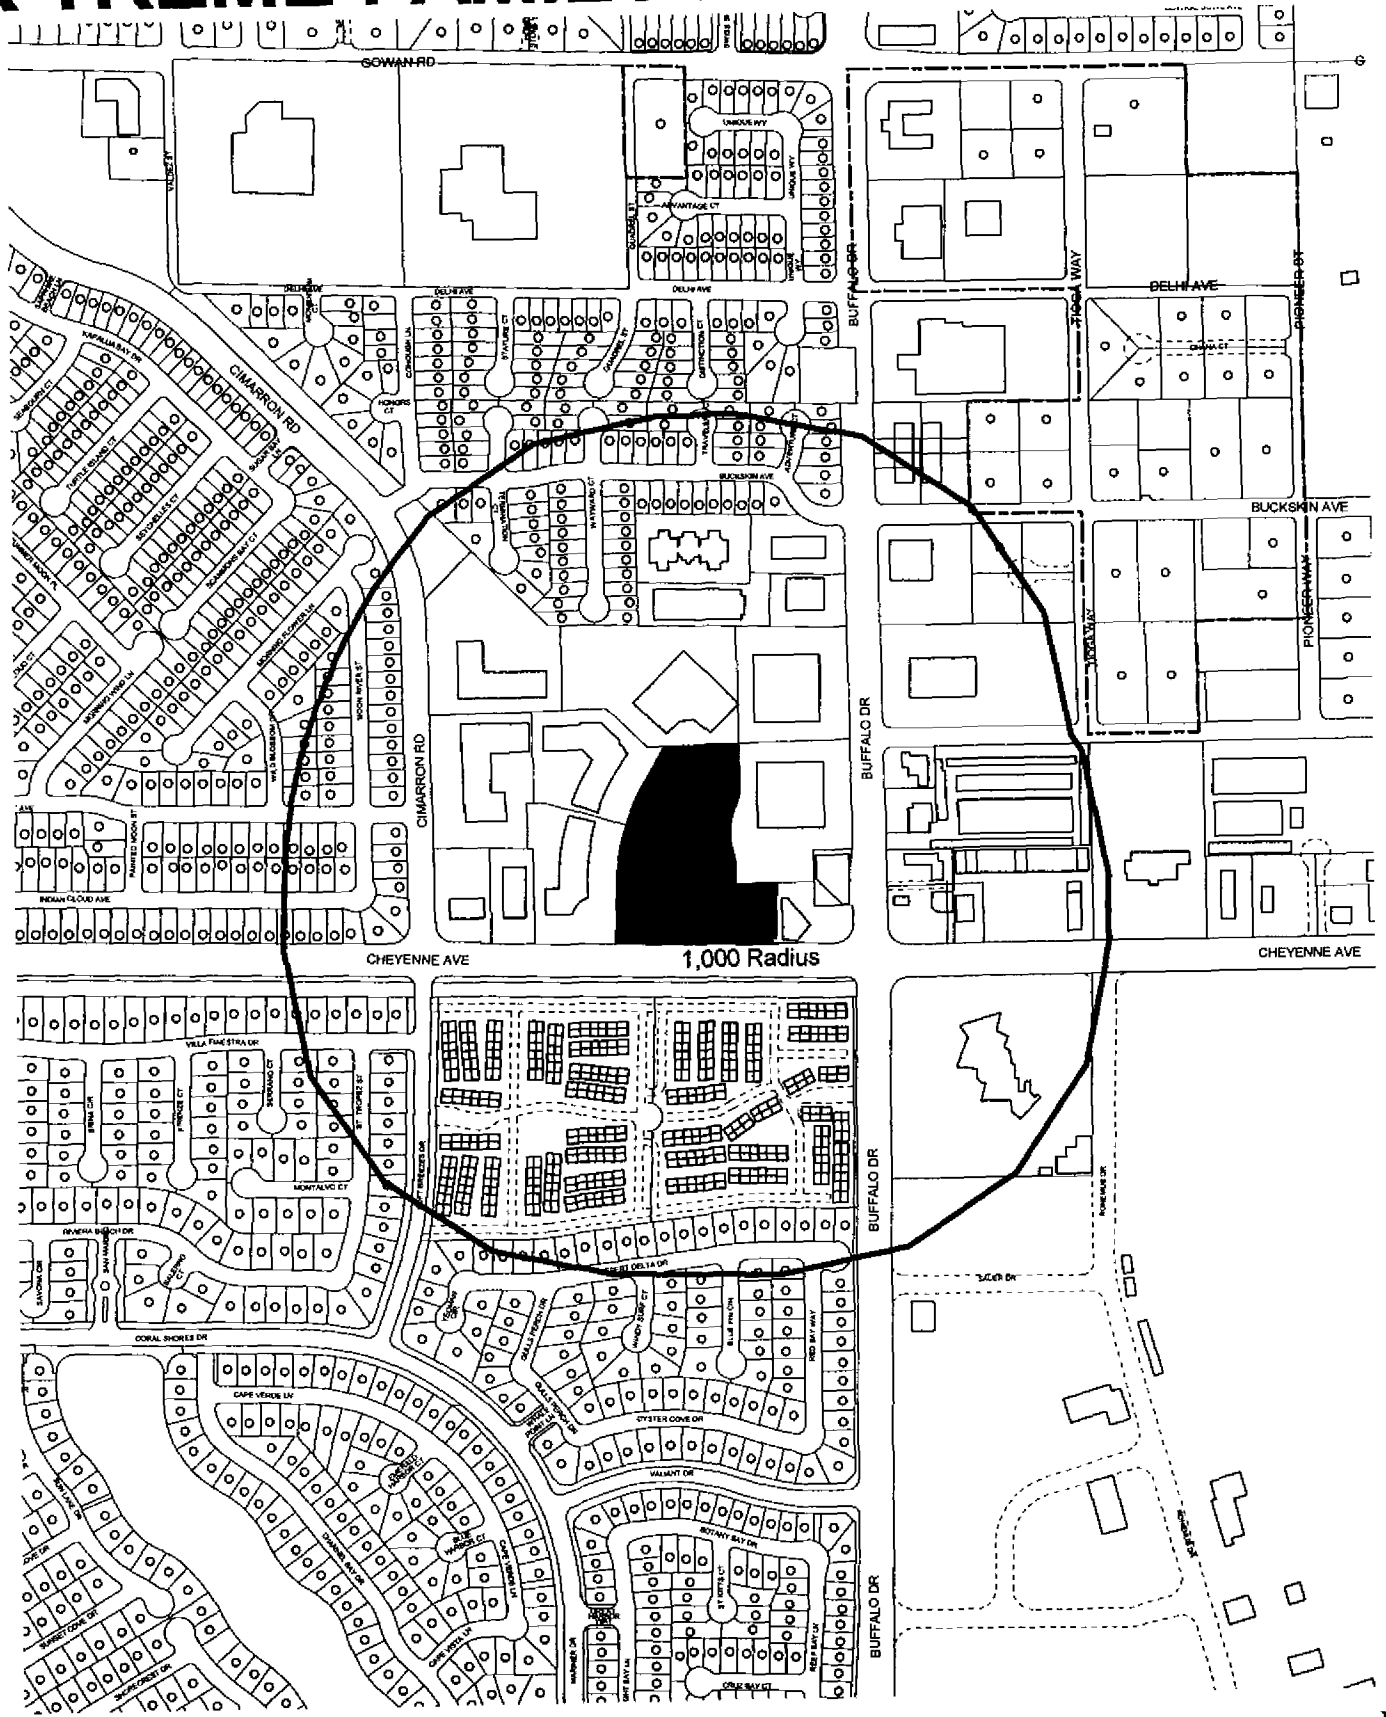

X TREME FAMILY FITNESS CENTER

1,000 Radius

0 300 600 Feet