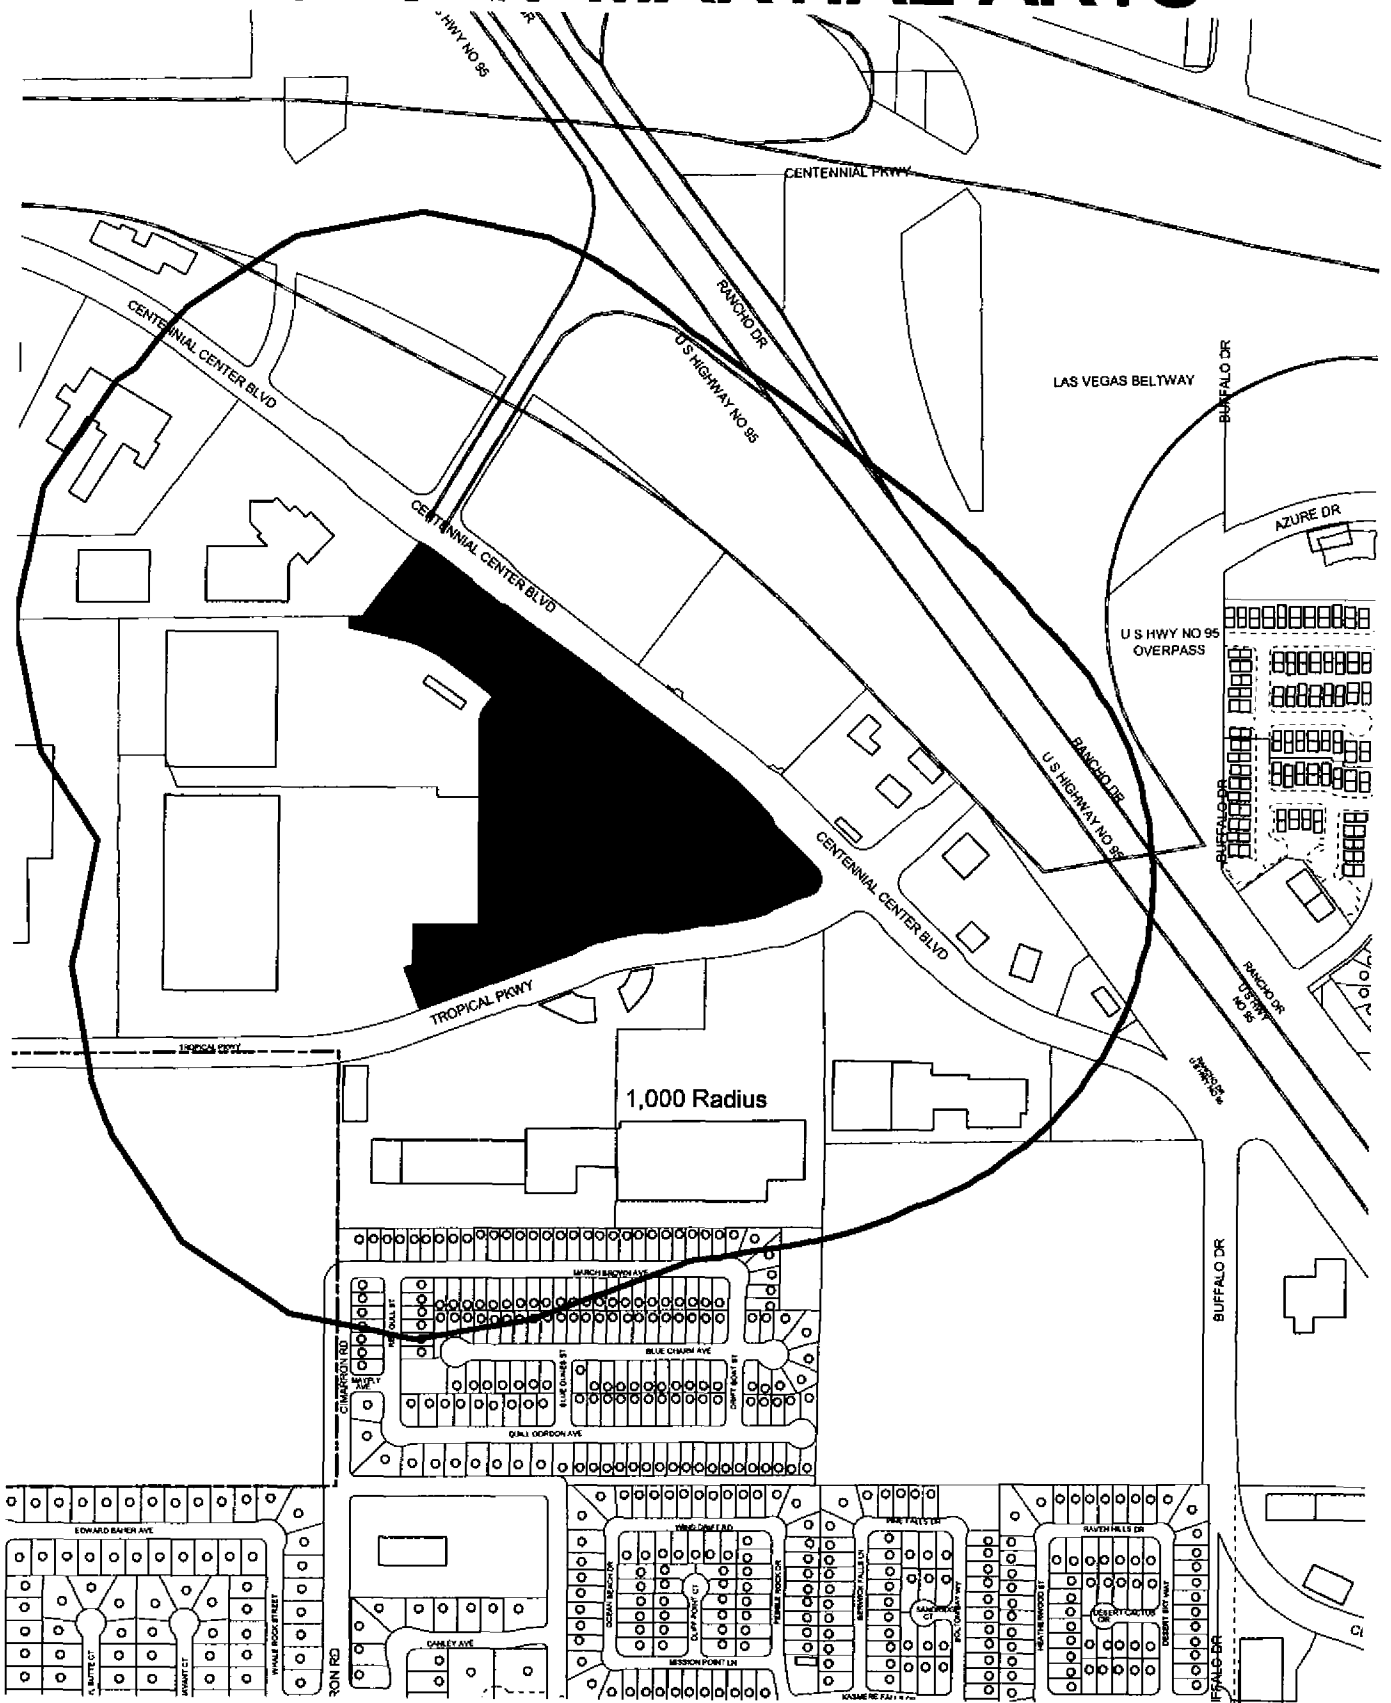

VICTORY MARTIAL ARTS

1,000 Radius

0 300 600 Feet

N