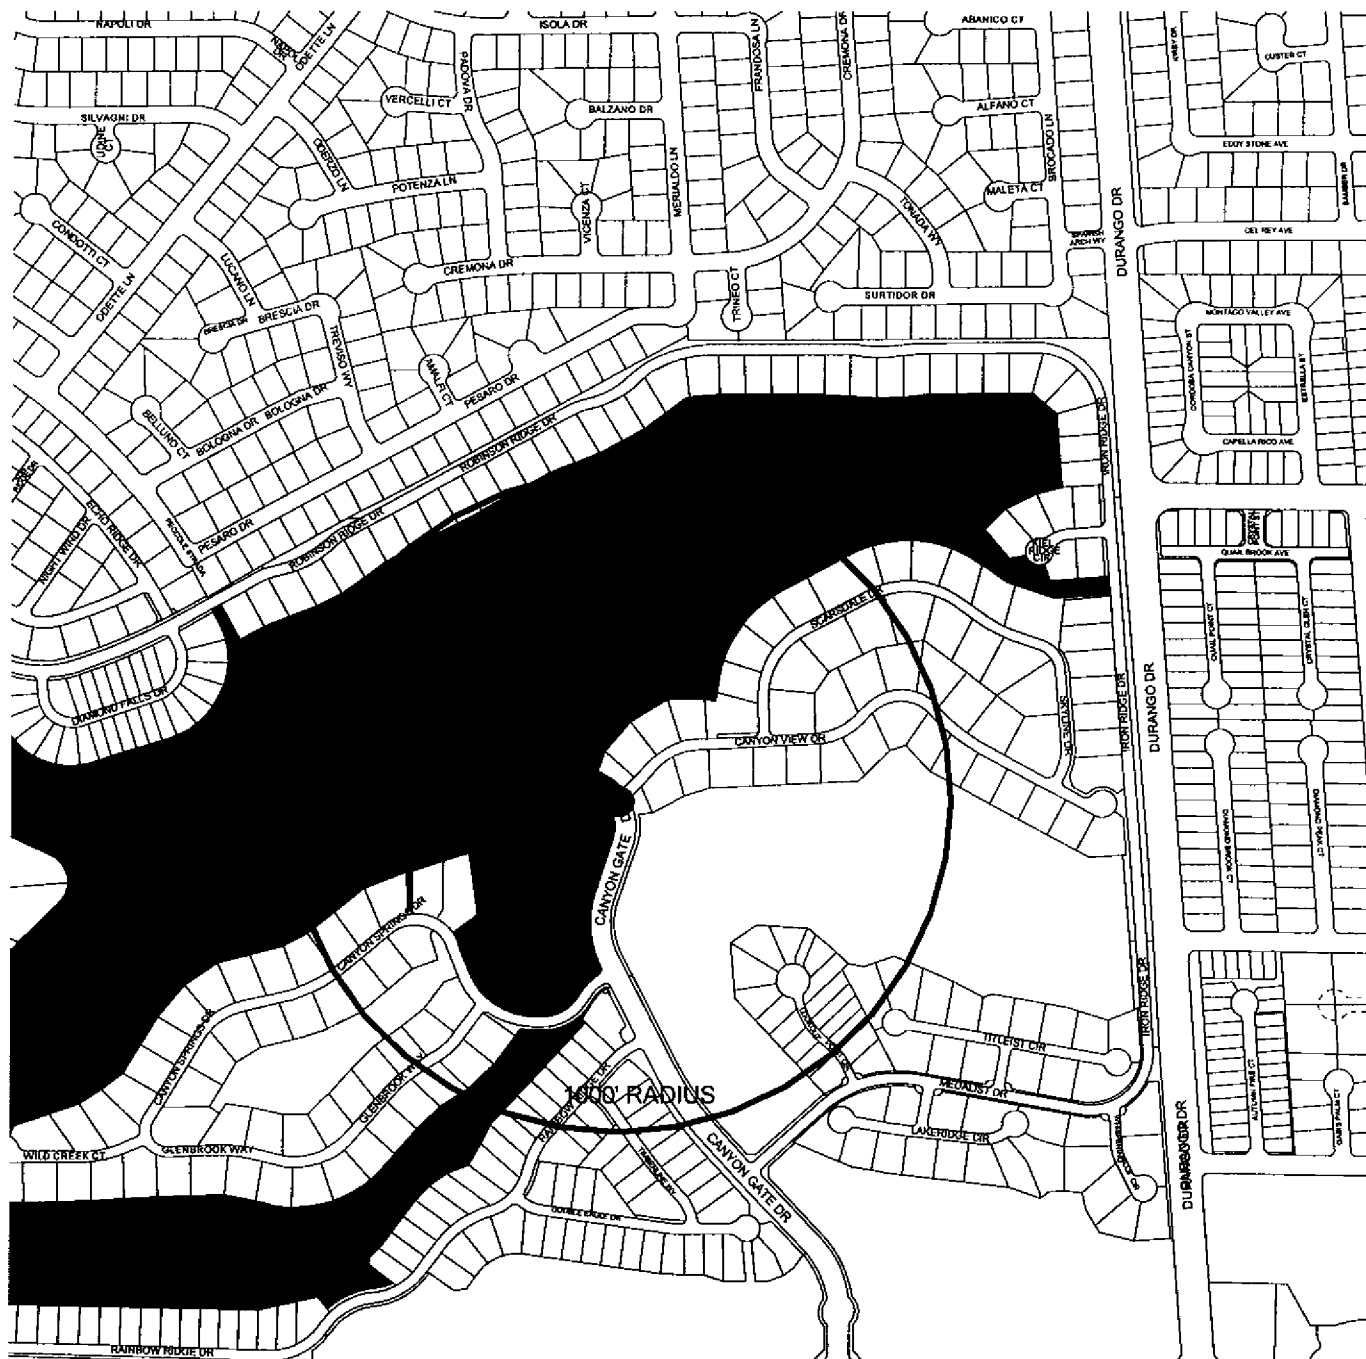

CANYON GATE COUNTRY CLUB

1000 RADIUS

SAHARA AVE