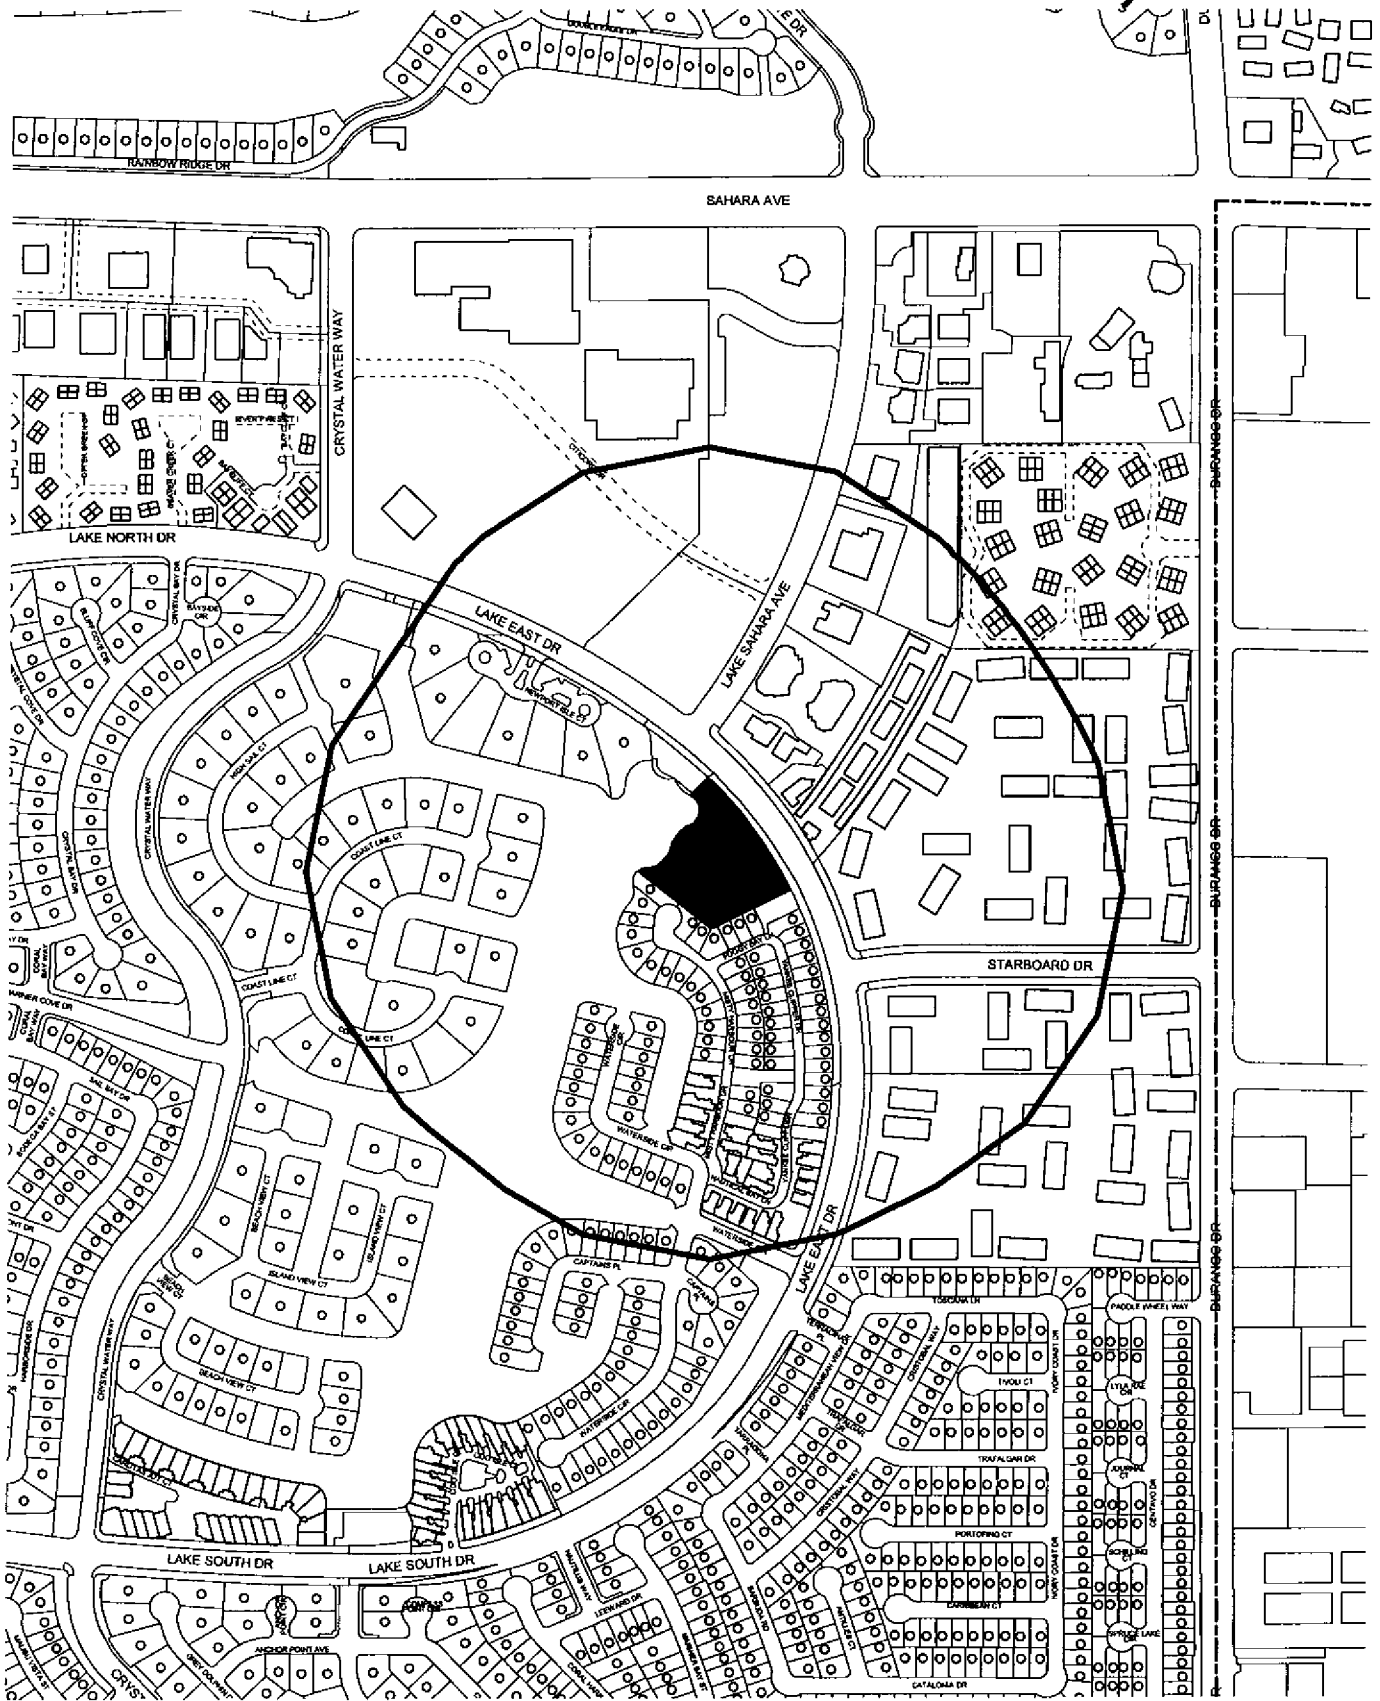

# CAPTAINS COVE EVENTS, INC.

0 300 600 Feet