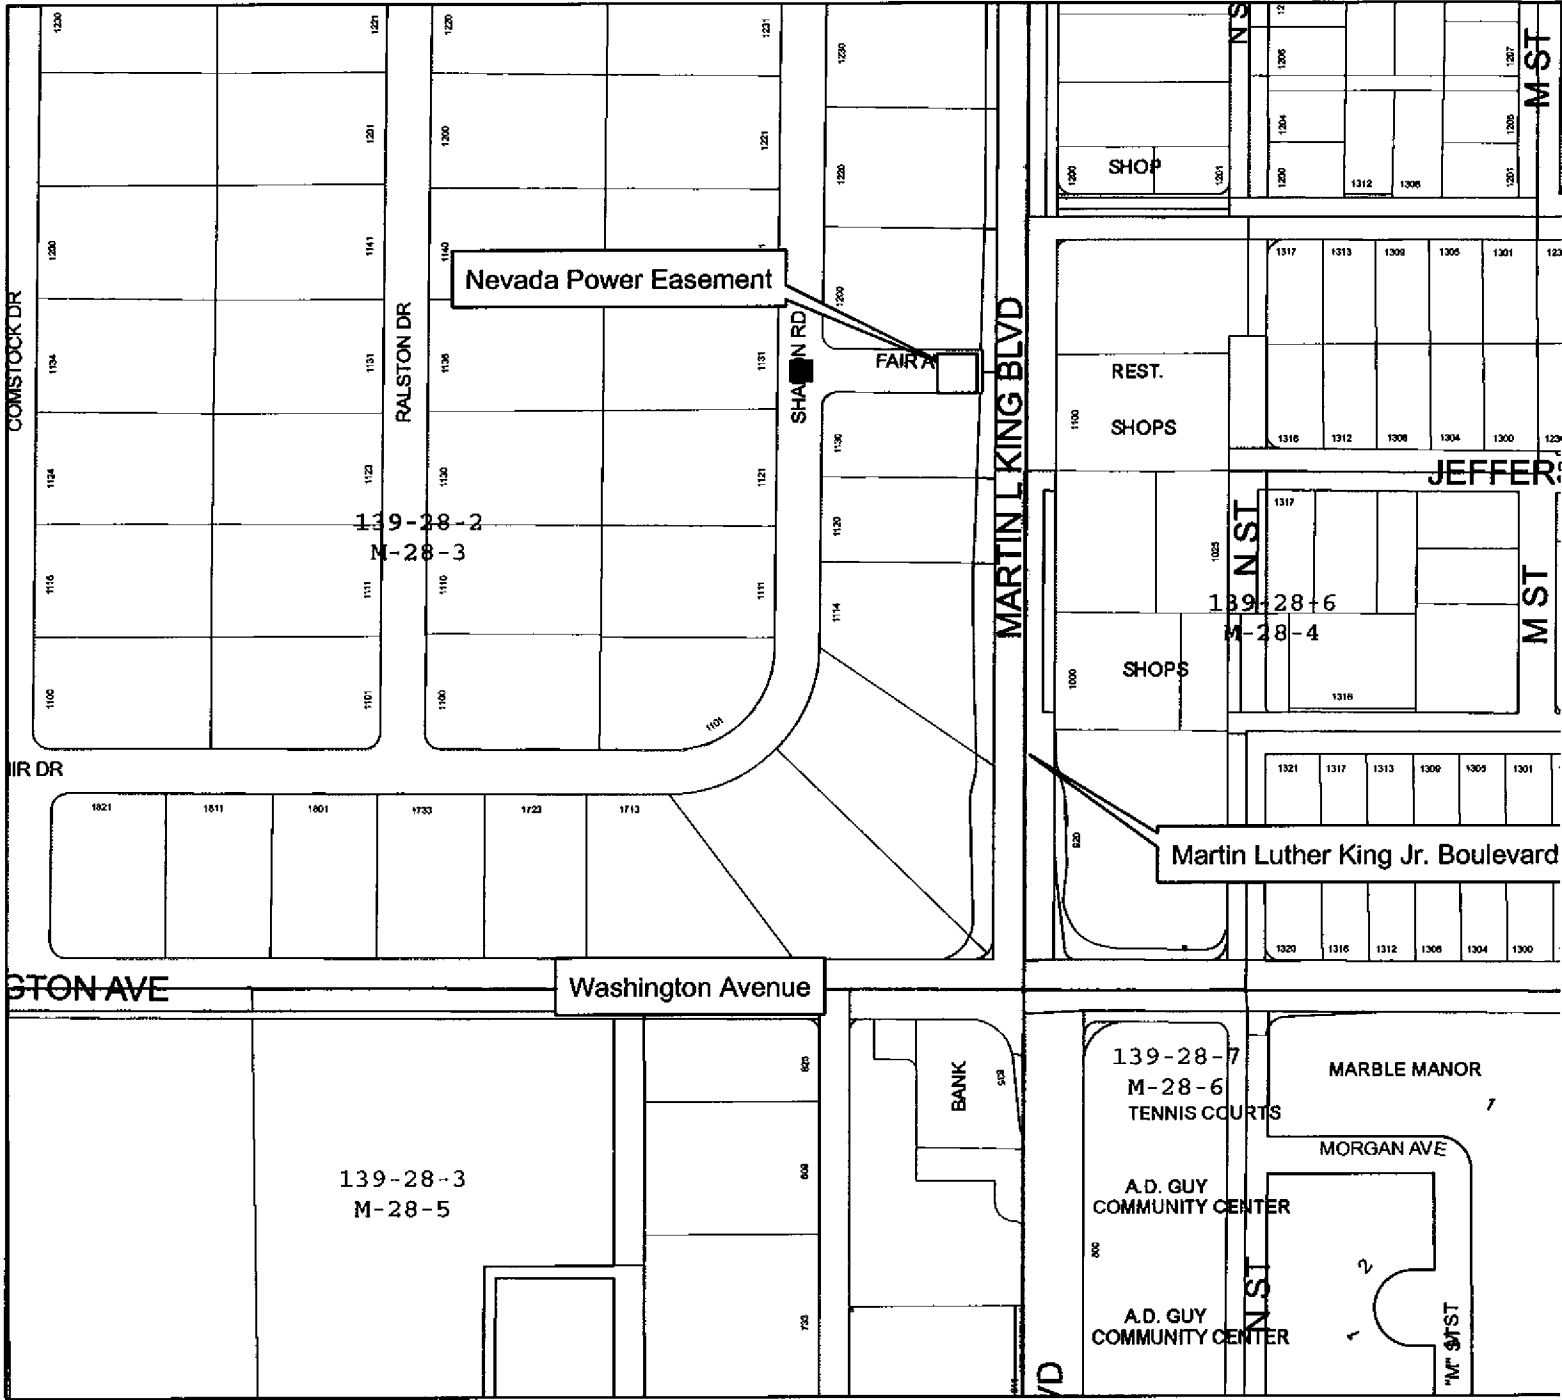

Nevada Power Company easement

Created by: Right-of-Way 9.2 on Dec 21 2007

Due to continuous development activity
 this map is for reference only.