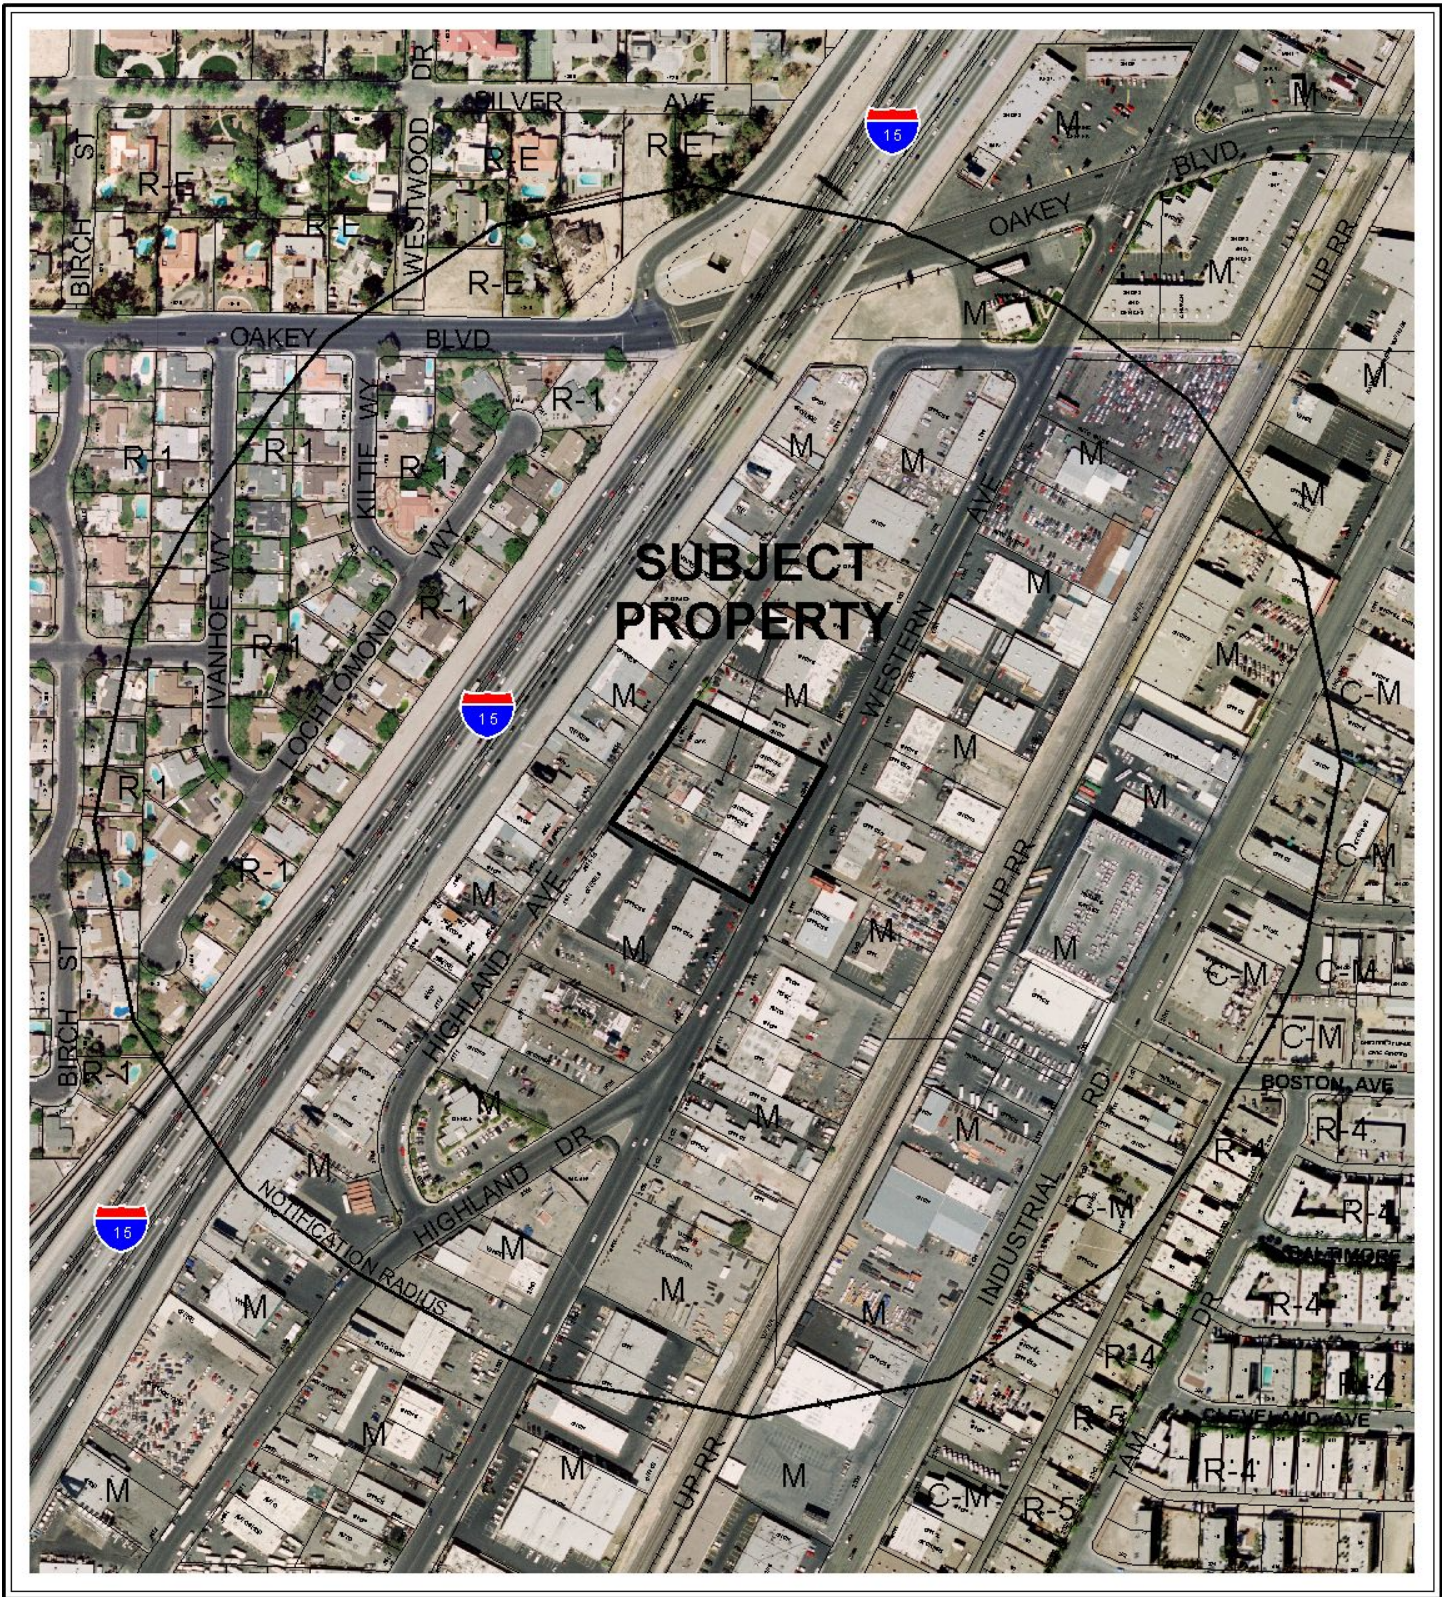

CASE: VAR-25481
RADIUS: 1000 FT
ZONING OF SUBJECT PROPERTY: M (INDUSTRIAL)

CASE: VAR-25481
RADIUS: 1000 FT
ZONING OF SUBJECT PROPERTY: M (INDUSTRIAL)