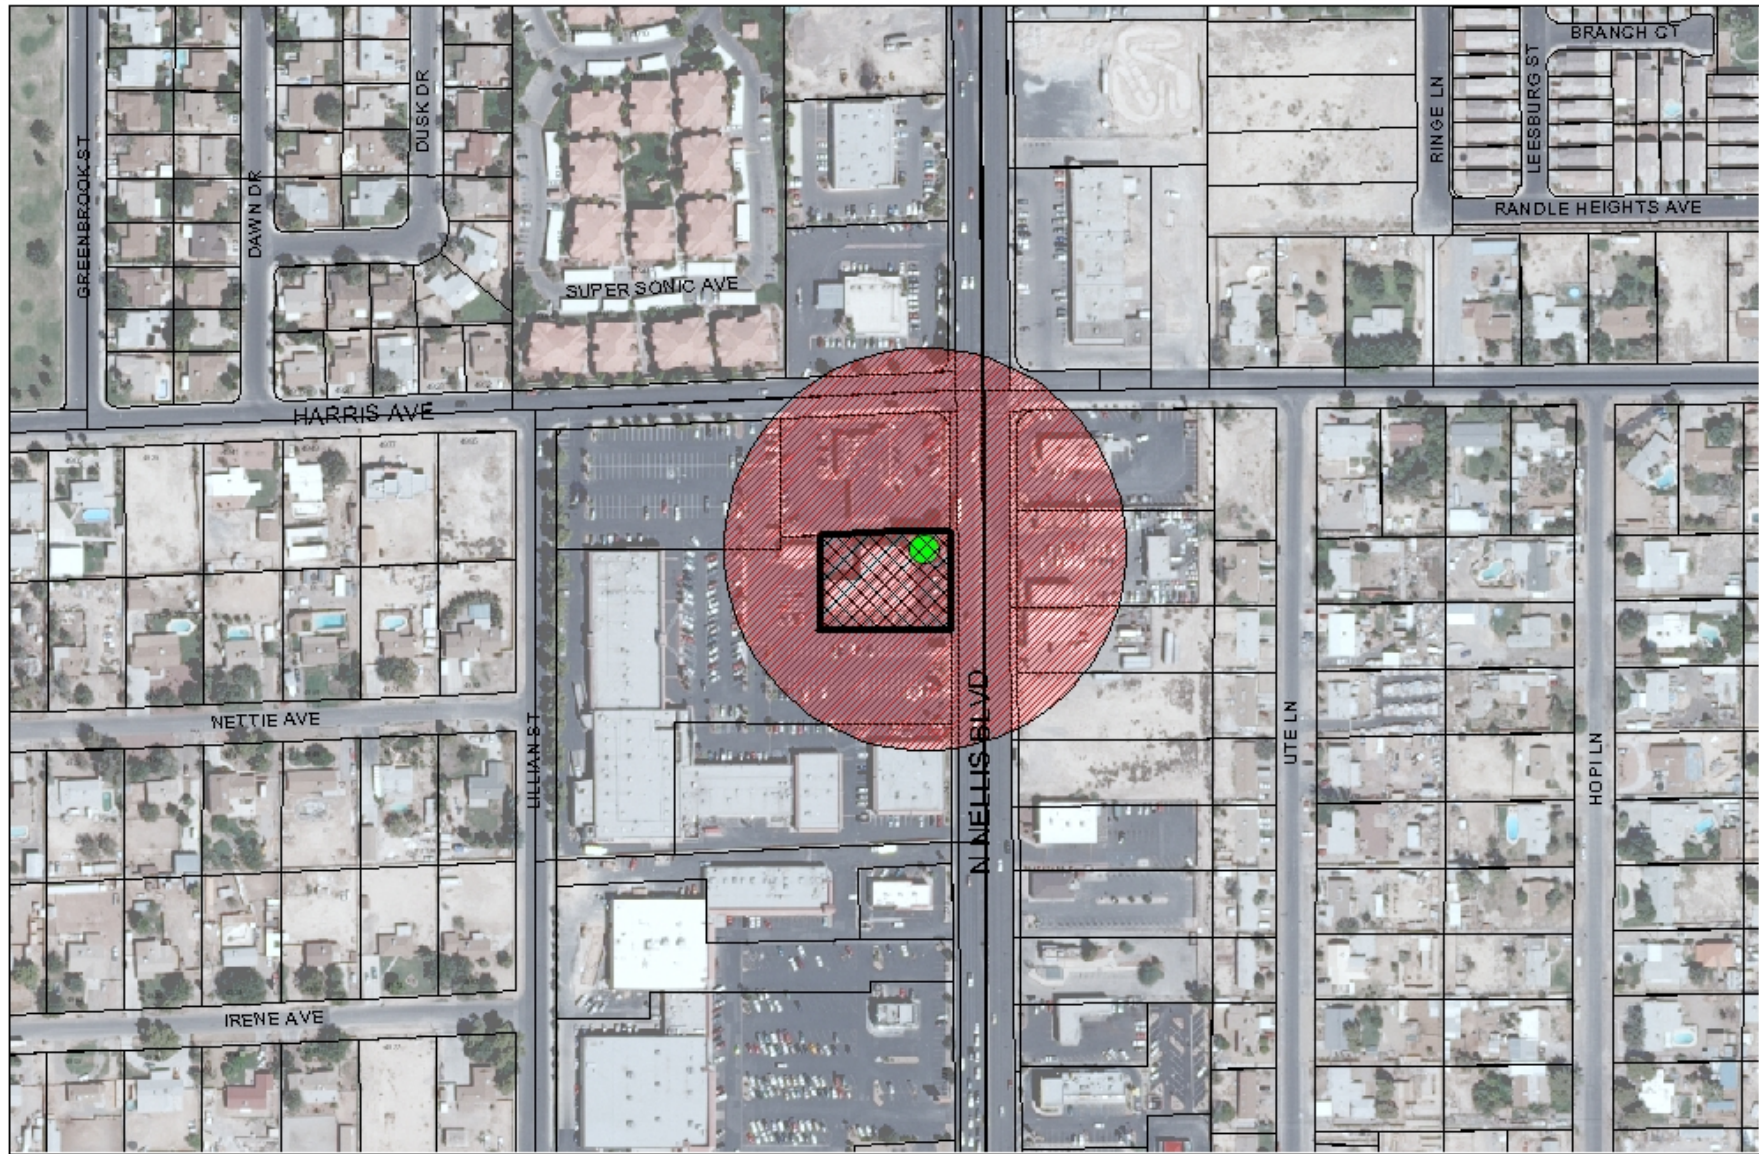

CASE: **RQR-26439**

RADIUS: 1000 FT

ZONING OF SUBJECT PROPERTY: C-1 (LIMITED COMMERCIAL)

CASE: **RQR-26439**

RADIUS: 1000 FT

ZONING OF SUBJECT PROPERTY: C-1 (LIMITED COMMERCIAL)

RQR-26439

City of Las Vegas Billboard Data

-  Subject Parcel
-  City of Las Vegas Billboard Location
-  Clark County Billboard Location

-  300 Foot Buffer Around Billboard
-  750 Foot Buffer Around Freeway Billboard

-  Off Premise Sign Exclusion Area
-  Exempt - Off Premise Area Sign Area