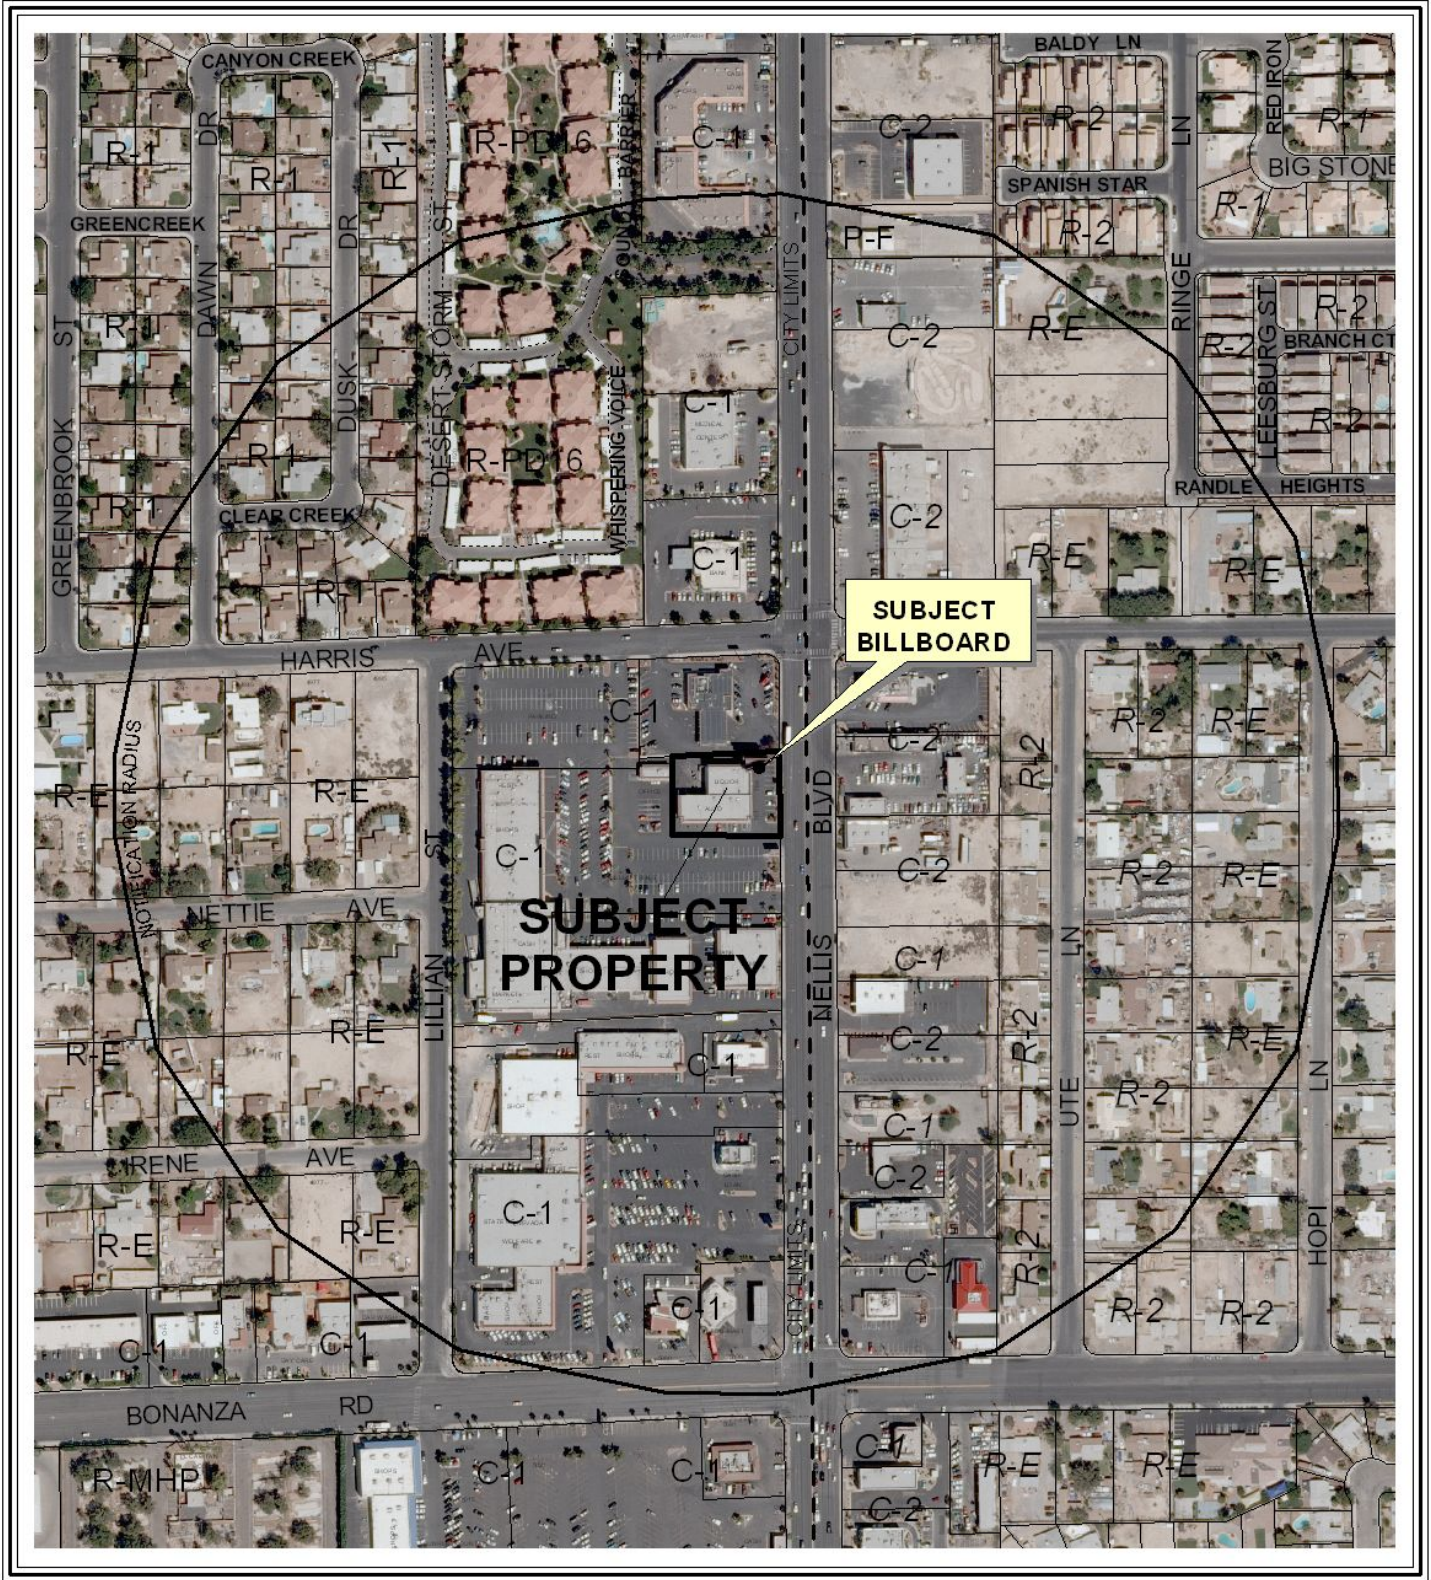

CASE: **RQR-26439**

RADIUS: 1000 FT

ZONING OF SUBJECT PROPERTY: C-1 (LIMITED COMMERCIAL)

CASE: **RQR-26439**

RADIUS: 1000 FT

ZONING OF SUBJECT PROPERTY: C-1 (LIMITED COMMERCIAL)

RQR-26439

City of Las Vegas Billboard Data

-  Subject Parcel
-  City of Las Vegas Billboard Location
-  Clark County Billboard Location

-  300 Foot Buffer Around Billboard
-  750 Foot Buffer Around Freeway Billboard

-  Off Premise Sign Exclusion Area
-  Exempt - Off Premise Area Sign Area