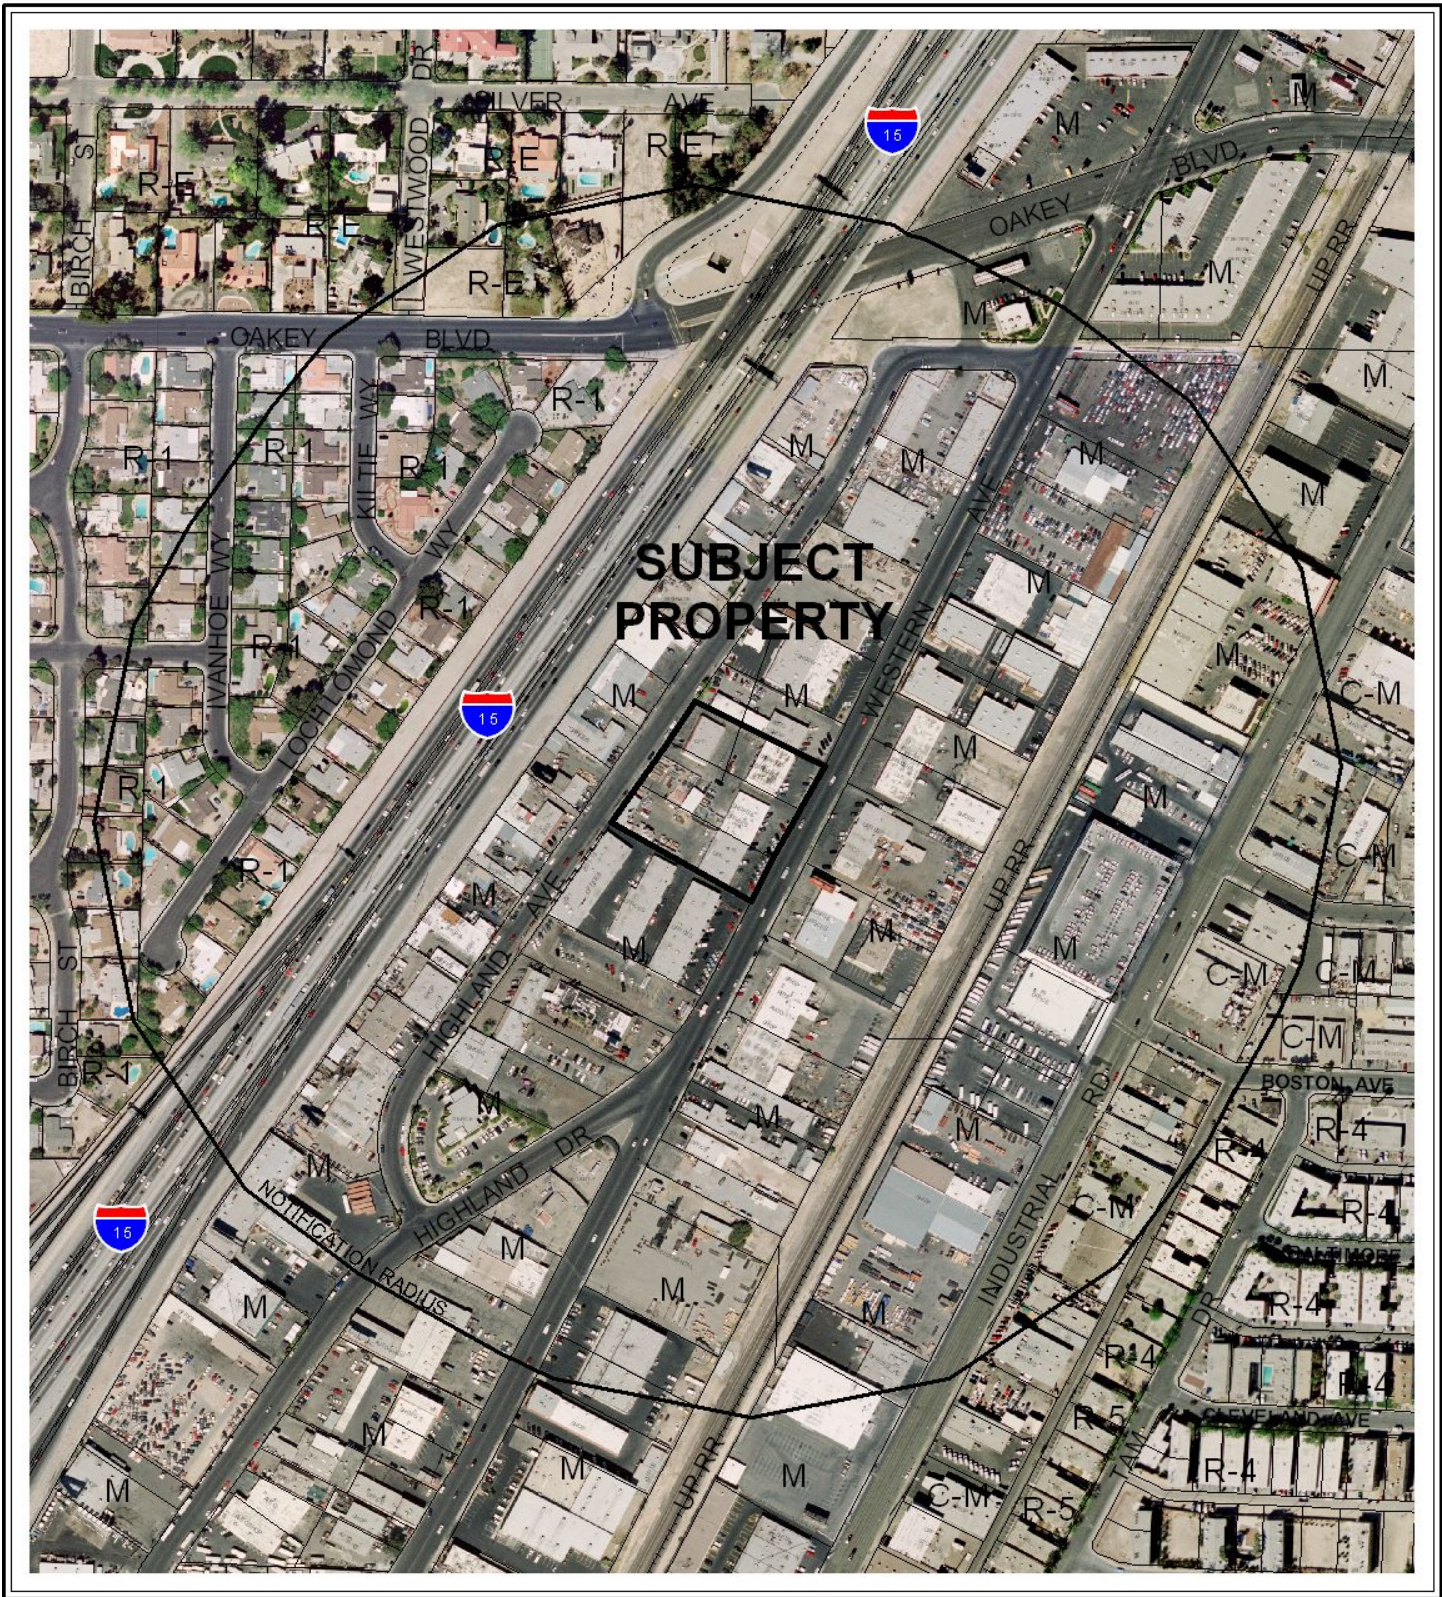

CASE: SDR-25482
RADIUS: 1000 FT
ZONING OF SUBJECT PROPERTY: M (INDUSTRIAL)

CASE: SDR-25482
RADIUS: 1000 FT
ZONING OF SUBJECT PROPERTY: M (INDUSTRIAL)