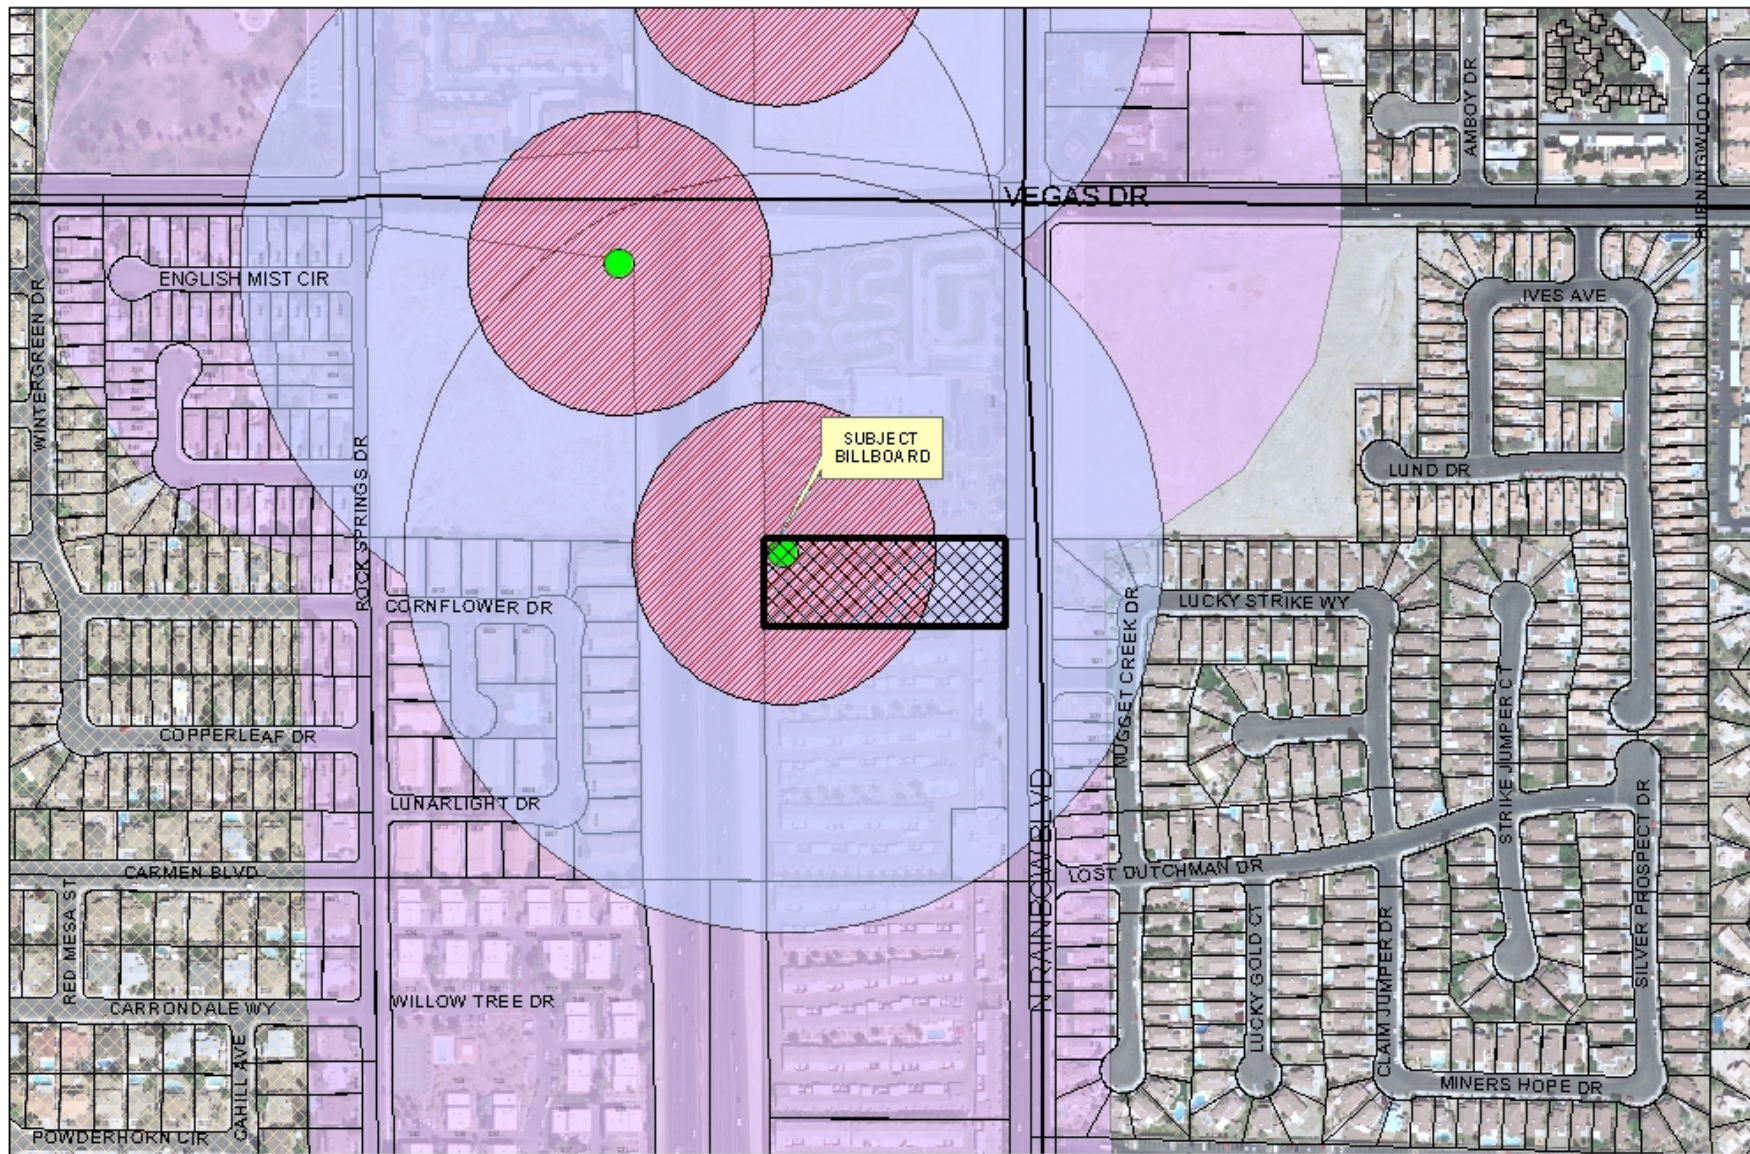

CASE: **RQR-25872**

RADIUS: 1000 FT

ZONING OF SUBJECT PROPERTY: C-1 (LIMITED COMMERCIAL)

**RQR-25872**

**City of Las Vegas Billboard Data**

-  Subject Parcel
-  City of Las Vegas Billboard Location
-  Clark County Billboard Location

-  300 Foot Buffer Around Billboard
-  750 Foot Buffer Around Freeway Billboard

-  Off Premise Sign Exclusion Area
-  Exempt - Off Premise Area Sign Area