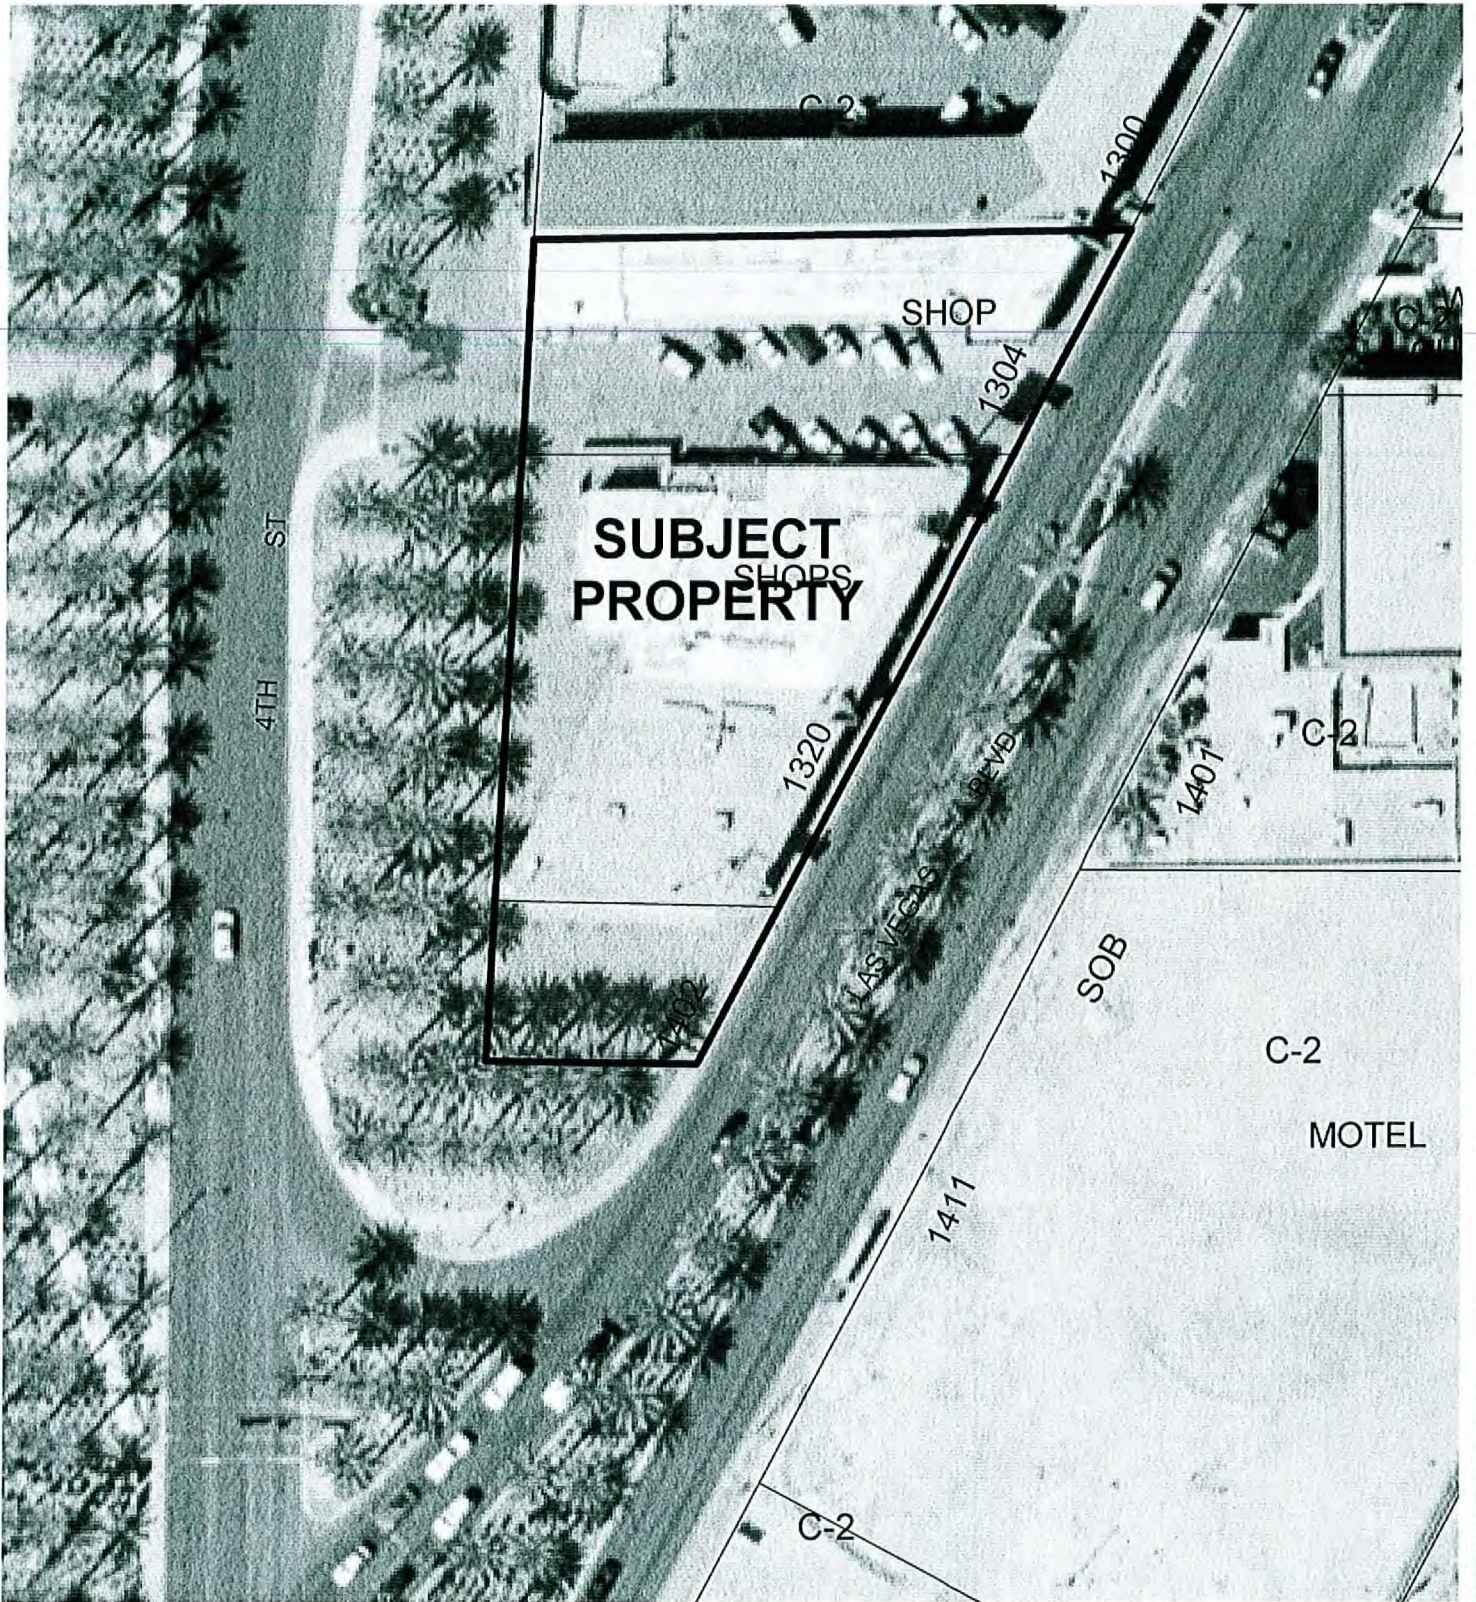

C-2

C-2

0 20 40 Feet

**CASE: EOT-25221**

ZONING OF SUBJECT PROPERTY: C-2 (GENERAL COMMERCIAL)

**SUBJECT PROPERTY**  
SHOPS

4TH ST

SHOP

1411

C-2

0 20 40 Feet

**CASE: EOT-25221**

ZONING OF SUBJECT PROPERTY: C-2 (GENERAL COMMERCIAL)