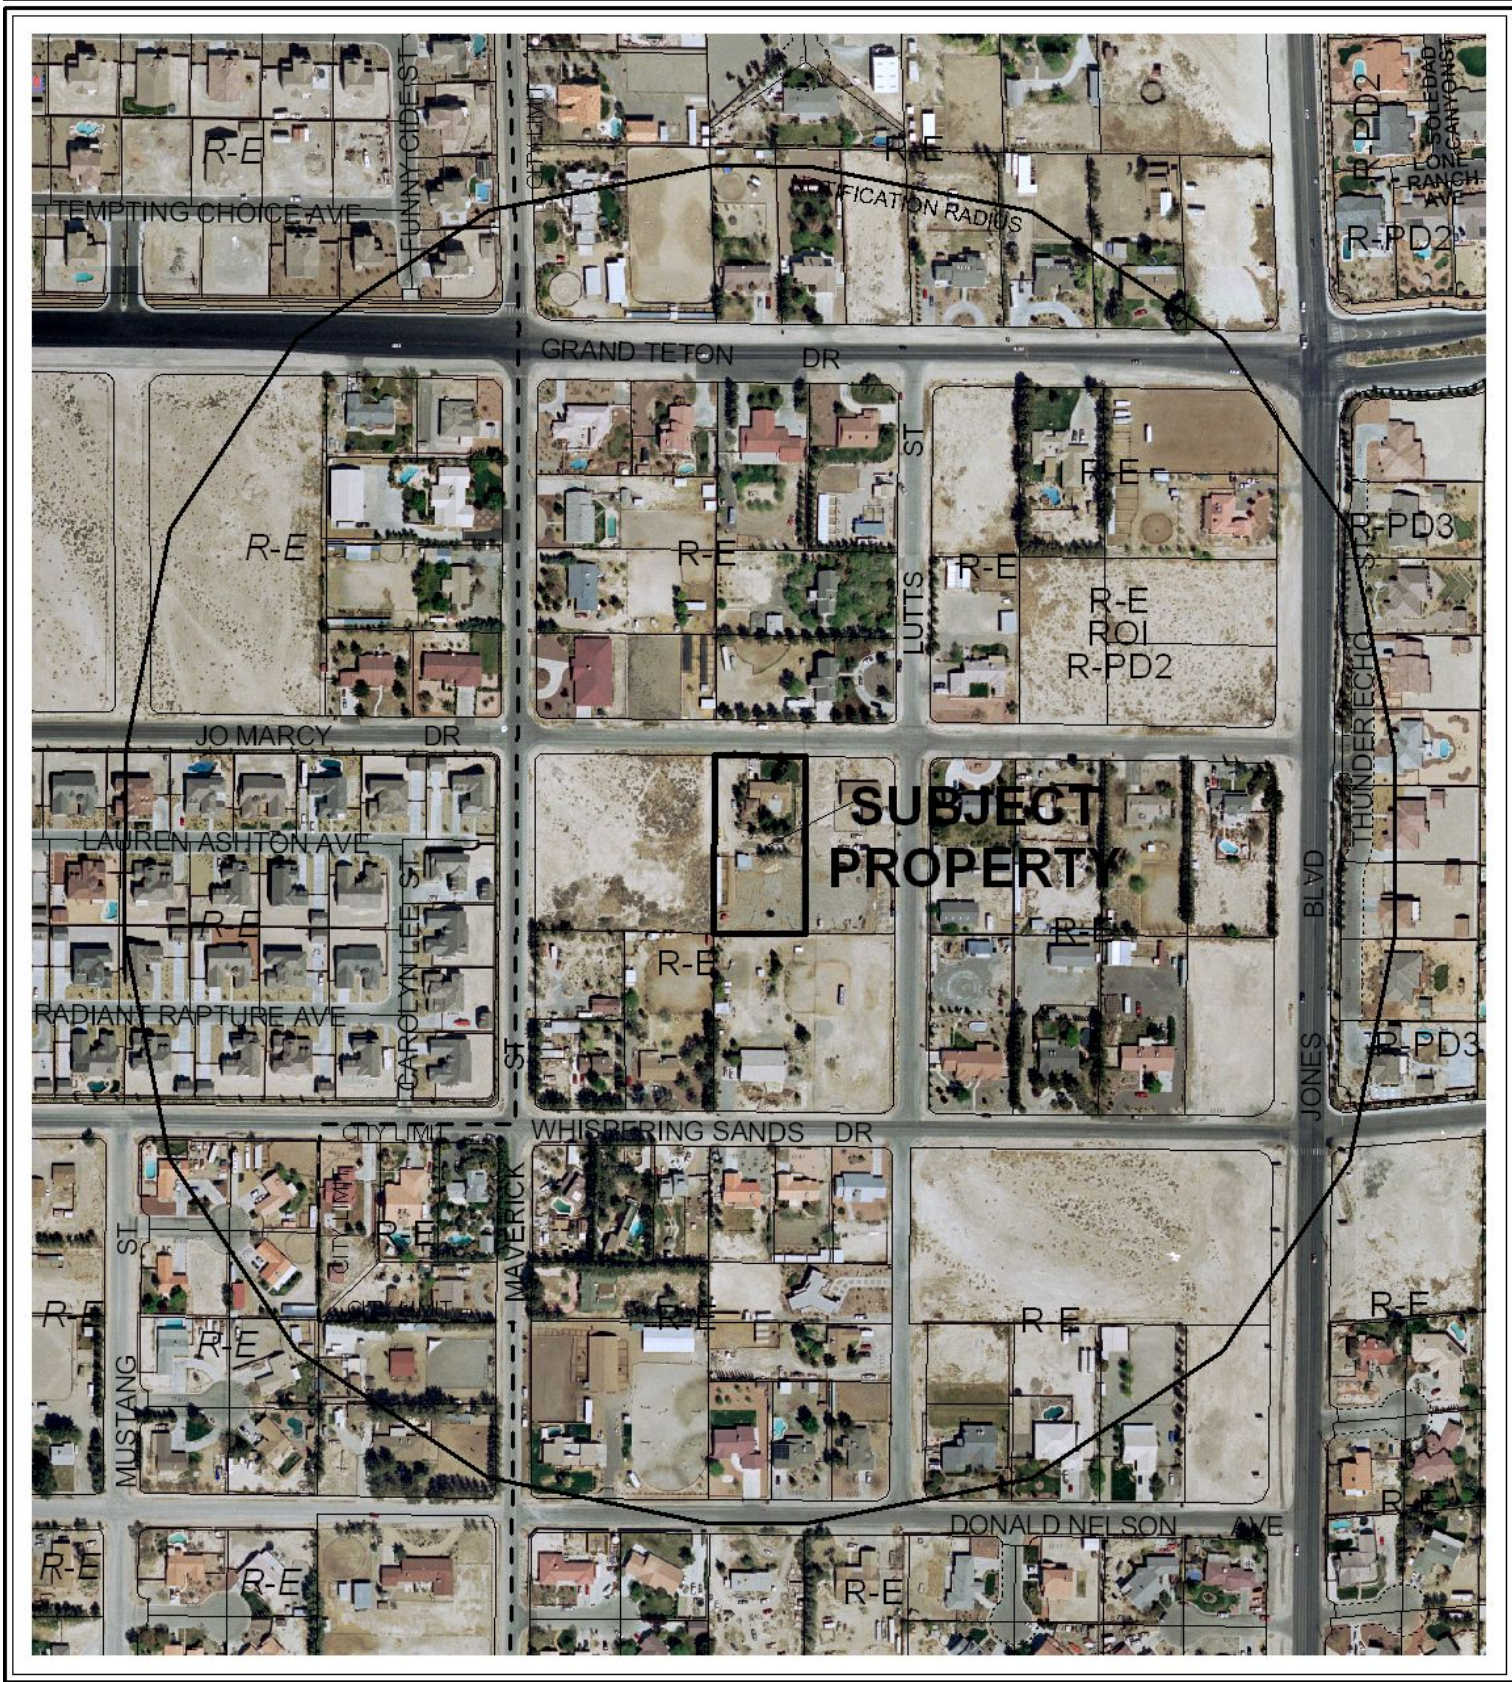

CASE: **VAR-25763**

RADIUS: 1000 FT

ZONING OF SUBJECT PROPERTY: R-E (RESIDENCE ESTATES)

CASE: VAR-25763

RADIUS: 1000 FT

ZONING OF SUBJECT PROPERTY: R-E (RESIDENCE ESTATES)