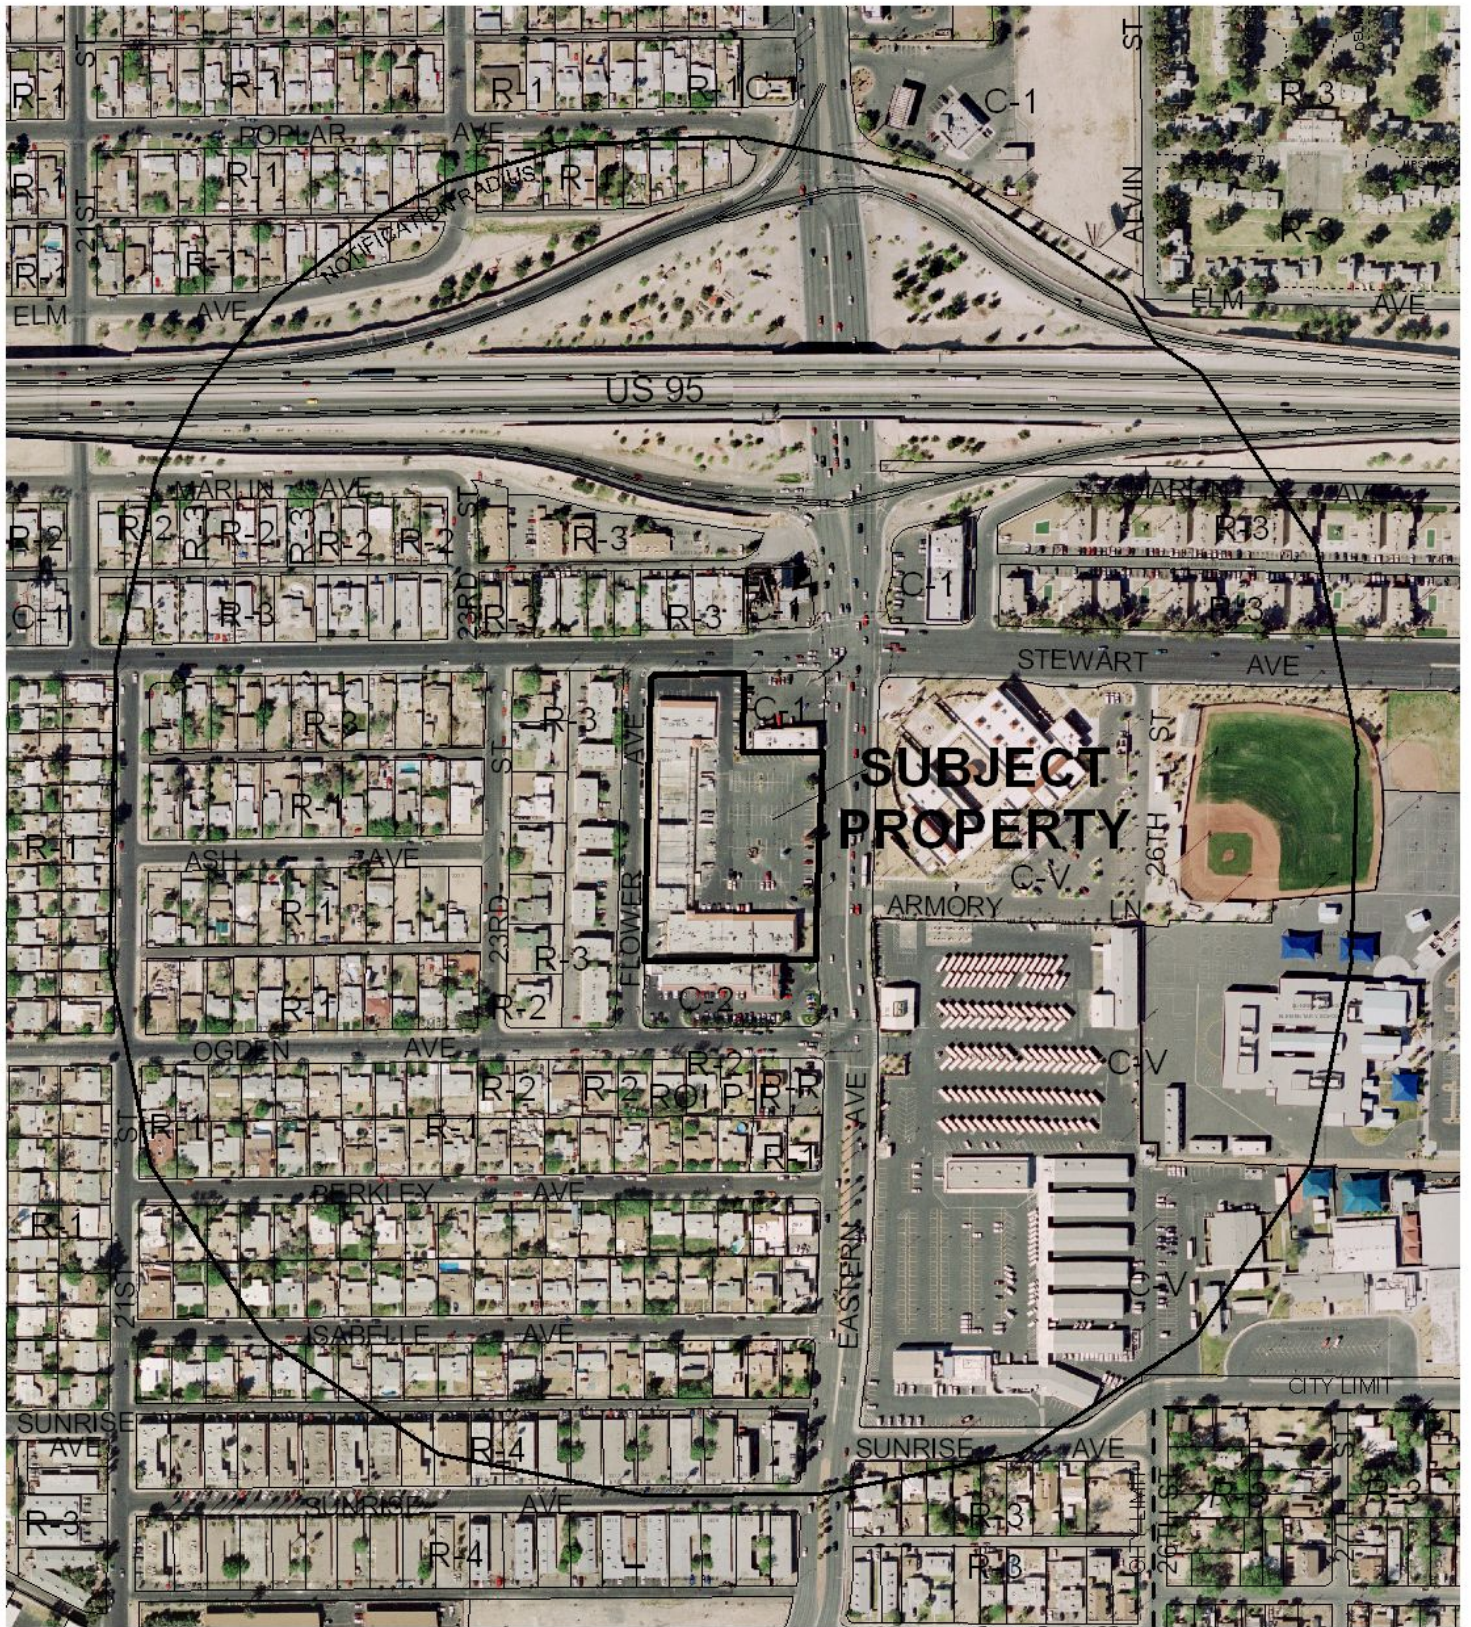

**SUBJECT
PROPERTY**

CASE: SUP-25570

RADIUS: 1000 FT

ZONING OF SUBJECT PROPERTY: C-1 (LIMITED COMMERCIAL)

0 80160 Feet

CASE: **SUP-25570**

RADIUS: 1000 FT

ZONING OF SUBJECT PROPERTY: C-1 (LIMITED COMMERCIAL)