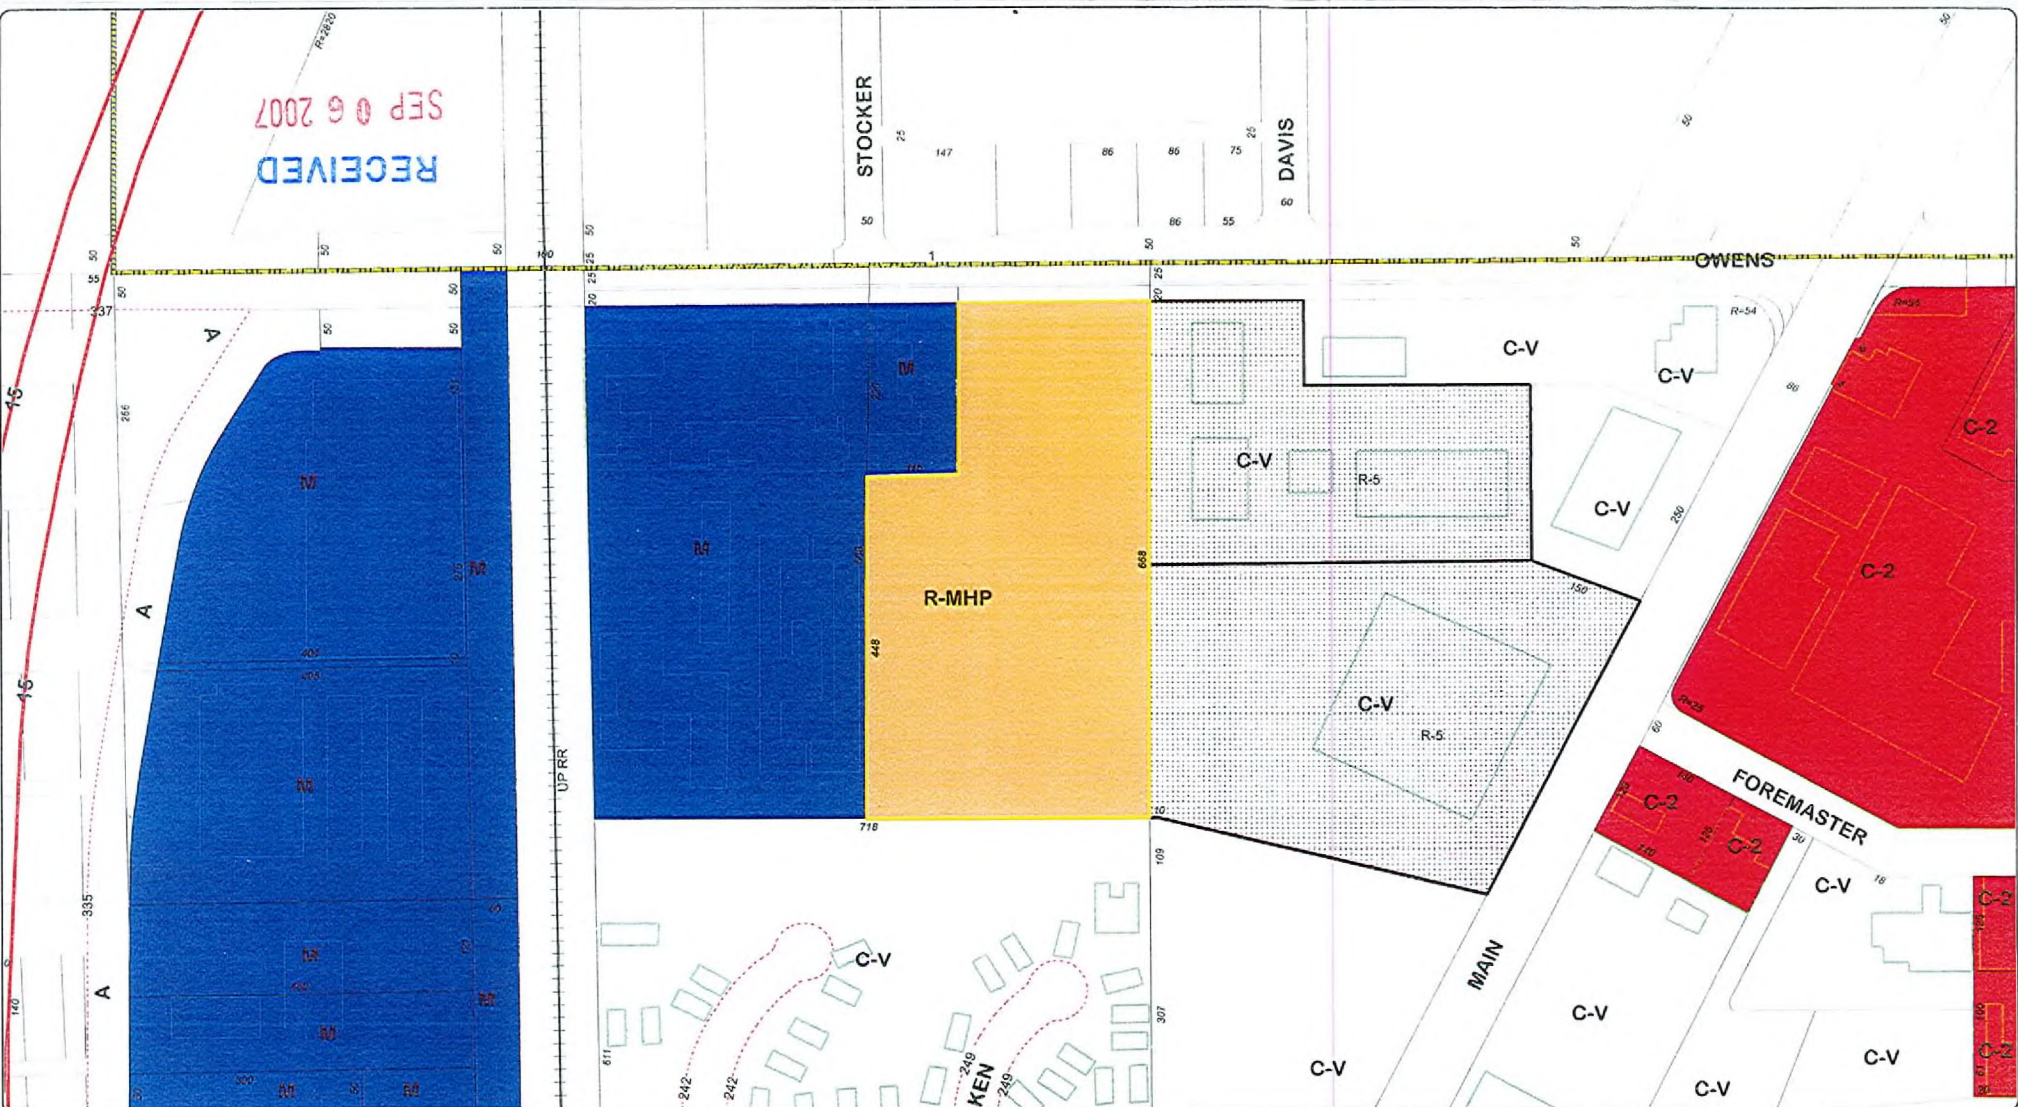

RECEIVED
SEP 06 2007

Zoning		ROI Zoning	
R-D	R-CL	R-5	O
U	R-PD	R-2	C-D
R-A	R-1	R-3	C-1
R-E	R-MH	R-4	C-2
			C-PB
			C-M
			M
			P-C
			PD
			TC

ZONING VICINITY MAP
139-27-502-003
15 West Owens

9/5/2007
 Due to continuous development activity this map is for reference only.

ZON-24442
10/25/07 PC
 RECEIVED
 SEP 06 2007