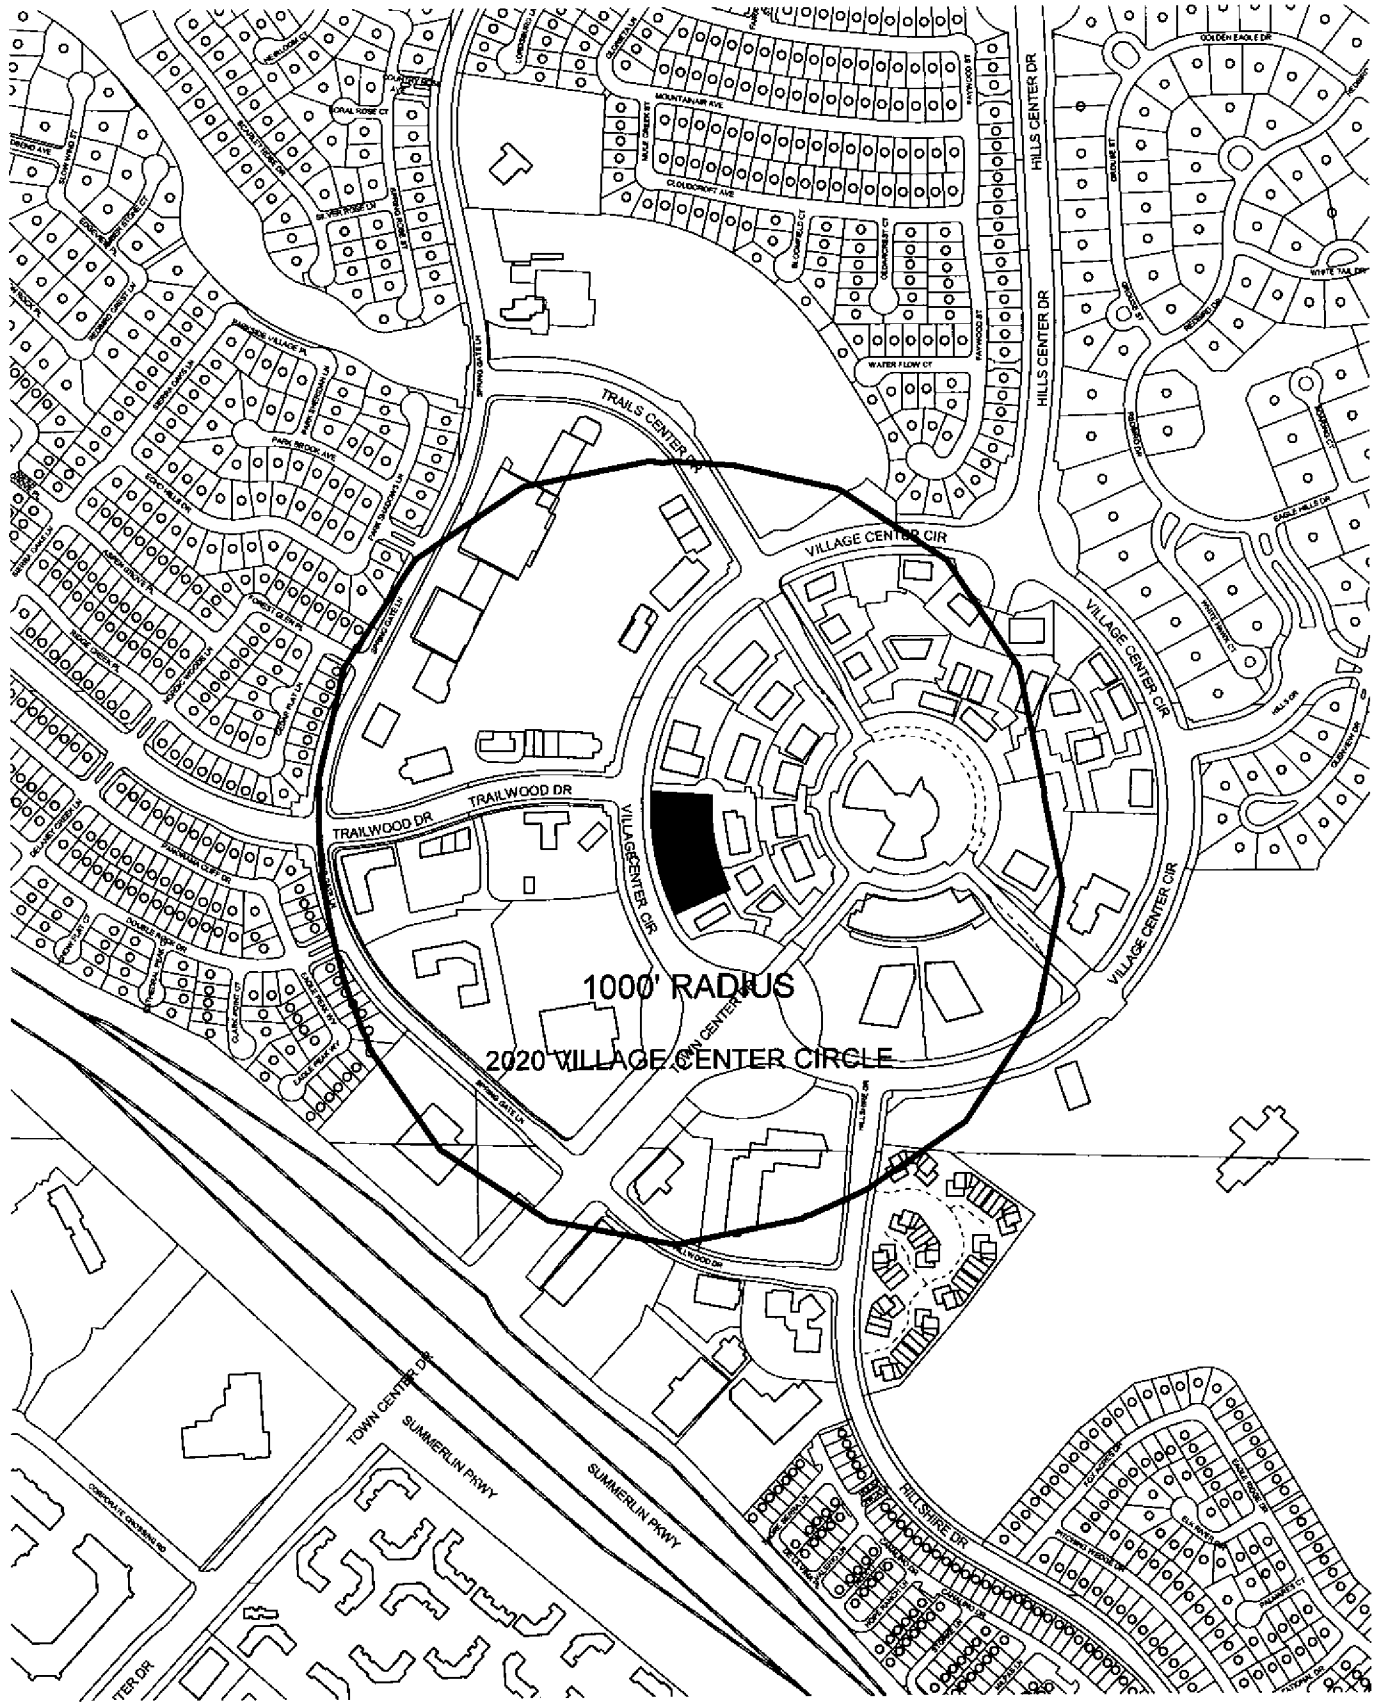

MARU

1000' RADIUS

2020 VILLAGE CENTER CIRCLE