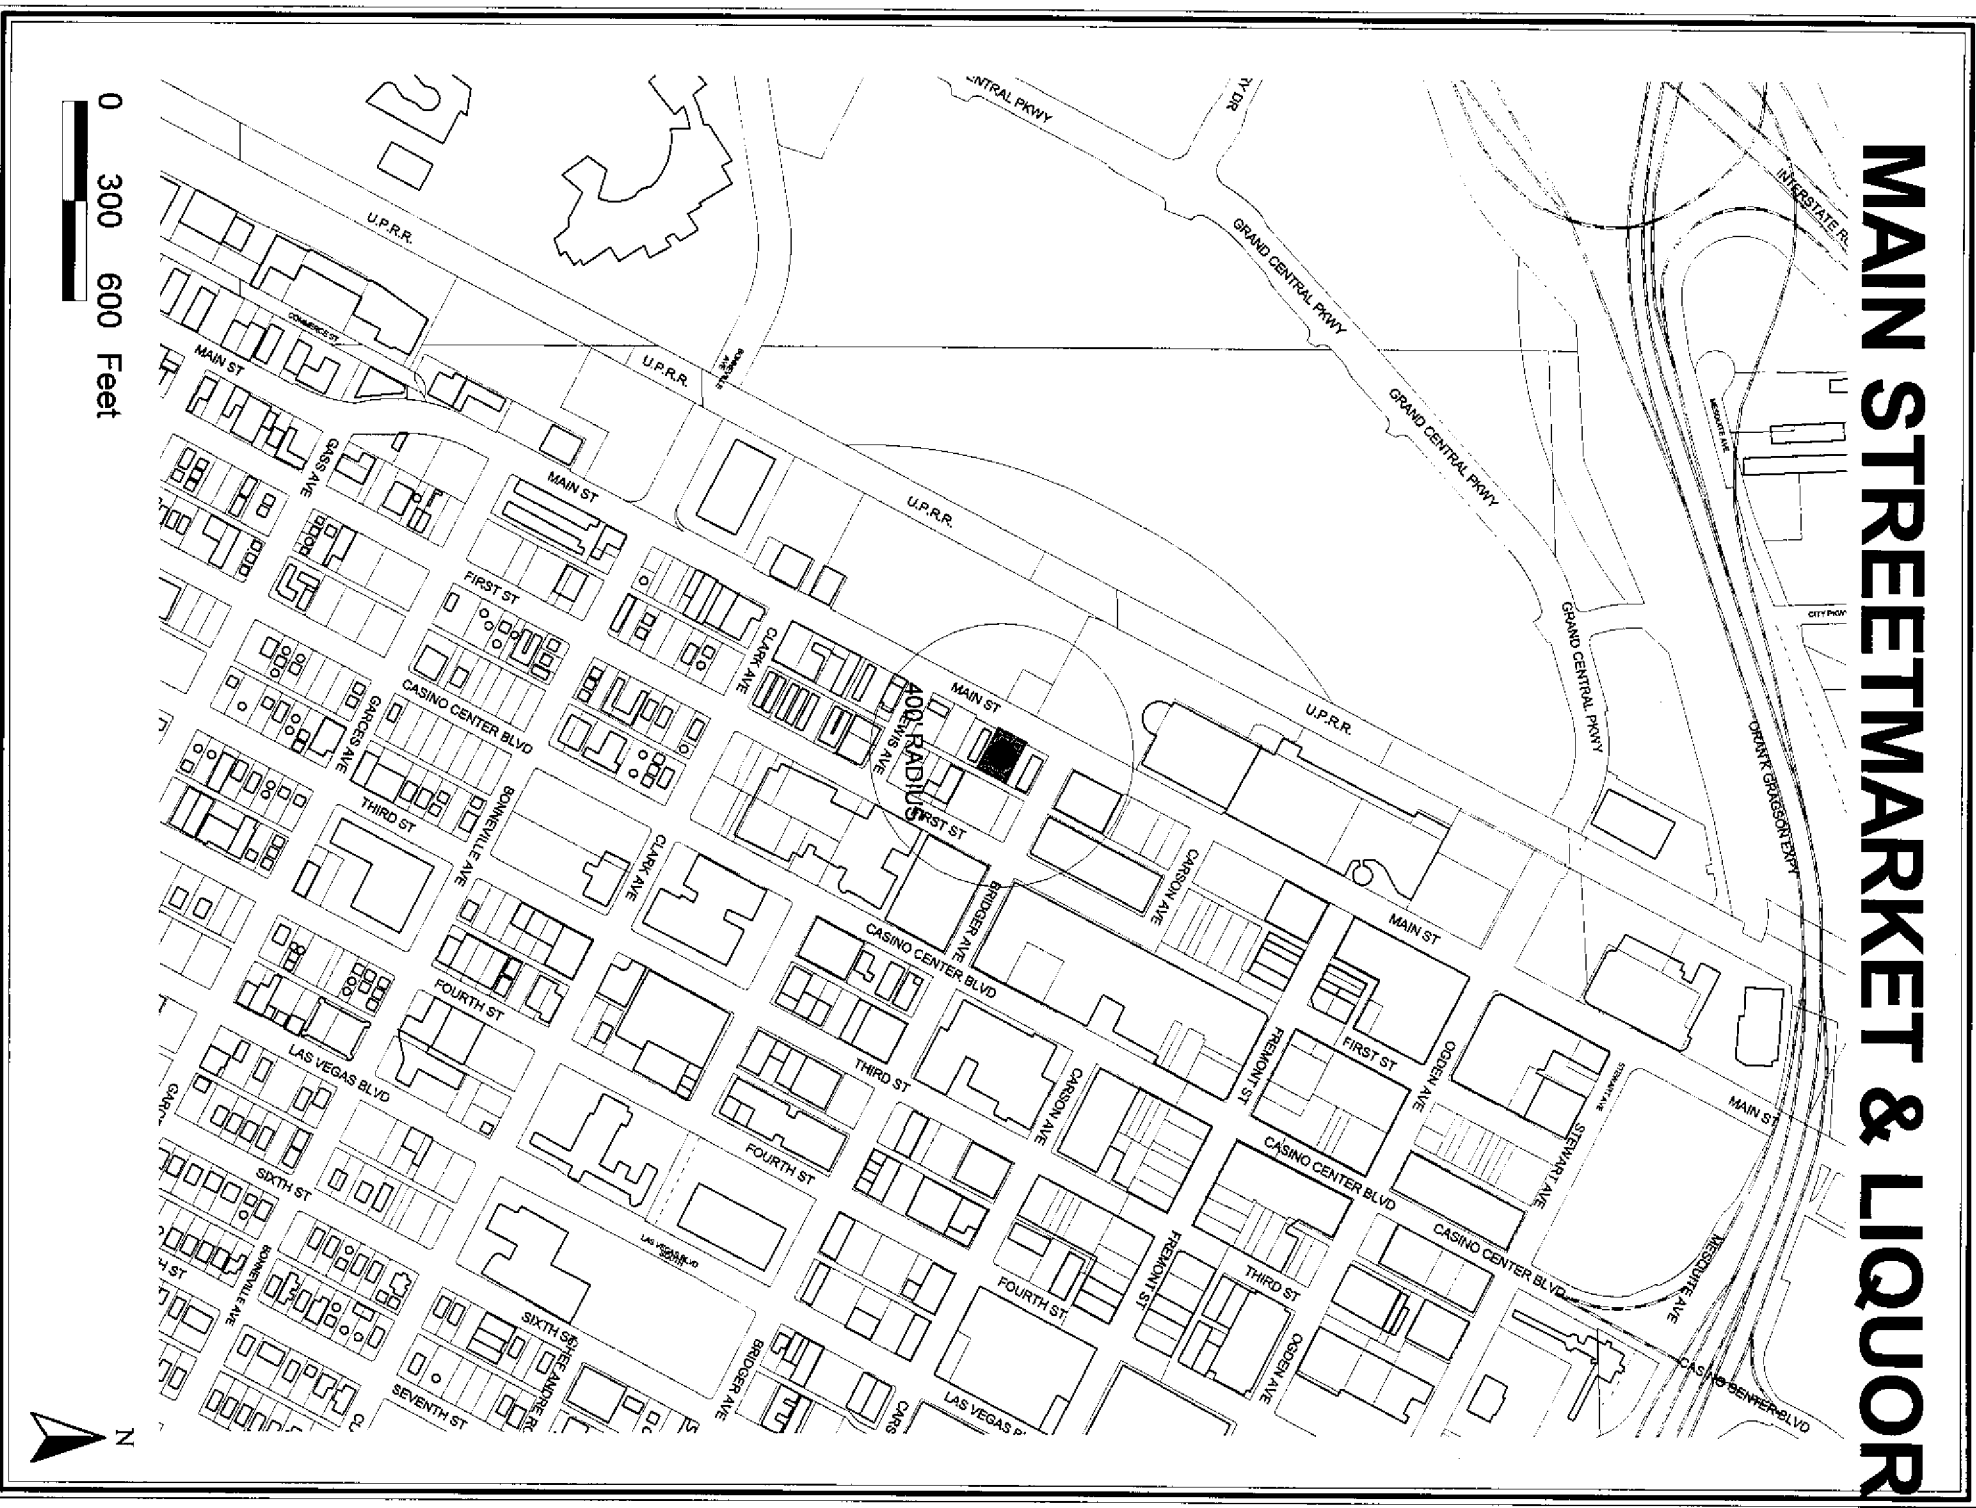

# MAIN STREETMARKET & LIQUOR

0 300 600 Feet