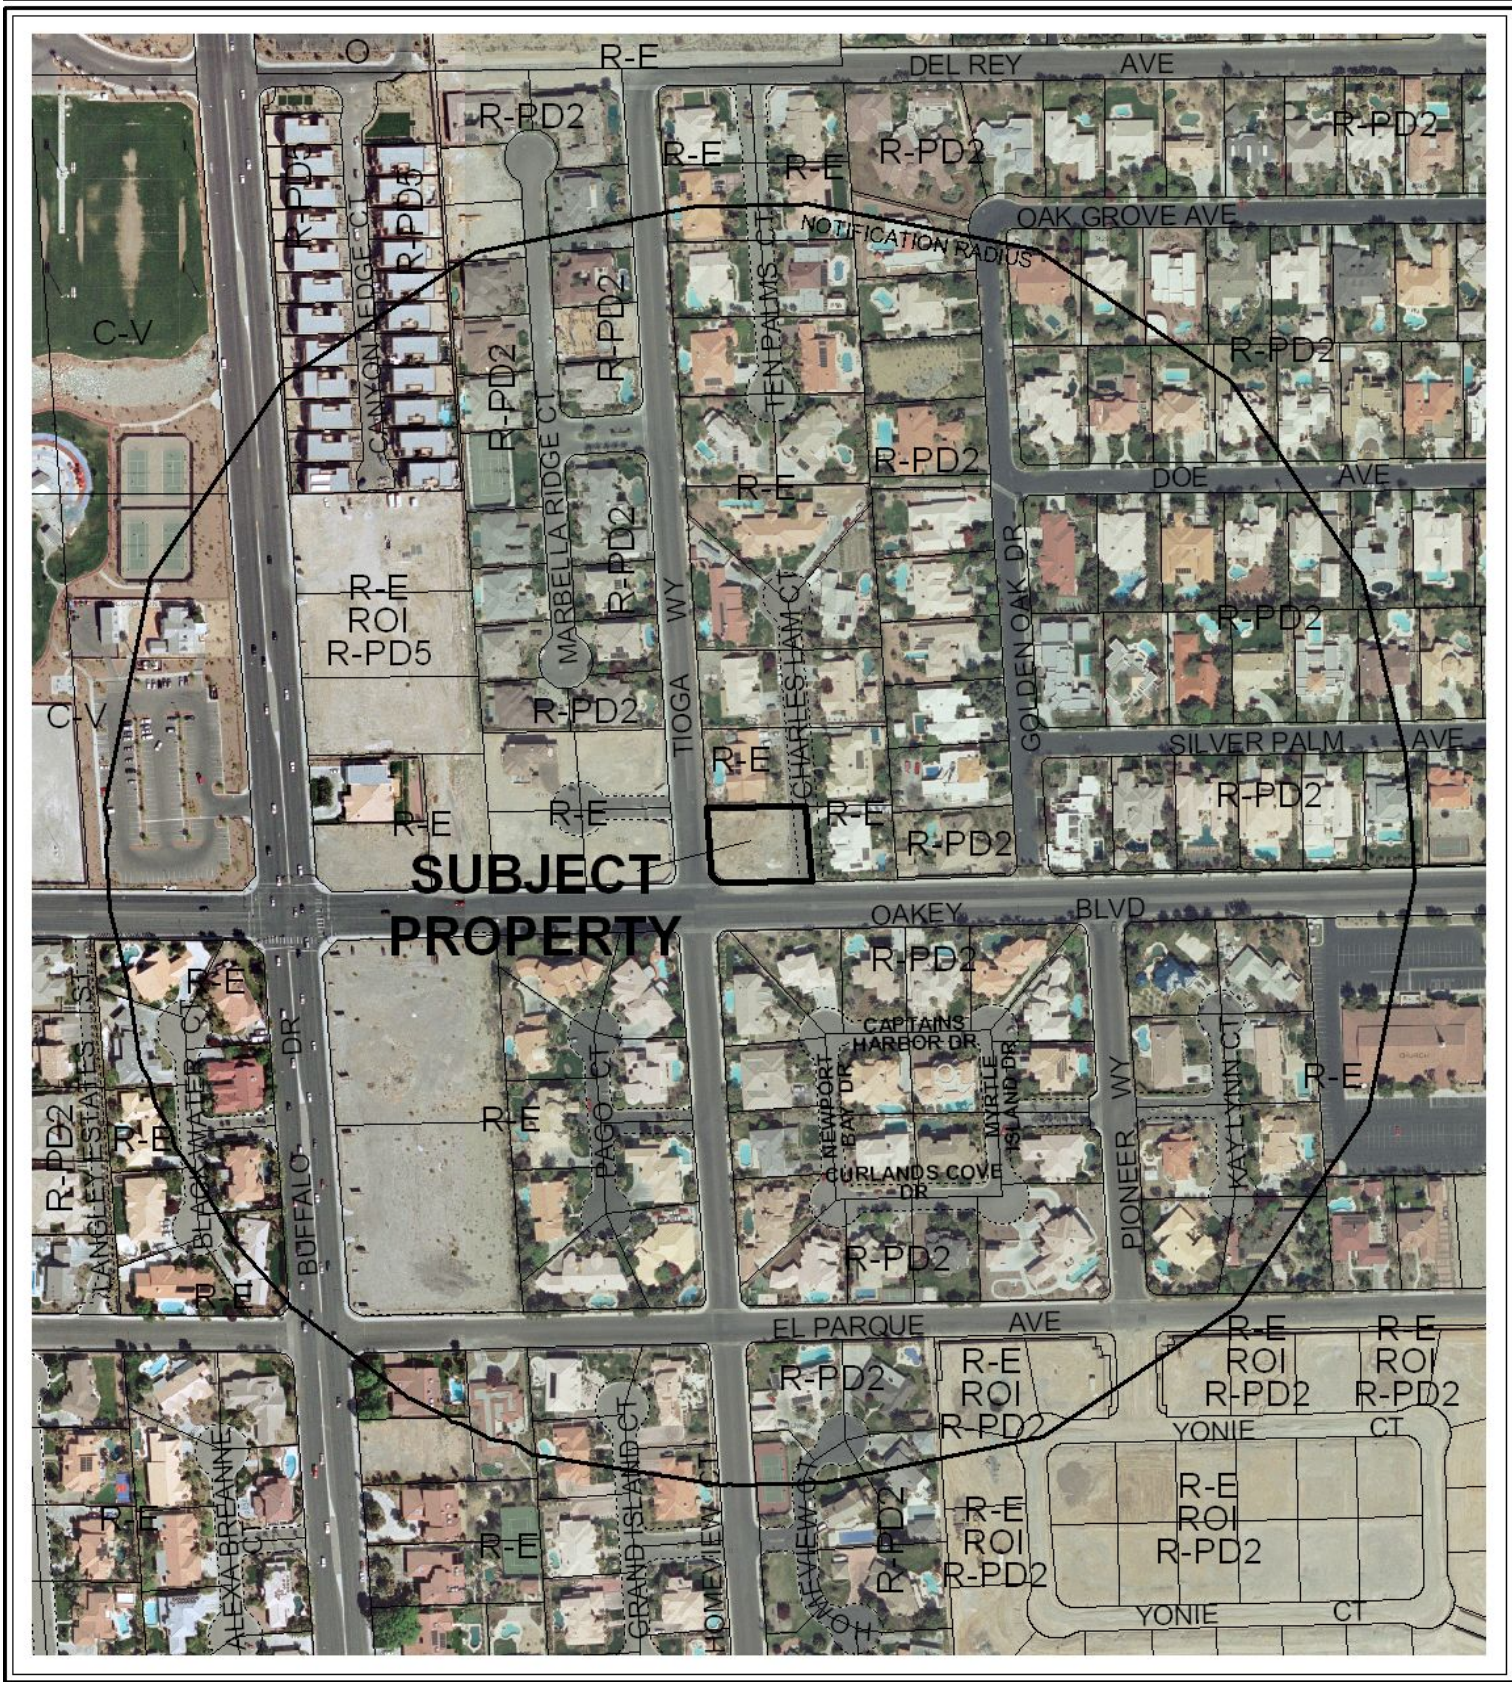

CASE: VAR-24260

RADIUS: 1000 FT

ZONING OF SUBJECT PROPERTY: R-E (RESIDENCE ESTATES)

CASE: VAR-24260

RADIUS: 1000 FT

ZONING OF SUBJECT PROPERTY: R-E (RESIDENCE ESTATES)