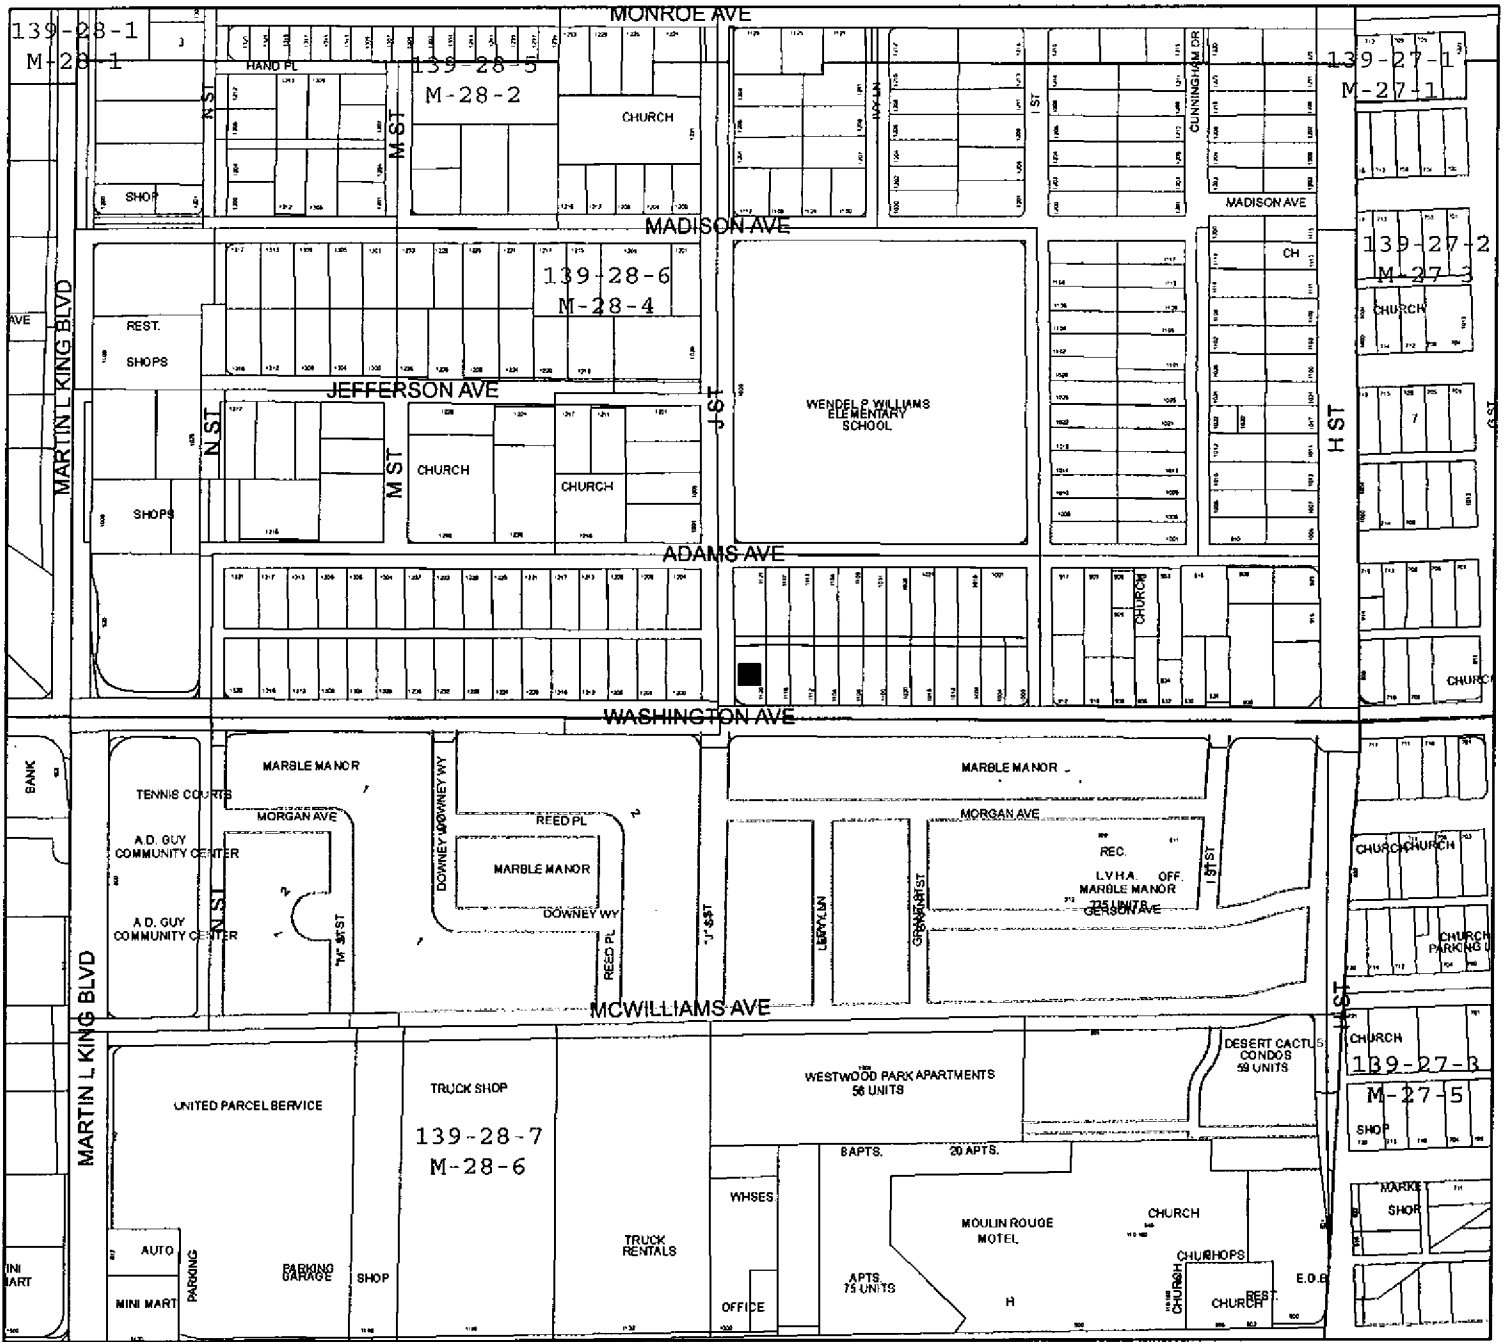

Washington Avenue and J Street Traffic Signal

Created by: Right-of-Way 9.1 on Oct 18 2007
 Due to continuous development activity
 this map is for reference only.