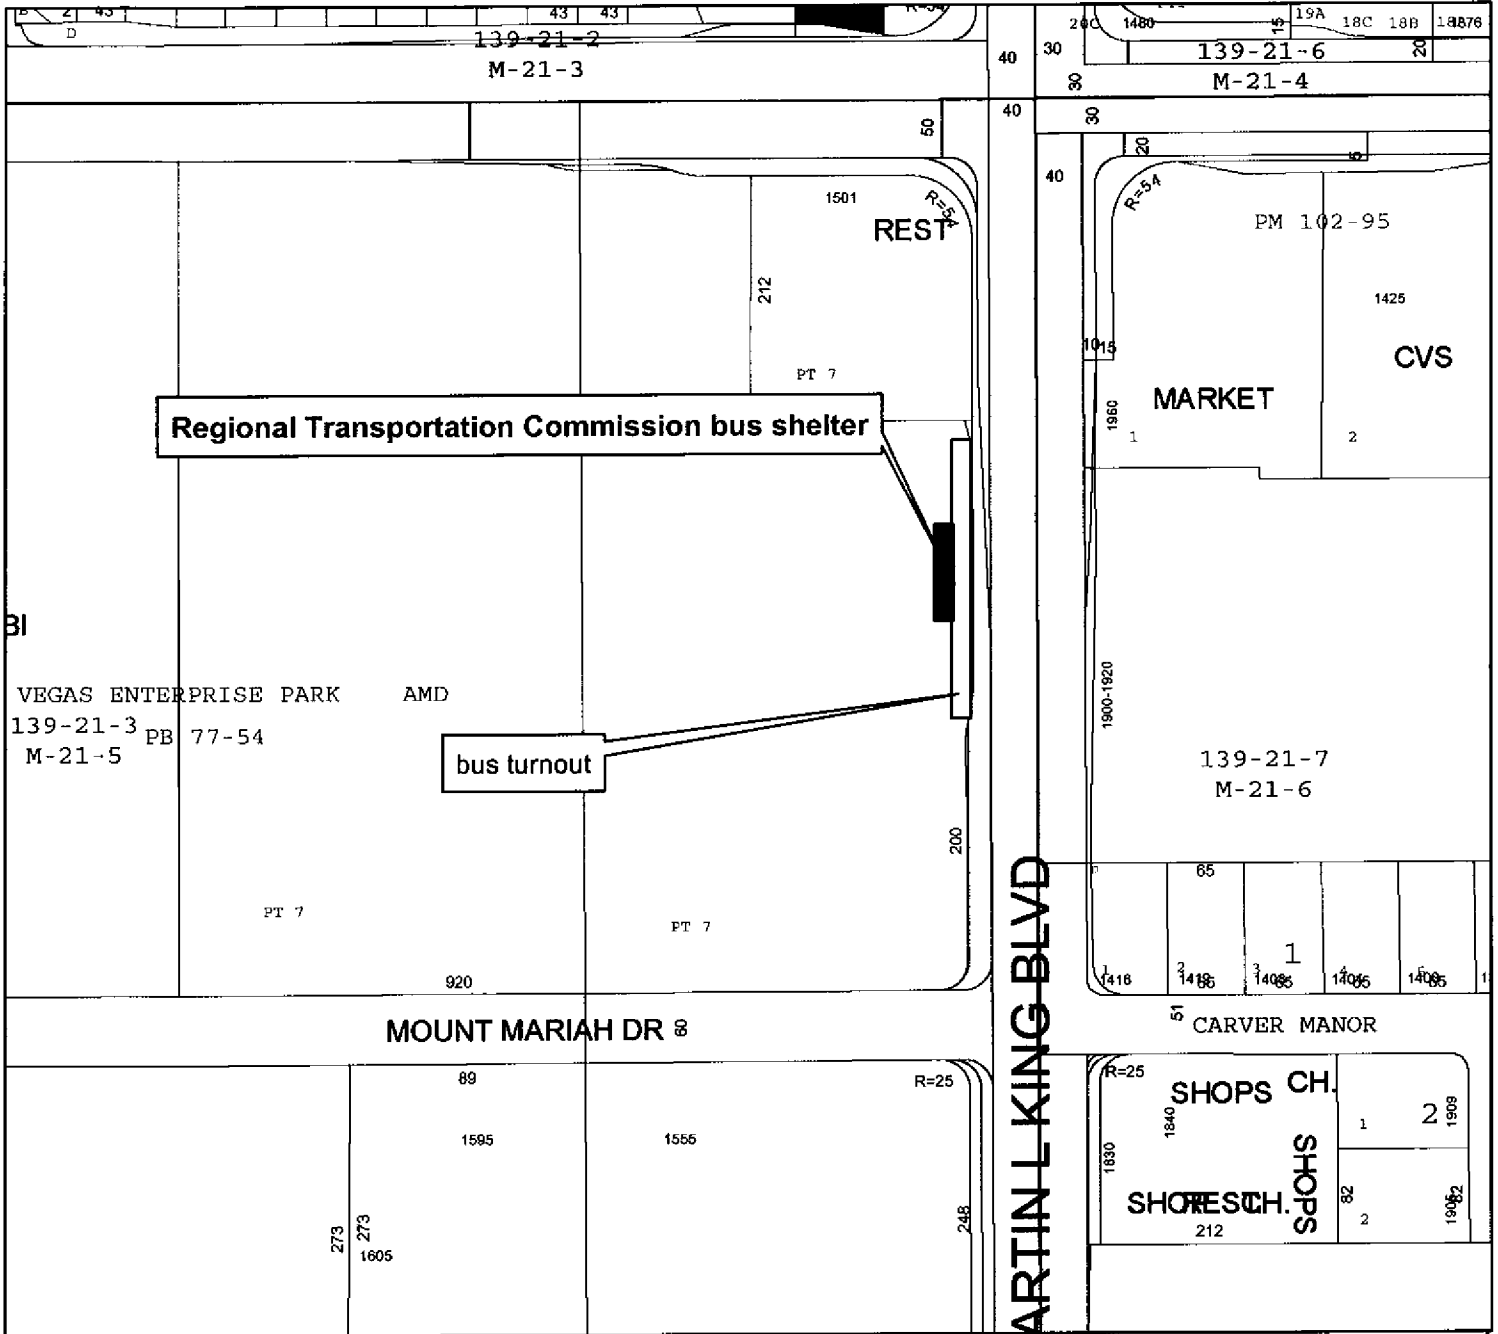

# Regional Transportation Commission bus shelter

Created by: Right-of-Way 9.1 on Oct 22 2007

Due to continuous development activity  
this map is for reference only.

ARTIN L KING BLVD