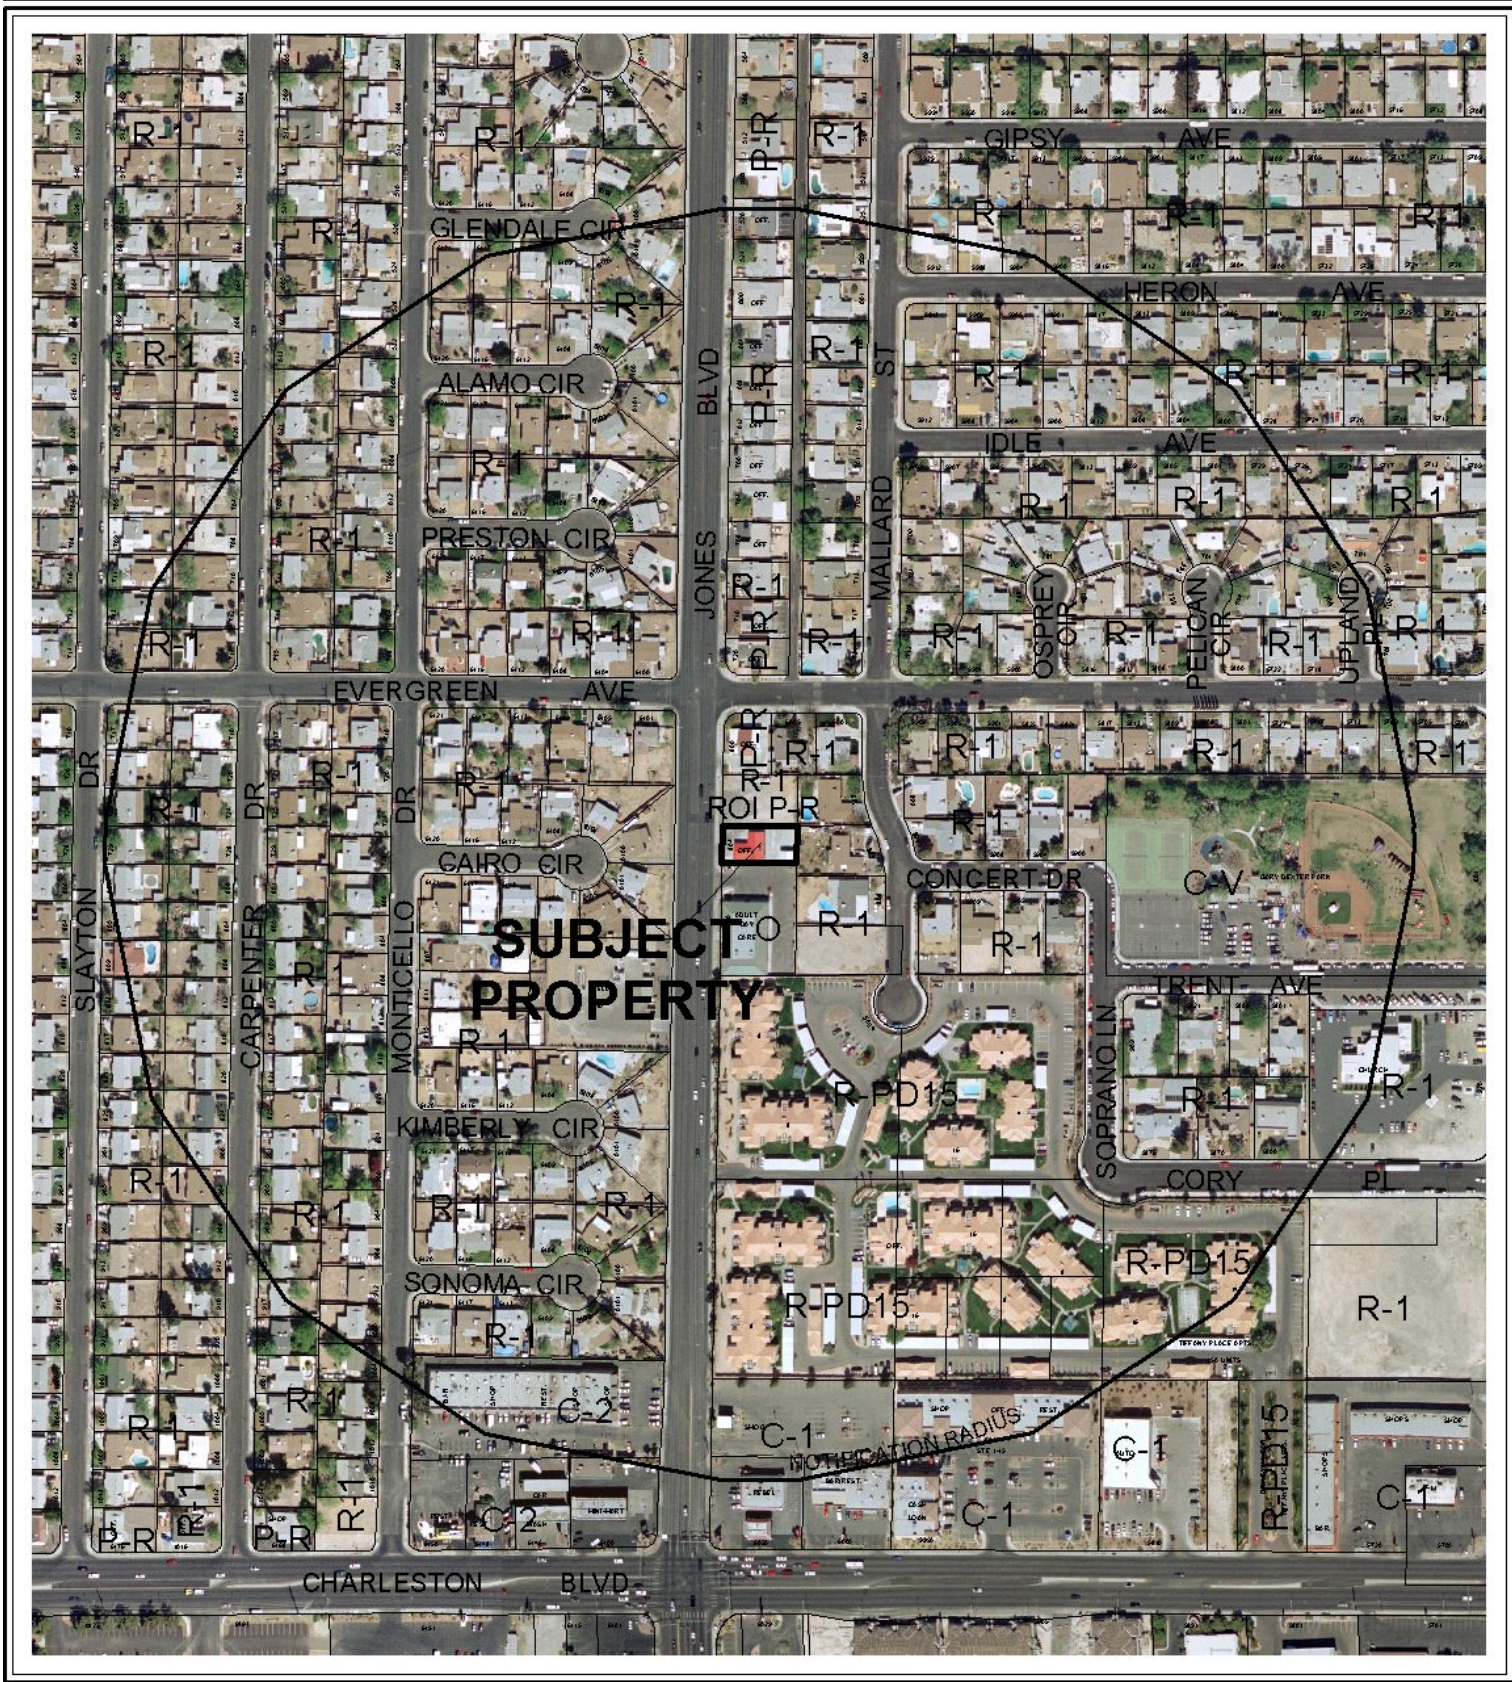

CASE: **SDR-25256**

RADIUS: 1000 FT

ZONING OF SUBJECT PROPERTY: R-1 (SINGLE FAMILY RESIDENTIAL)

CASE: SDR-25256

RADIUS: 1000 FT

ZONING OF SUBJECT PROPERTY: R-1 (SINGLE FAMILY RESIDENTIAL)