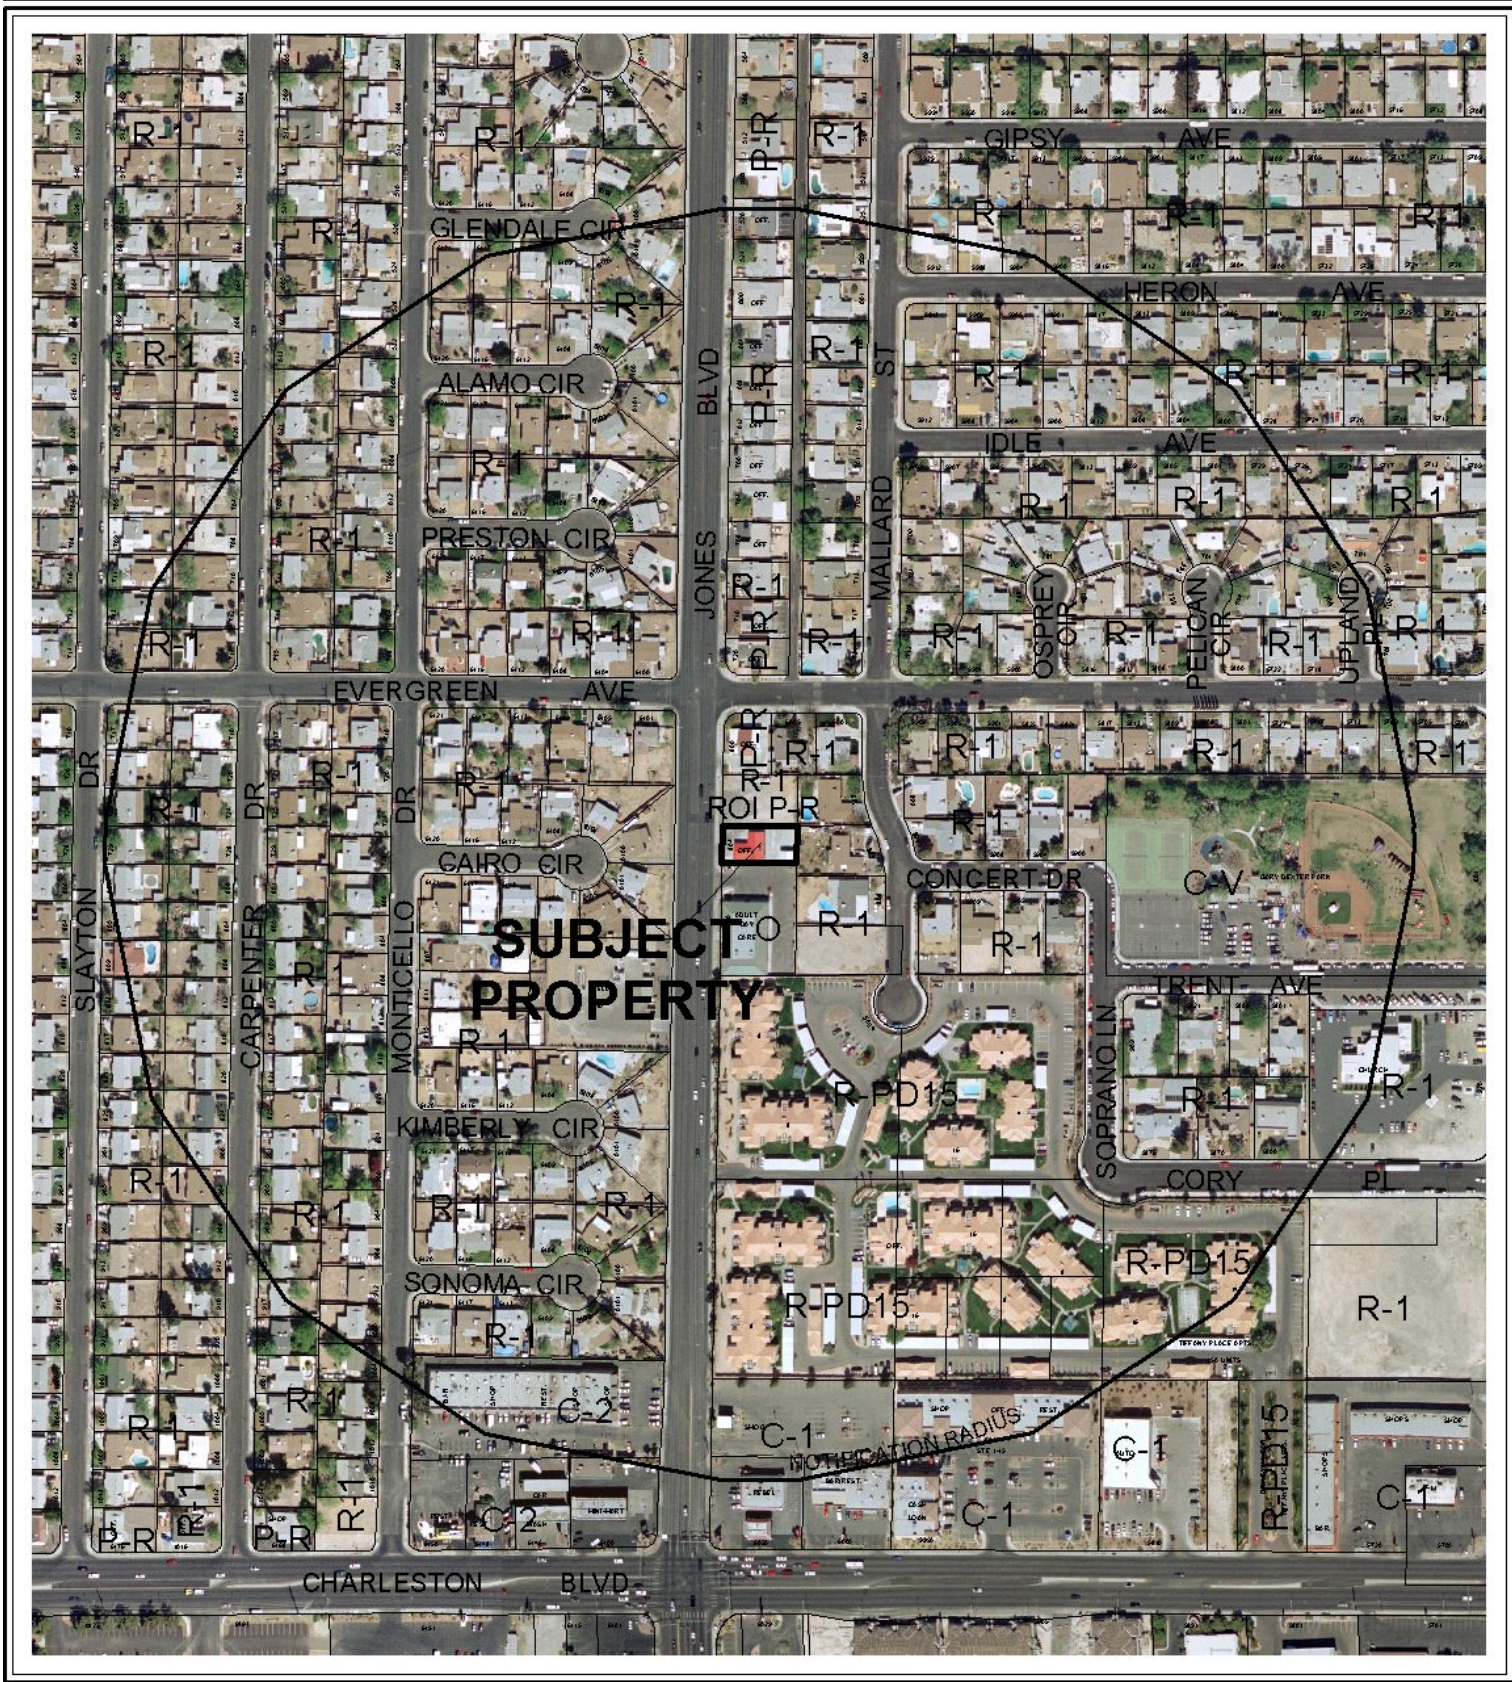

CASE: VAR-25257

RADIUS: 1000 FT

ZONING OF SUBJECT PROPERTY: R-1 (SINGLE FAMILY RESIDENTIAL)

CASE: VAR-25257

RADIUS: 1000 FT

ZONING OF SUBJECT PROPERTY: R-1 (SINGLE FAMILY RESIDENTIAL)