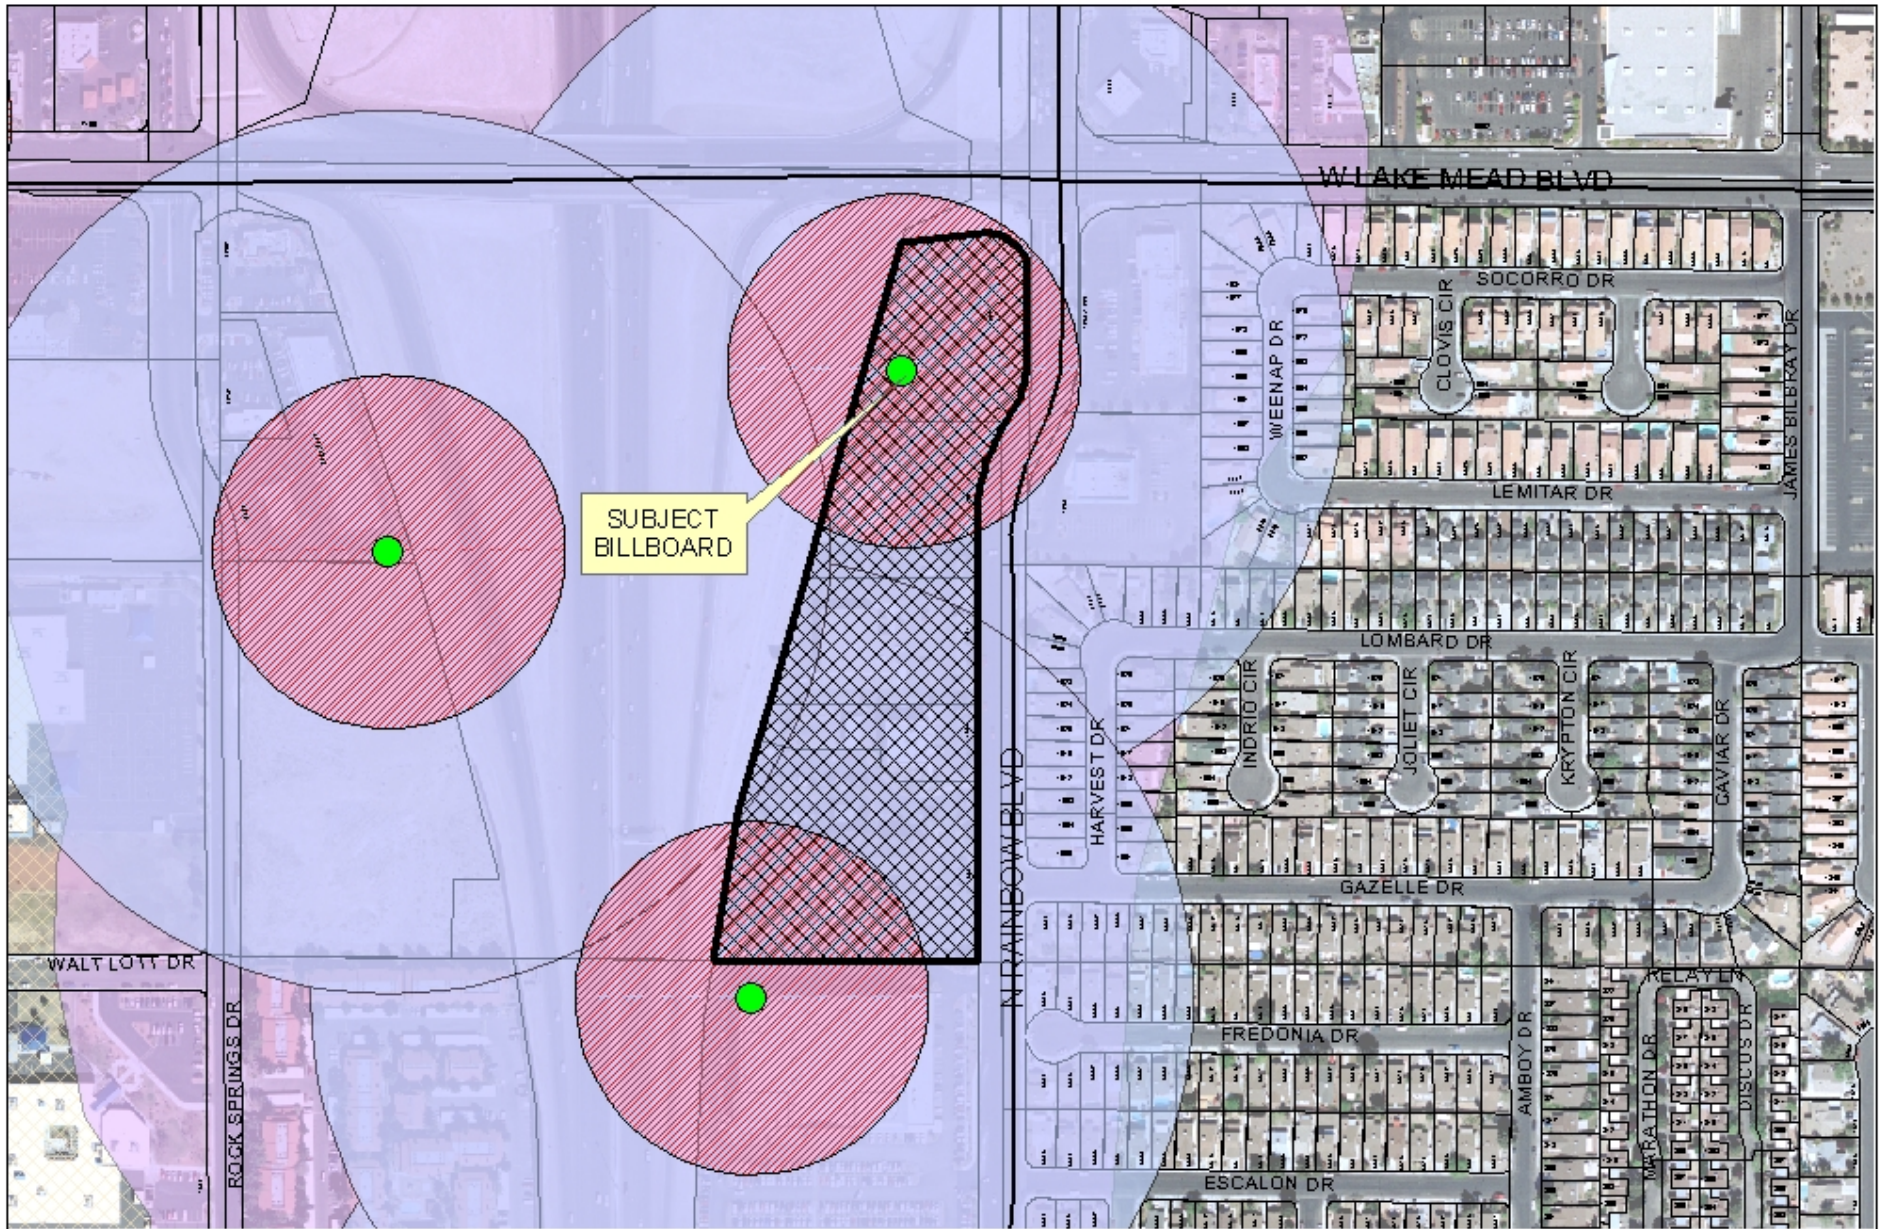

CASE: **RQR-25330**

RADIUS: 1000 FT

ZONING OF SUBJECT PROPERTY: C-1 (LIMITED COMMERCIAL)

CASE: RQR-25330

RADIUS: 1000 FT

ZONING OF SUBJECT PROPERTY: C-1 (LIMITED COMMERCIAL)

RQR-25330

City of Las Vegas Billboard Data

-  Subject Parcel
-  City of Las Vegas Billboard Location
-  Clark County Billboard Location

-  300 Foot Buffer Around Billboard
-  750 Foot Buffer Around Freeway Billboard

-  Off Premise Sign Exclusion Area
-  Exempt - Off Premise Area Sign Area