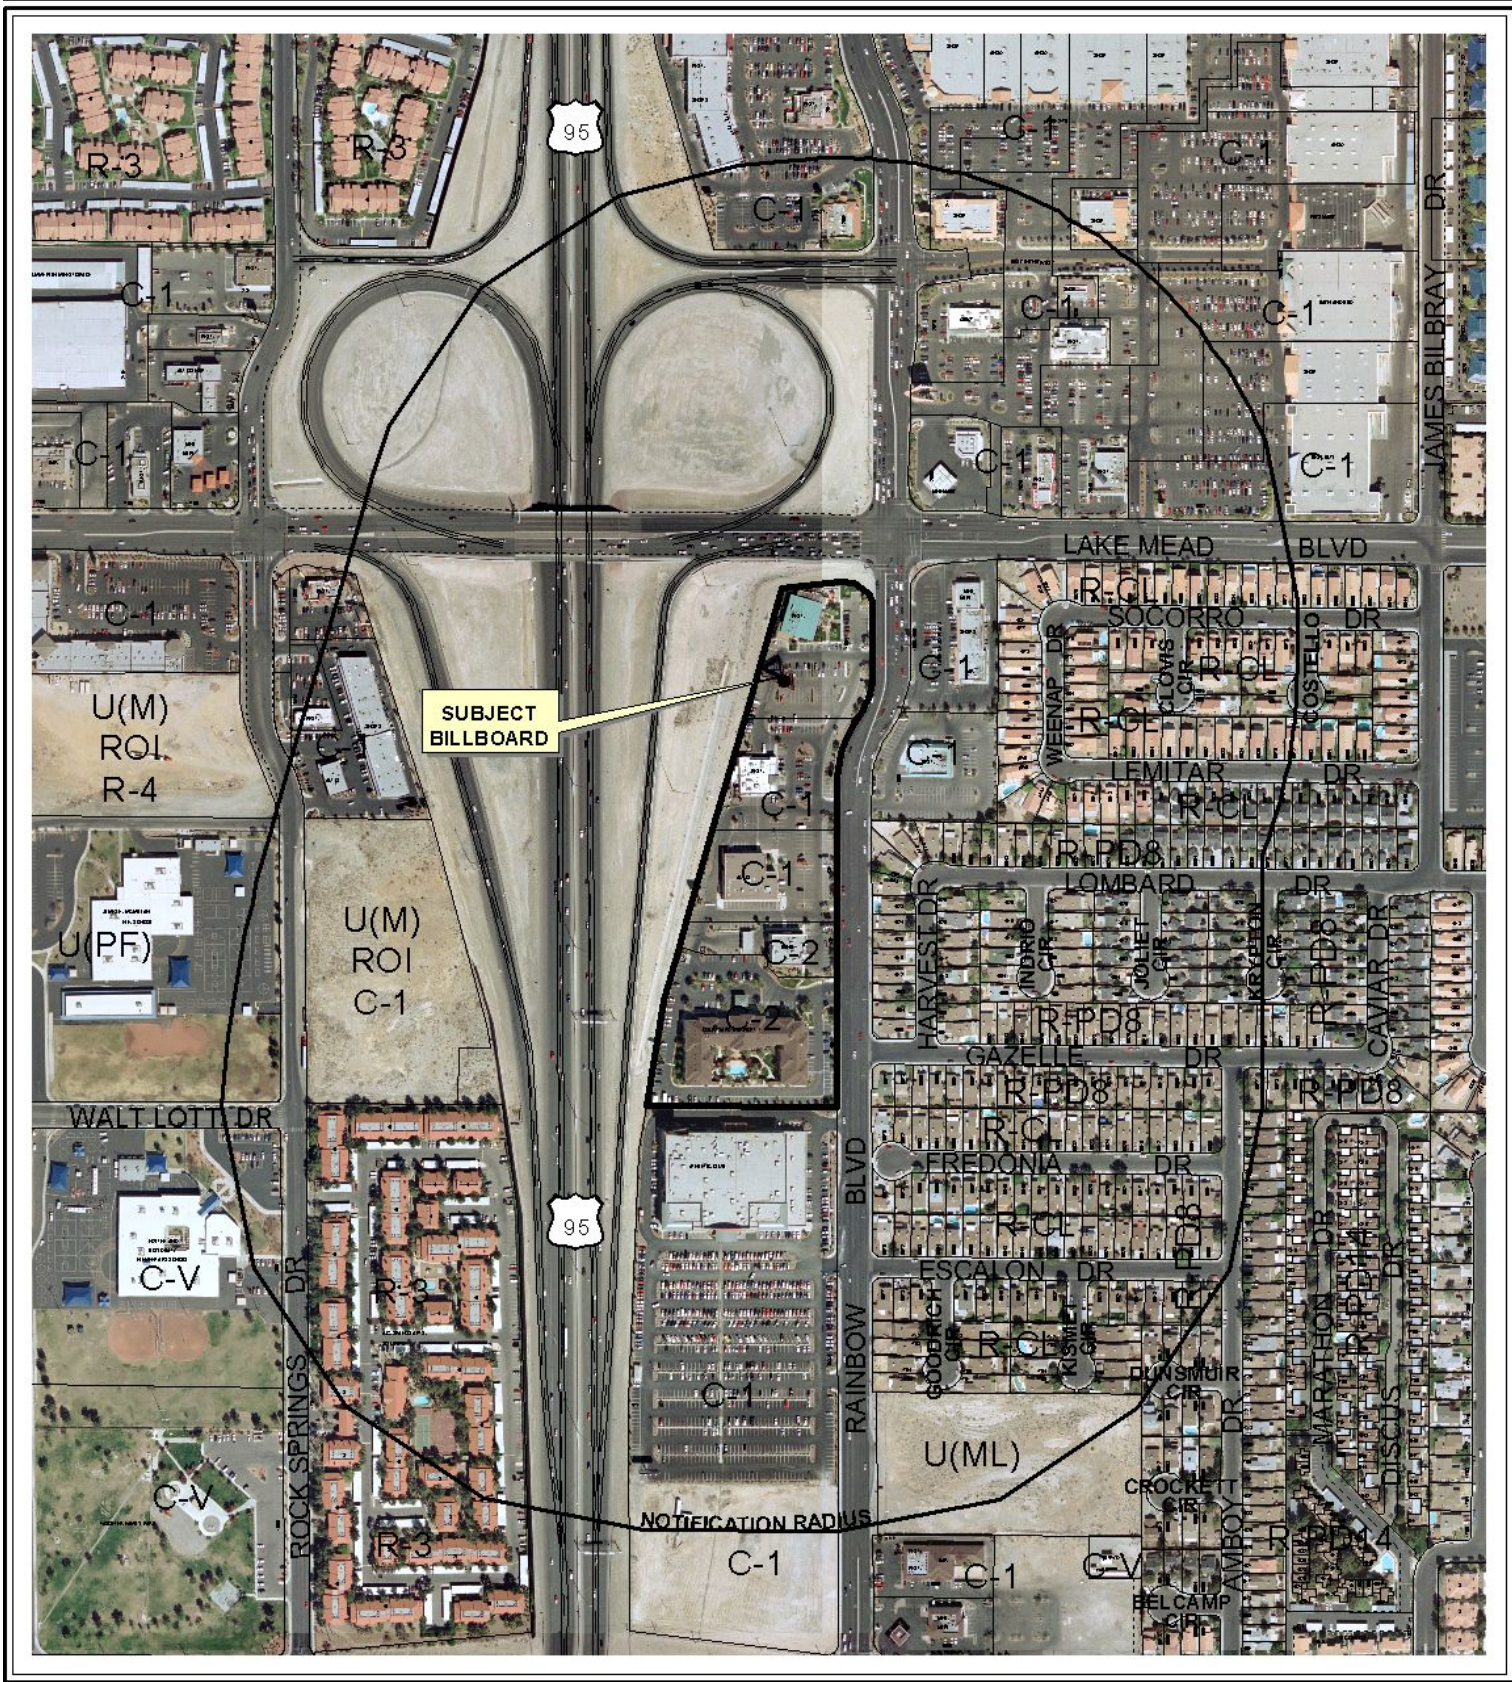

CASE: **RQR-25330**

RADIUS: 1000 FT

ZONING OF SUBJECT PROPERTY: C-1 (LIMITED COMMERCIAL)

CASE: RQR-25330

RADIUS: 1000 FT

ZONING OF SUBJECT PROPERTY: C-1 (LIMITED COMMERCIAL)

RQR-25330

City of Las Vegas Billboard Data

-  Subject Parcel
-  City of Las Vegas Billboard Location
-  Clark County Billboard Location

-  300 Foot Buffer Around Billboard
-  750 Foot Buffer Around Freeway Billboard

-  Off Premise Sign Exclusion Area
-  Exempt - Off Premise Area Sign Area