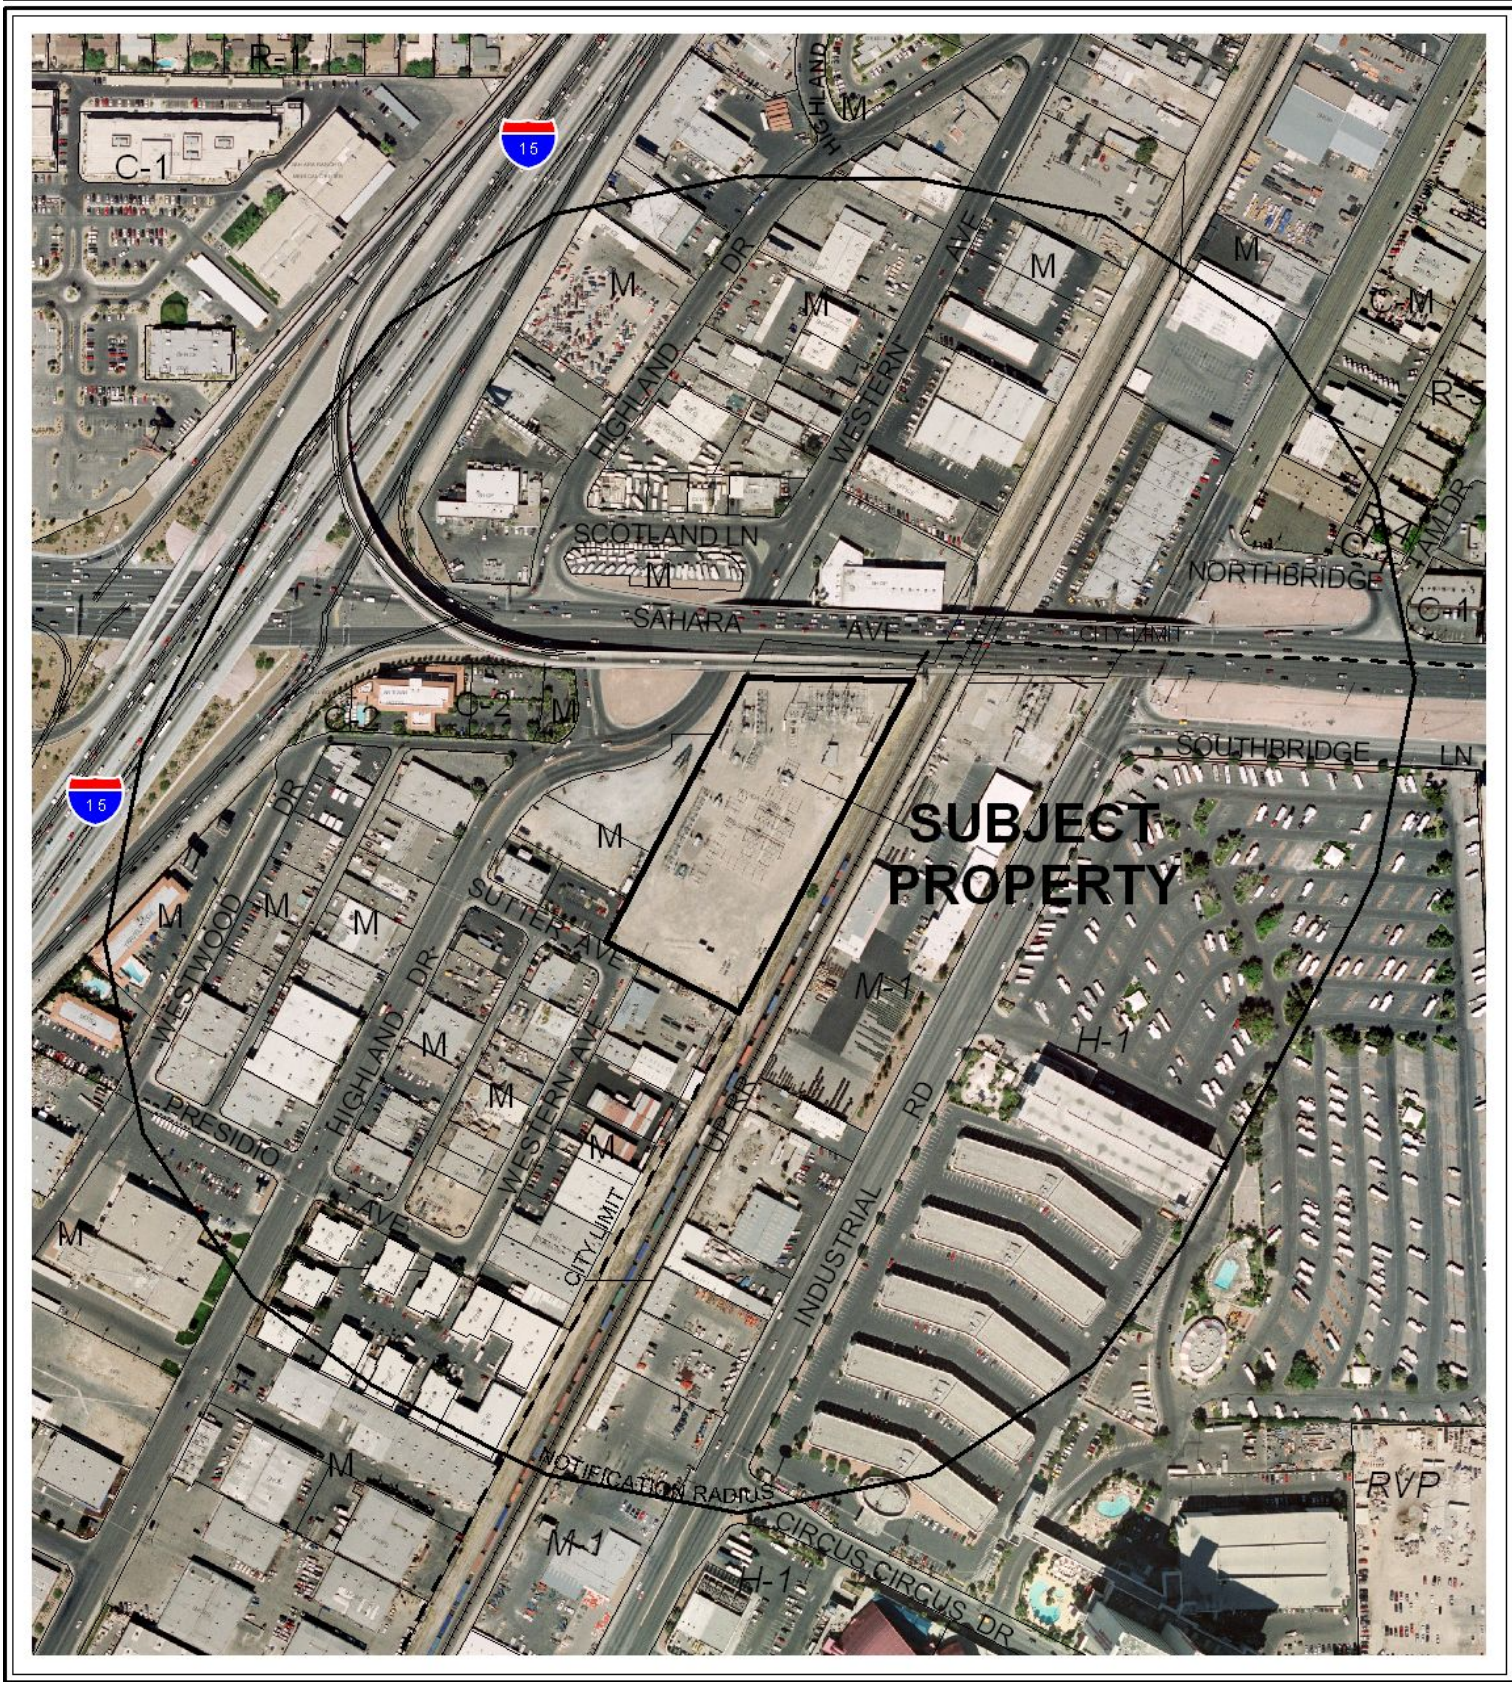

CASE: SUP-25217

RADIUS: 1000 FT

ZONING OF SUBJECT PROPERTY: M (INDUSTRIAL)

CASE: SUP-25217

RADIUS: 1000 FT

ZONING OF SUBJECT PROPERTY: M (INDUSTRIAL)

0 500 Feet