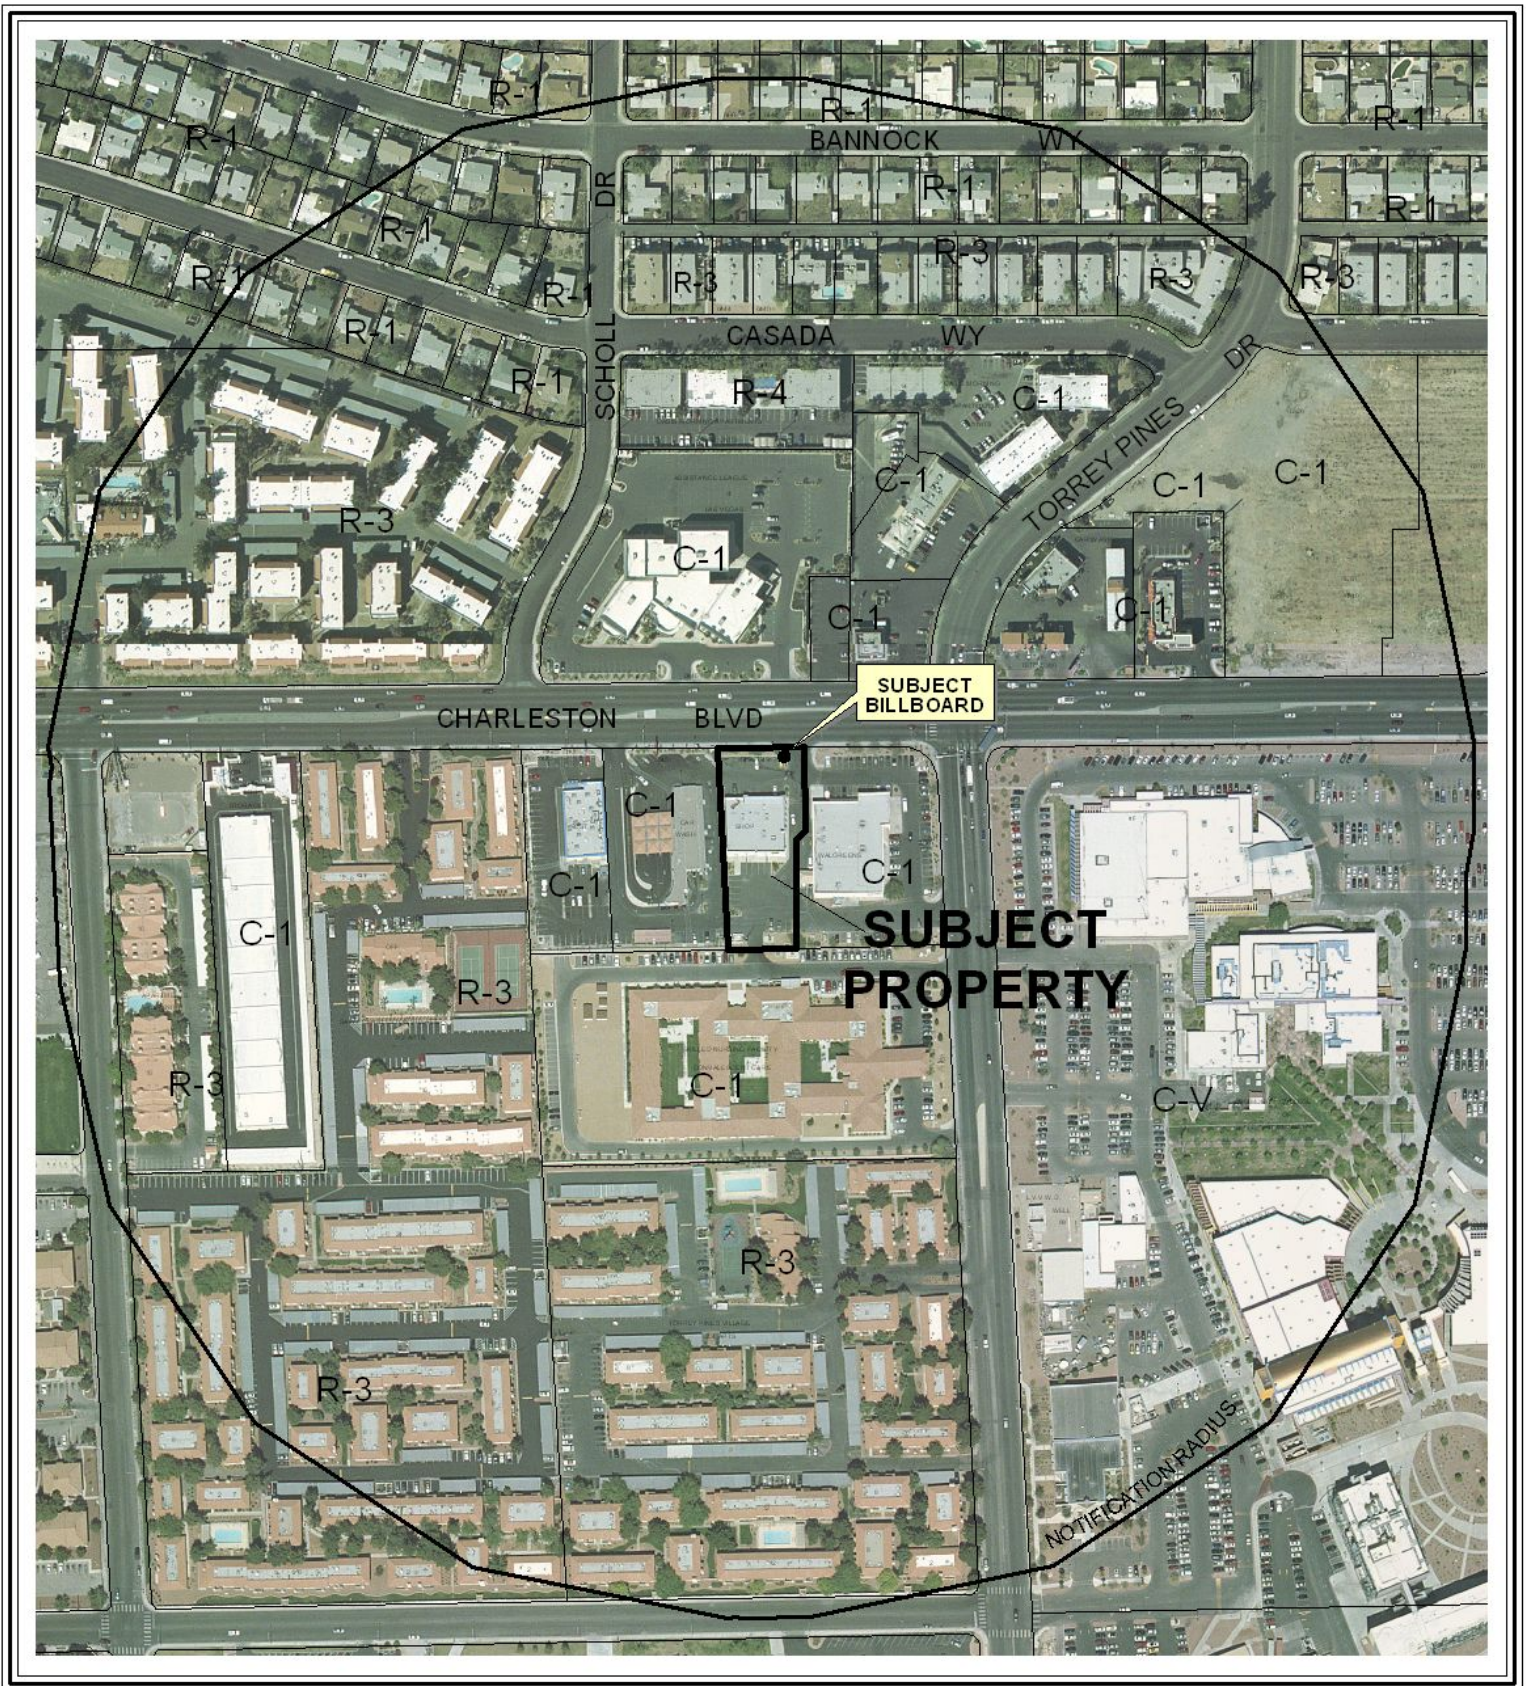

CASE: **RQR-25210**

RADIUS: 1000 FT

ZONING OF SUBJECT PROPERTY: C-1 (LIMITED COMMERCIAL)

CASE: **RQR-25210**

RADIUS: 1000 FT

ZONING OF SUBJECT PROPERTY: C-1 (LIMITED COMMERCIAL)

RQR-25210

City of Las Vegas Billboard Data

-  Subject Parcel
-  City of Las Vegas Billboard Location
-  Clark County Billboard Location

-  300 Foot Buffer Around Billboard
-  750 Foot Buffer Around Freeway Billboard

-  Off Premise Sign Exclusion Area
-  Exempt - Off Premise Area Sign Area