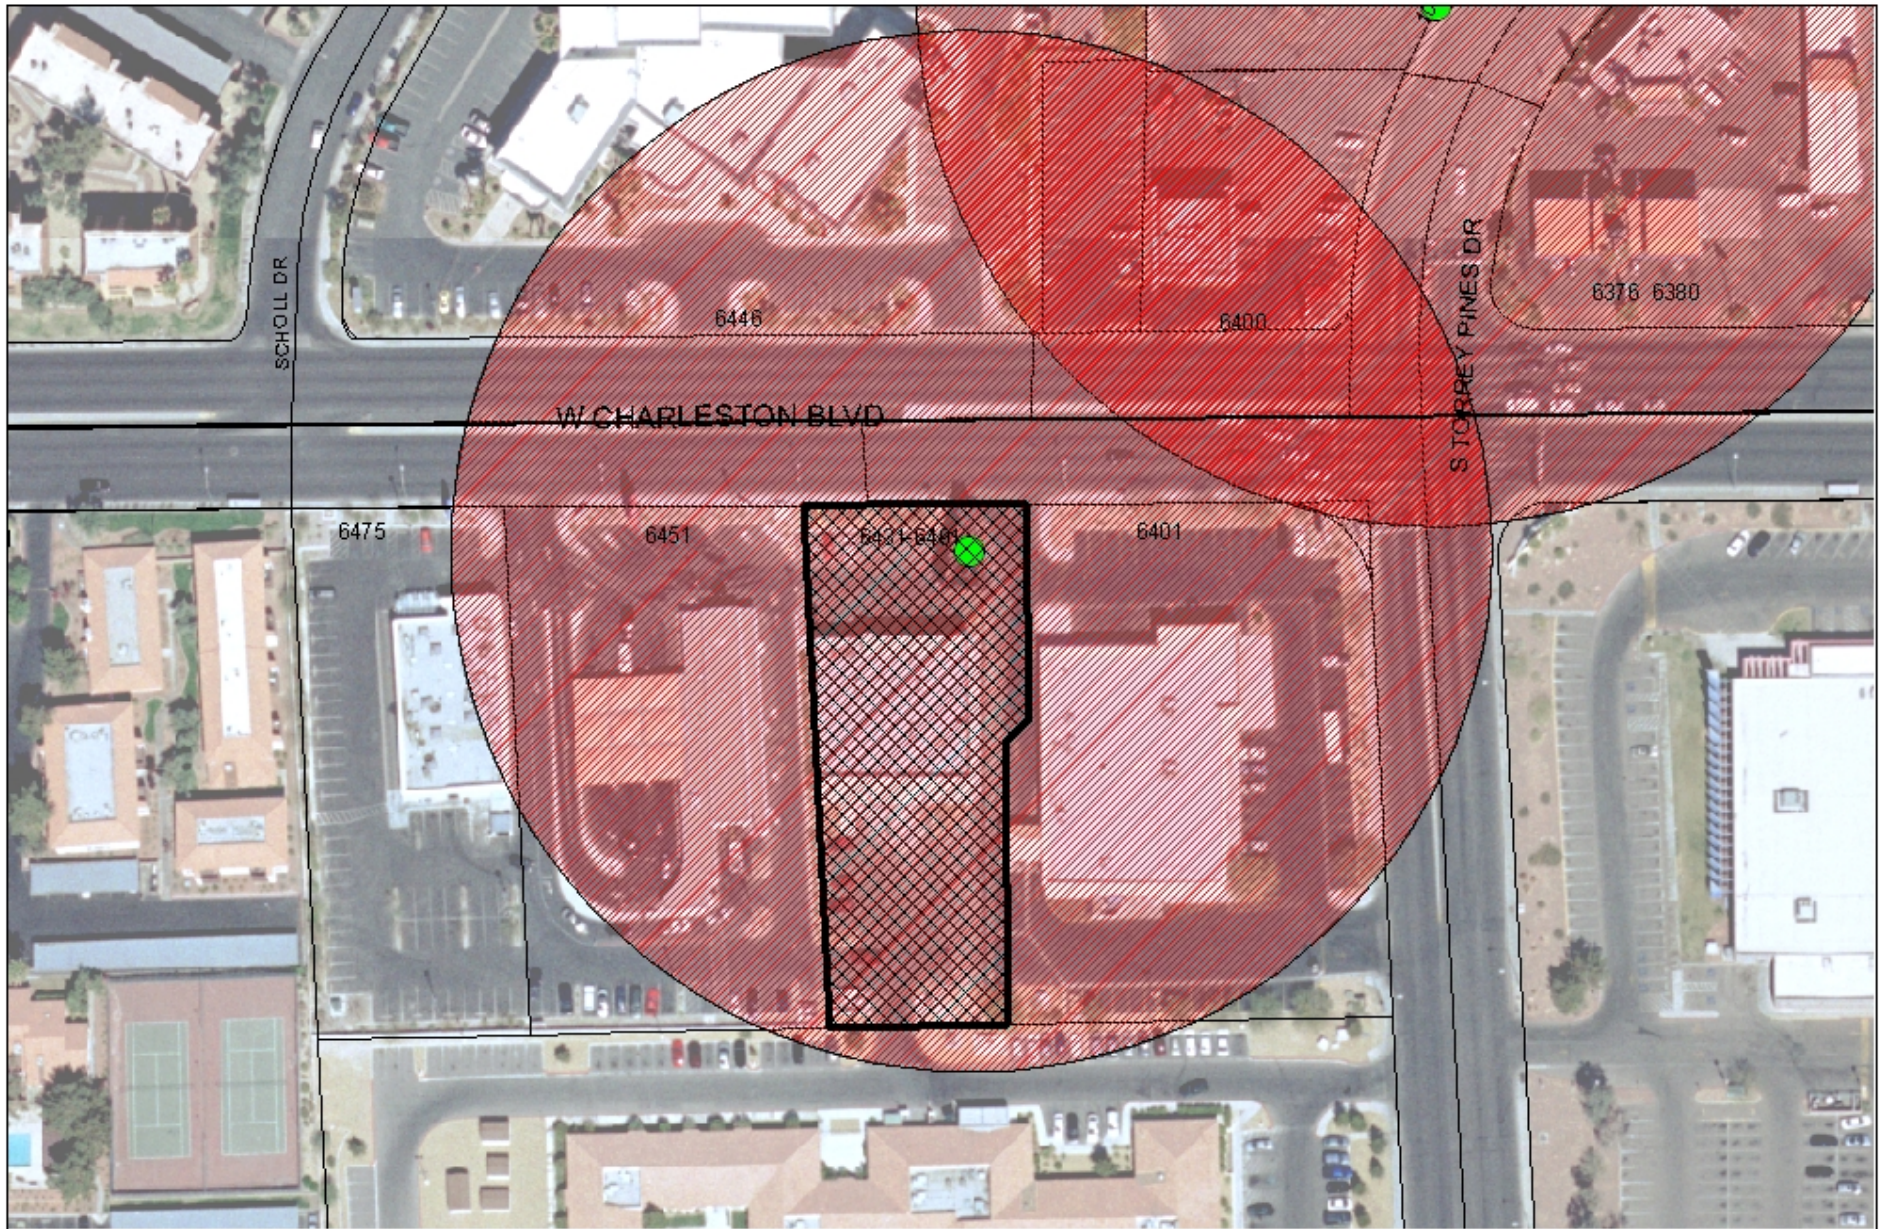

CASE: **RQR-25210**

RADIUS: 1000 FT

ZONING OF SUBJECT PROPERTY: C-1 (LIMITED COMMERCIAL)

CASE: **RQR-25210**

RADIUS: 1000 FT

ZONING OF SUBJECT PROPERTY: C-1 (LIMITED COMMERCIAL)

RQR-25210

City of Las Vegas Billboard Data

-  Subject Parcel
-  City of Las Vegas Billboard Location
-  Clark County Billboard Location

-  300 Foot Buffer Around Billboard
-  750 Foot Buffer Around Freeway Billboard

-  Off Premise Sign Exclusion Area
-  Exempt - Off Premise Area Sign Area