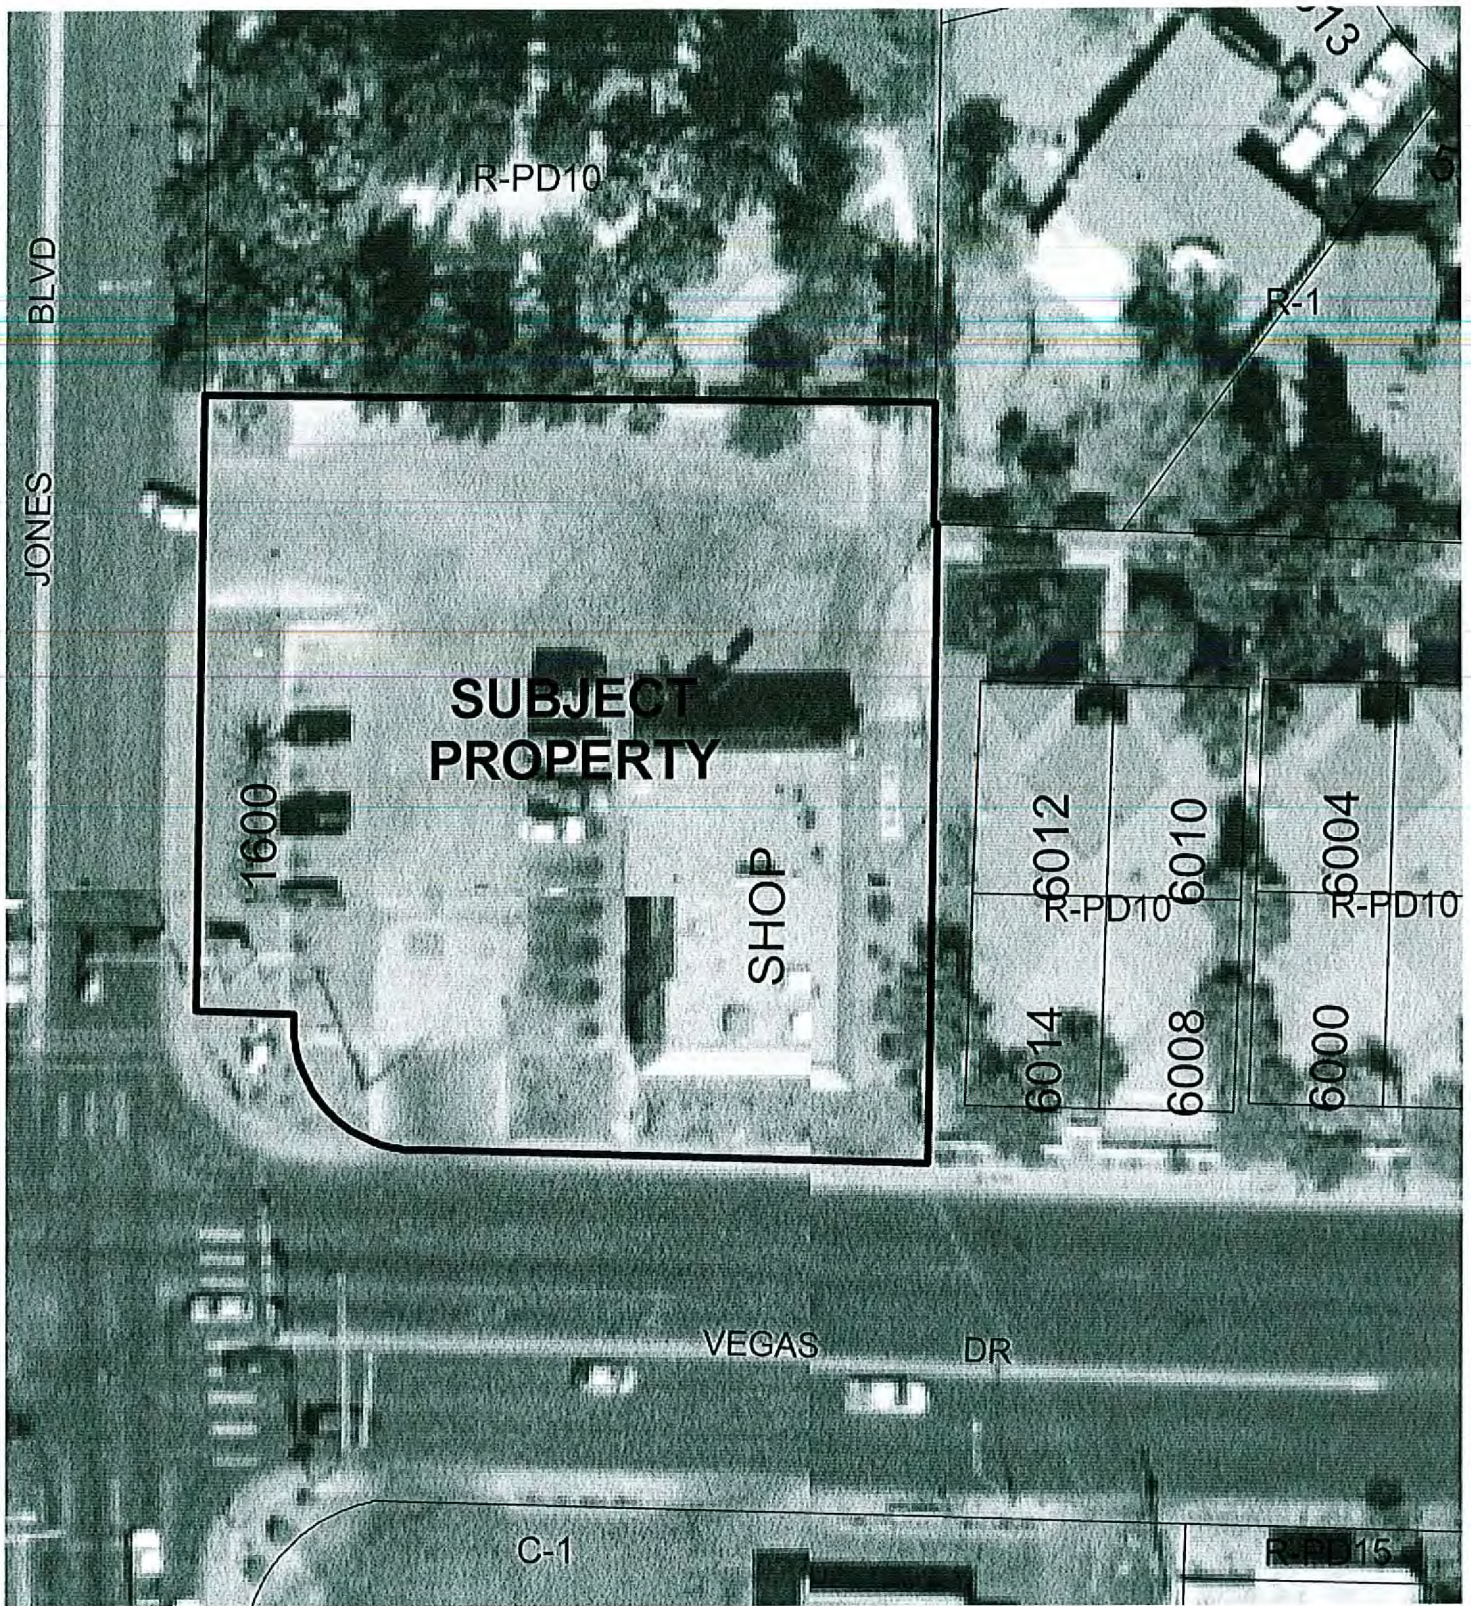

JONES
BLVD

R-PD10

R-1

**SUBJECT
PROPERTY**

1600

SHOP

6014
6012
R-PD10

6008
6010
R-PD10

6000
6004
R-PD10

VEGAS DR

C-1

R-PD15

0 9 18 Feet

CASE: EOT-24351

ZONING OF SUBJECT PROPERTY: C-1 (LIMITED COMMERCIAL)

0 9 18 Feet

CASE: EOT-24351

ZONING OF SUBJECT PROPERTY: C-1 (LIMITED COMMERCIAL)