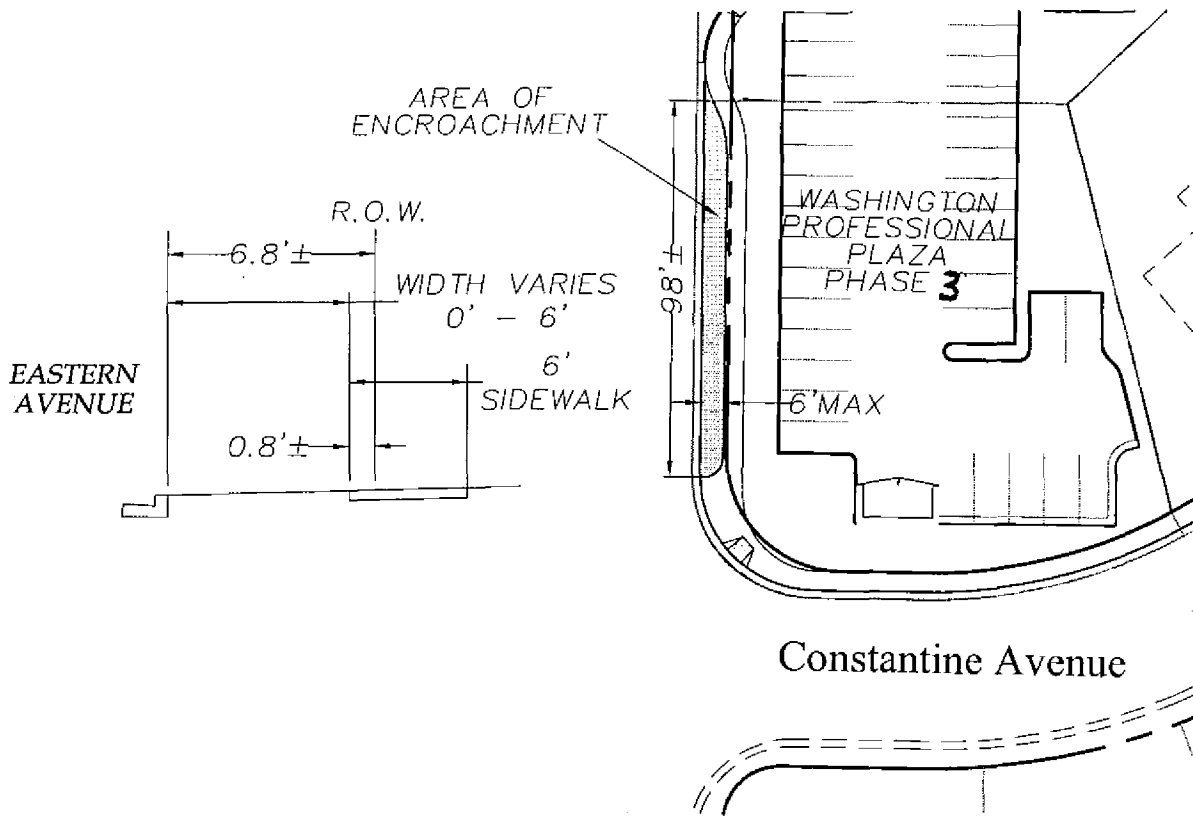

NORTH
SCALE: 1"=50'

EXHIBIT "A"

**ENCROACHMENT
EXHIBIT**

TANEY ENGINEERING
1399 GALLERIA DRIVE #101
HENDERSON, NV 89014
(702) 362-8844 FAX:(702) 362-5233