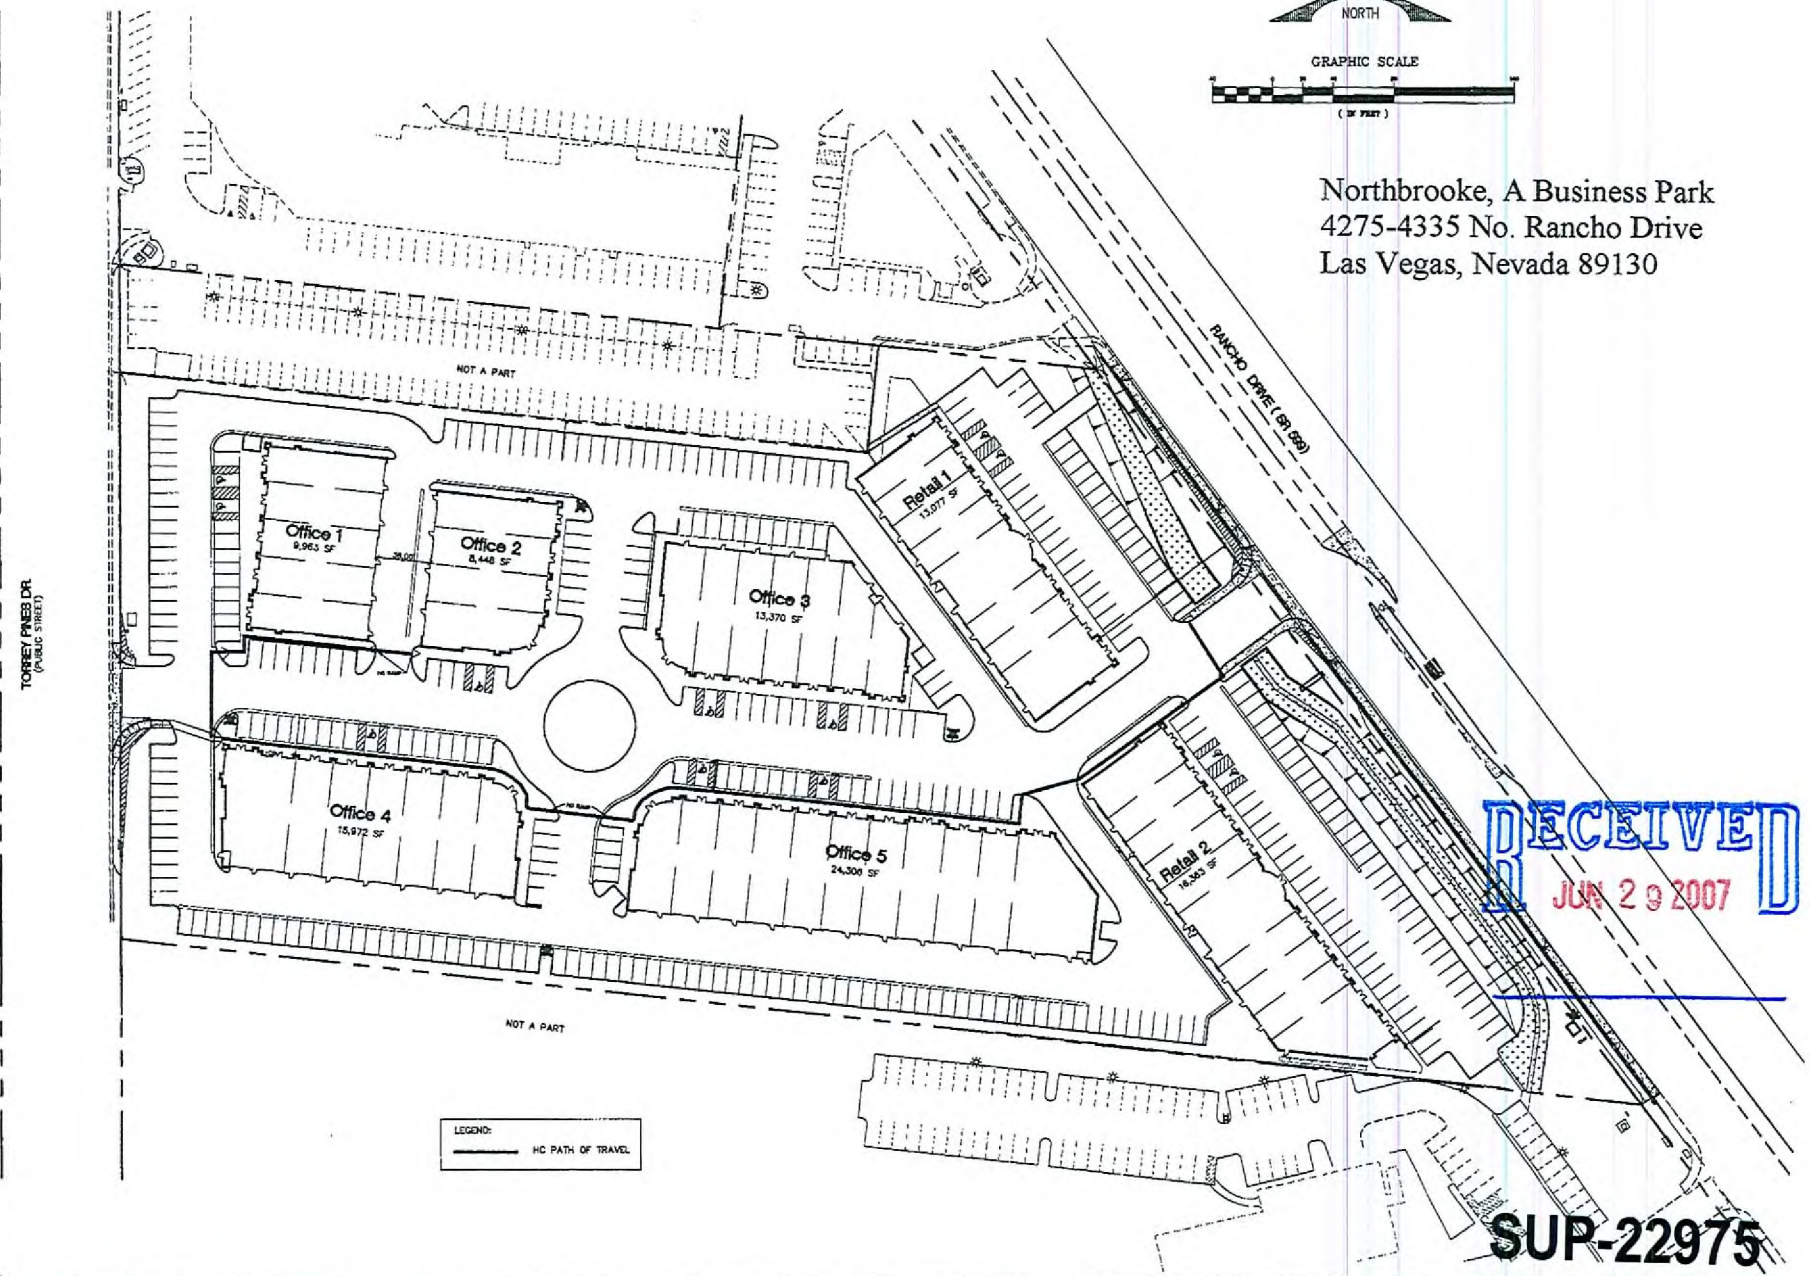

Northbrooke, A Business Park  
4275-4335 No. Rancho Drive  
Las Vegas, Nevada 89130

RECEIVED  
JUN 29 2007

SUP-22975  
08/23/07 PC

*Whole building*  
*13,086*  
*Prise 7,938 sq ft*

4335 No. Rancho Drive, Las Vegas, Nevada 89130

Suite 110 - Elegance Formal Wear

Suite 150 - Privé Salon

Suite 180 - B<sup>2</sup> Boutique

RECEIVED

JUL 27 2007

**SUP-22975**  
**REVISED**  
**08/23/07 PC**