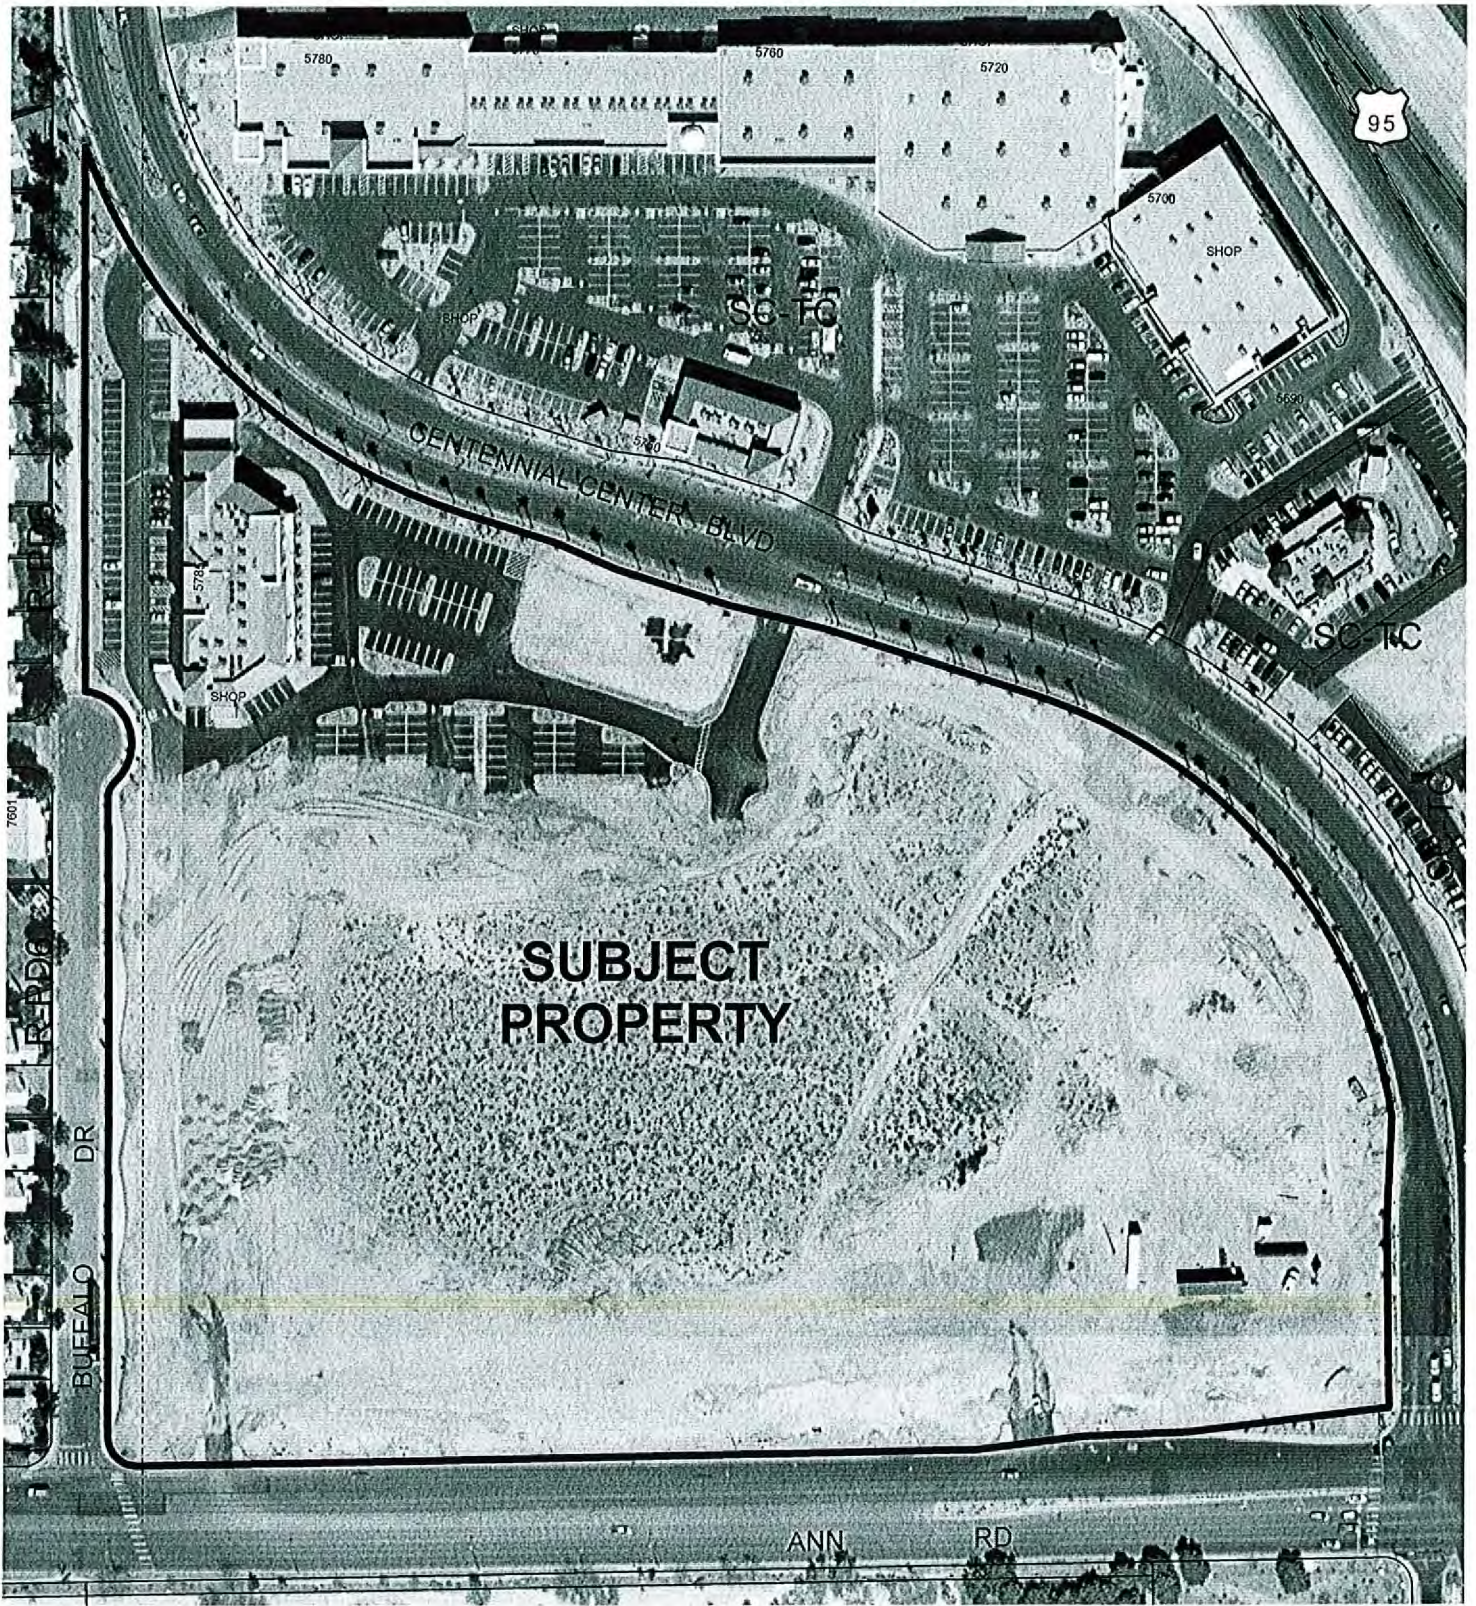

CASE: EOT-23584

0 3060 Feet

ZONING OF SUBJECT PROPERTY:

T-C (TOWN CENTER) [SC-TC (SERVICE COMMERCIAL - TOWN CENTER) SPECIAL LAND USE DESIGNATION]

**SUBJECT
PROPERTY**

0 3060 Feet

CASE: EOT-23584

ZONING OF SUBJECT PROPERTY:

T-C (TOWN CENTER) [SC-TC (SERVICE COMMERCIAL - TOWN CENTER) SPECIAL LAND USE DESIGNATION]