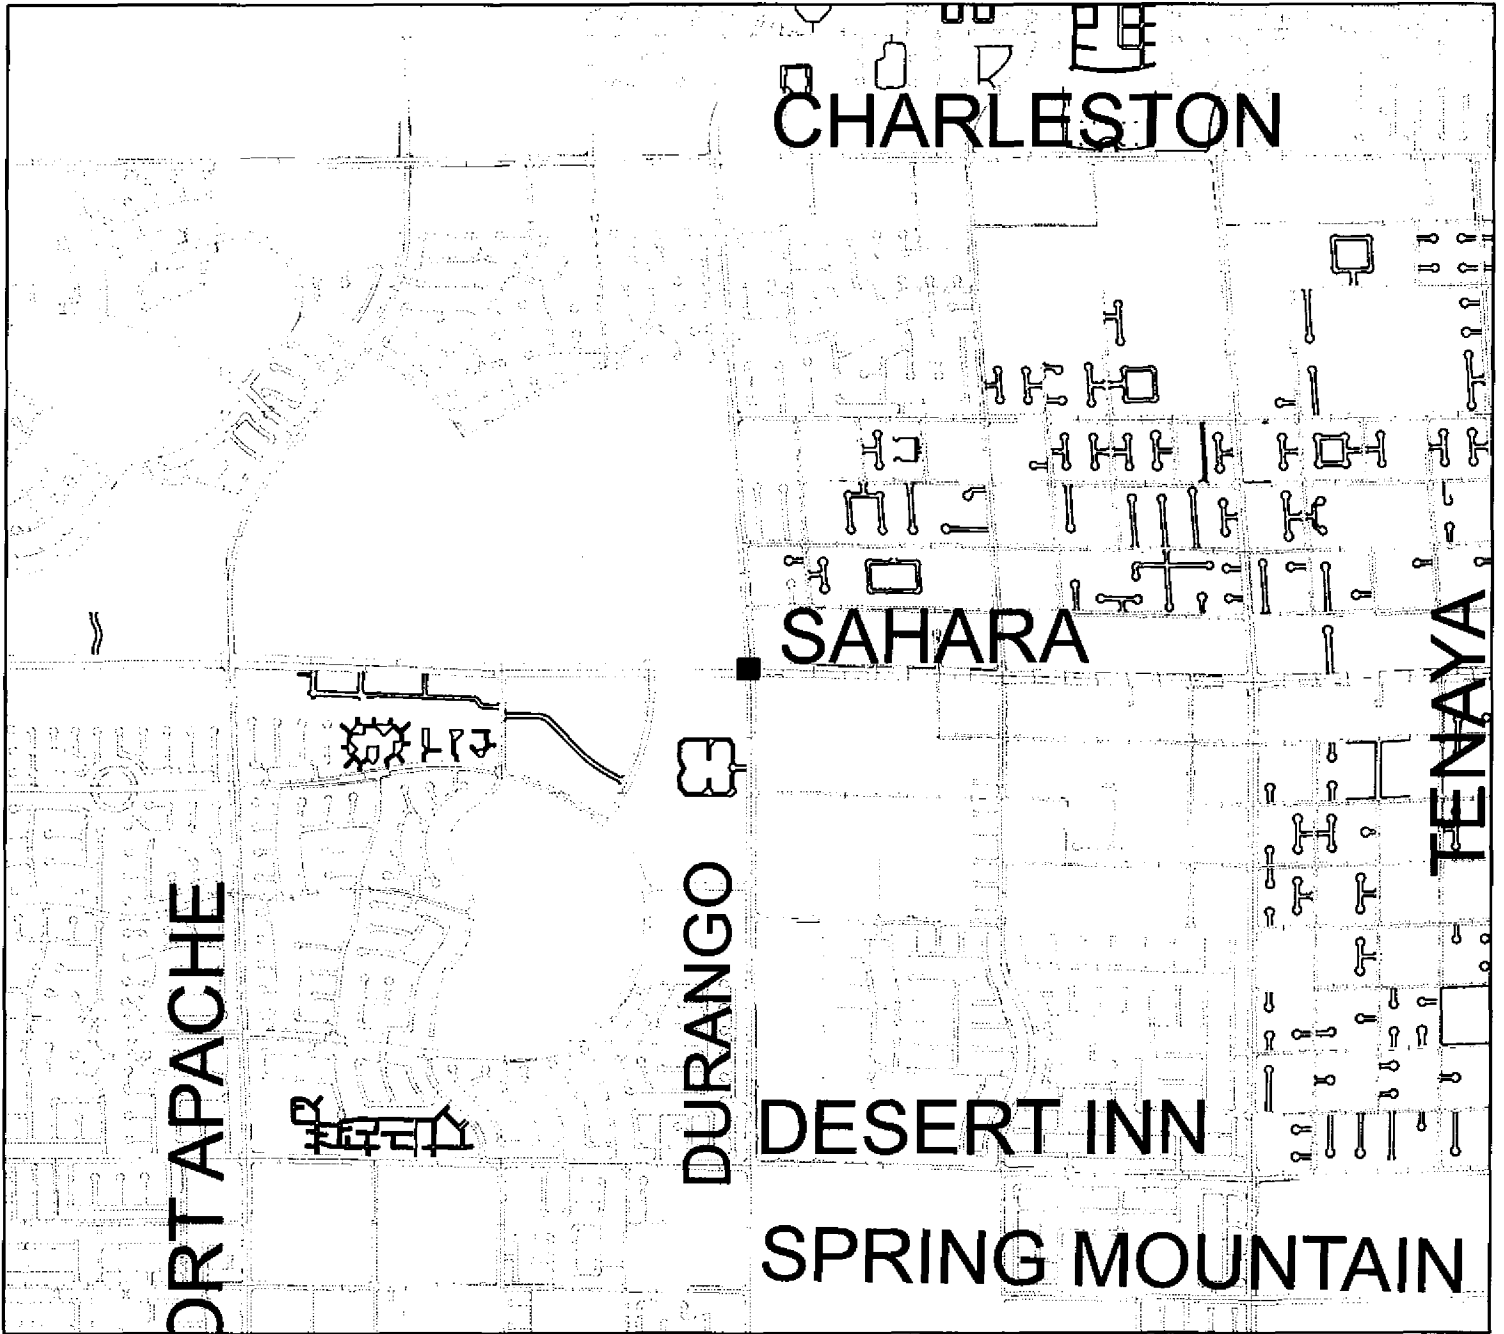

Traffic Package 6A - Sahara & Durango Intersection

Created by: Right-of-Way 9.1 on Aug 28 2007

Due to continuous development activity
this map is for reference only.