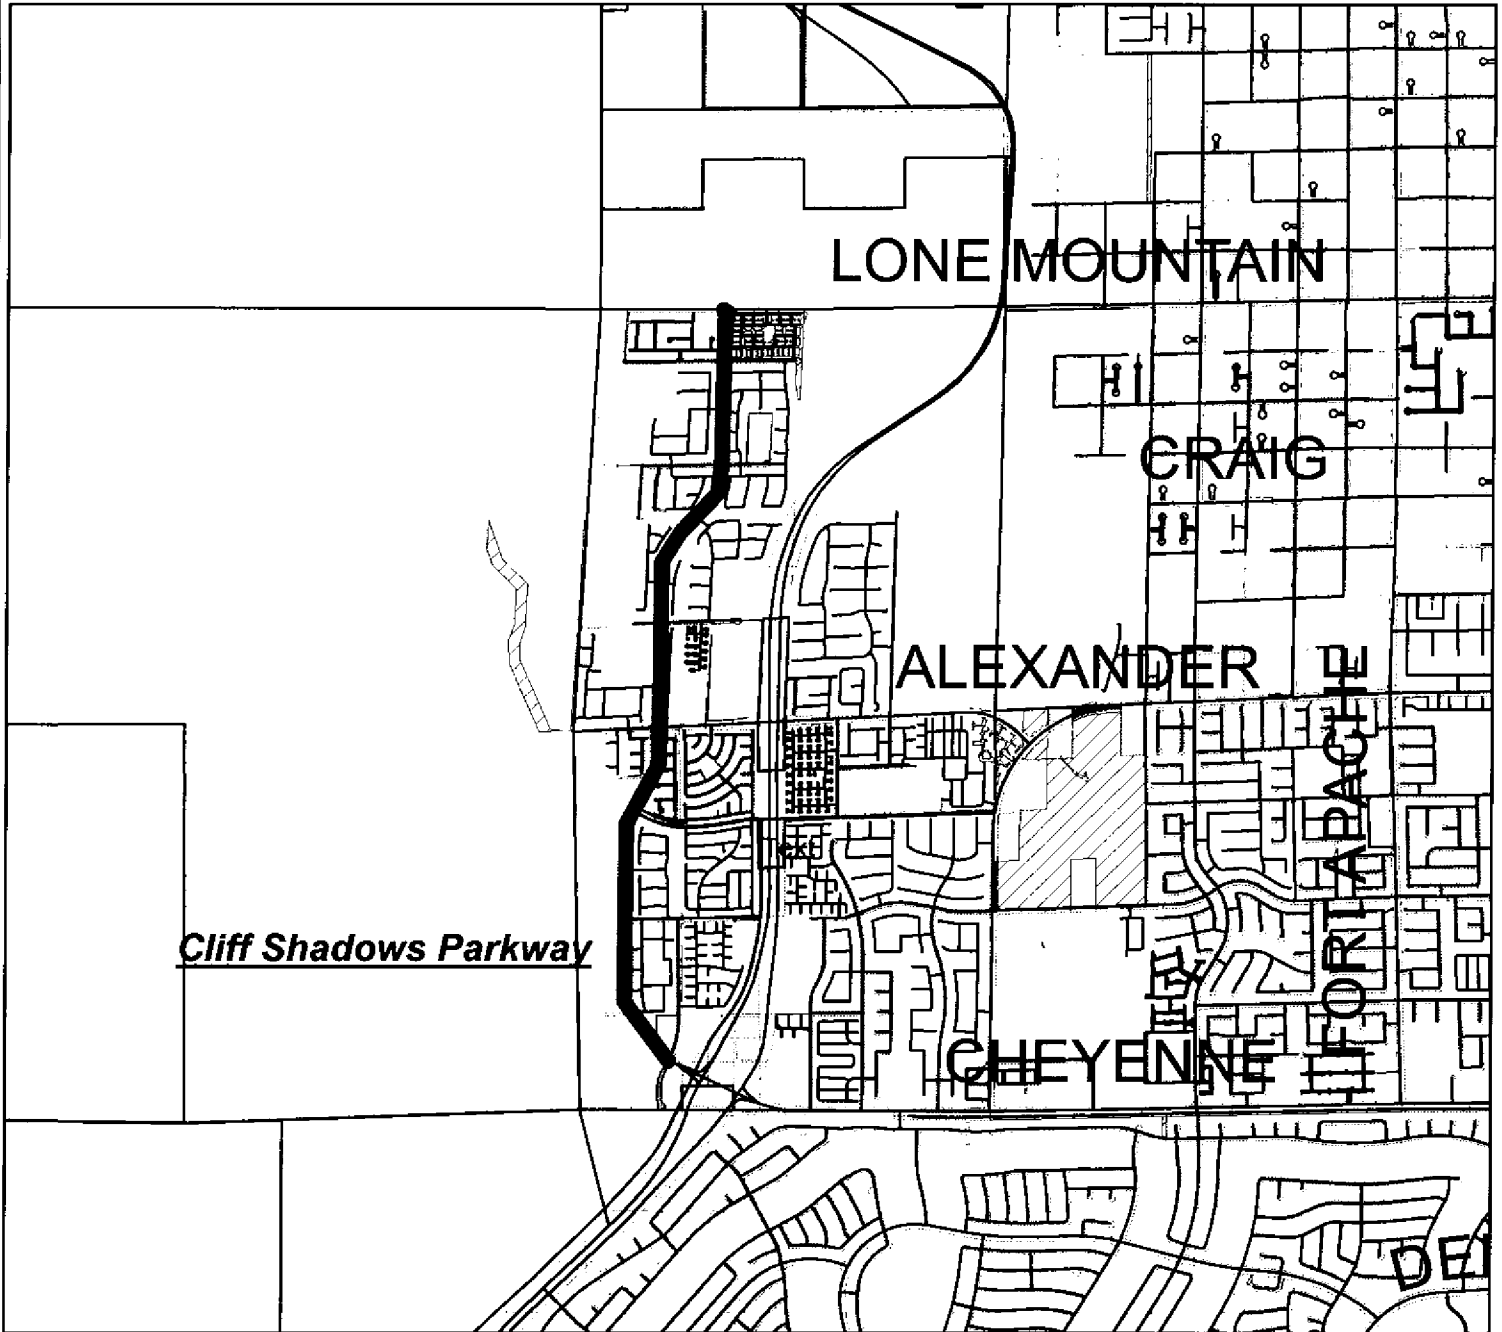

Cliff Shadows Parkway Improvements

Created by: Right-of-Way 9.1 on Aug 28 2007

Due to continuous development activity
this map is for reference only.