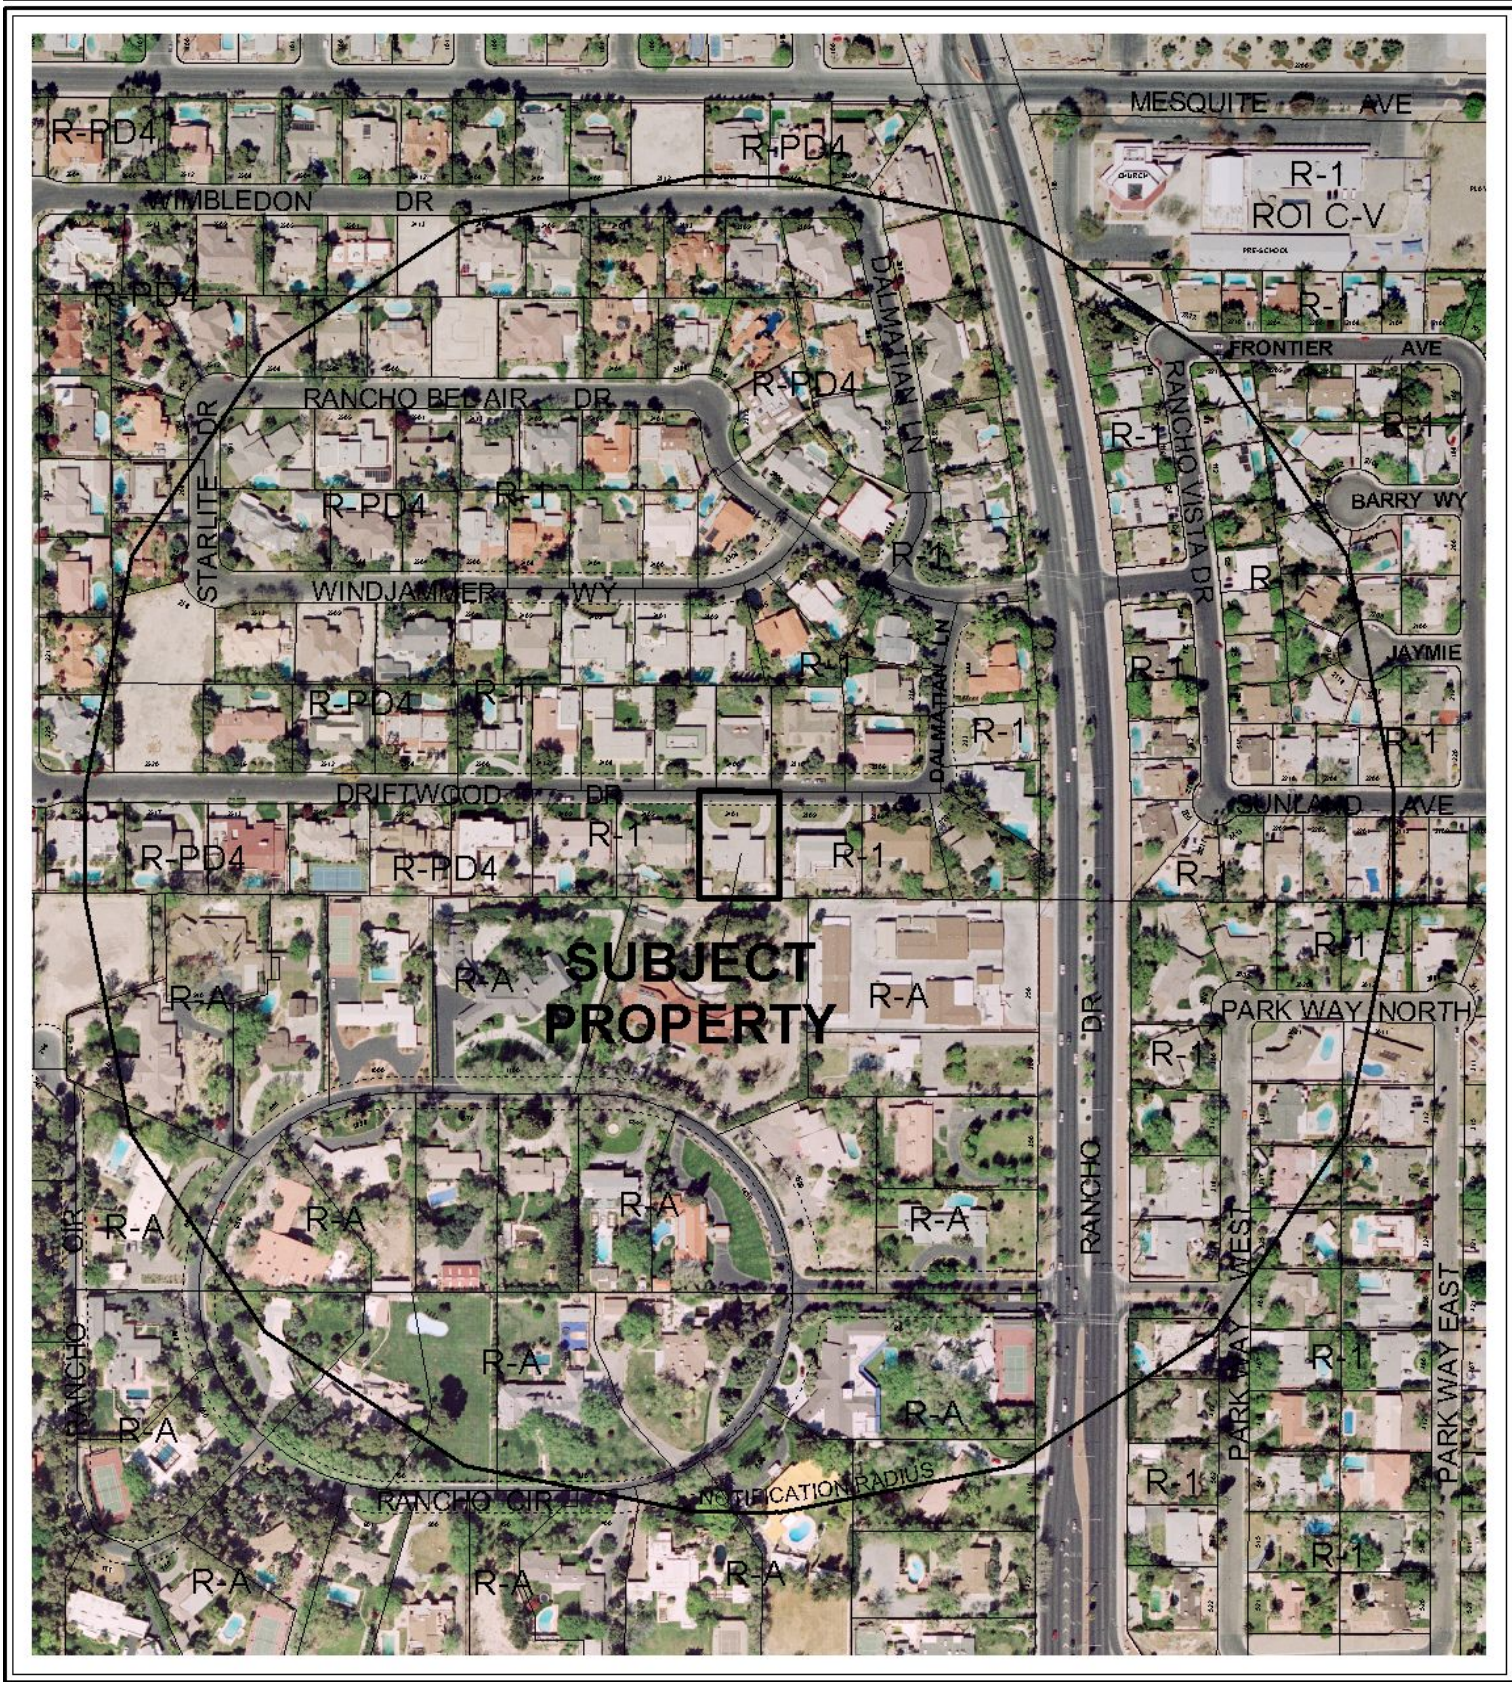

CASE: SUP-24214

RADIUS: 1000 FT

ZONING OF SUBJECT PROPERTY: R-1 (SINGLE FAMILY RESIDENTIAL)

**CASE: SUP-24214**

**RADIUS: 1000 FT**

**ZONING OF SUBJECT PROPERTY: R-1 (SINGLE FAMILY RESIDENTIAL)**