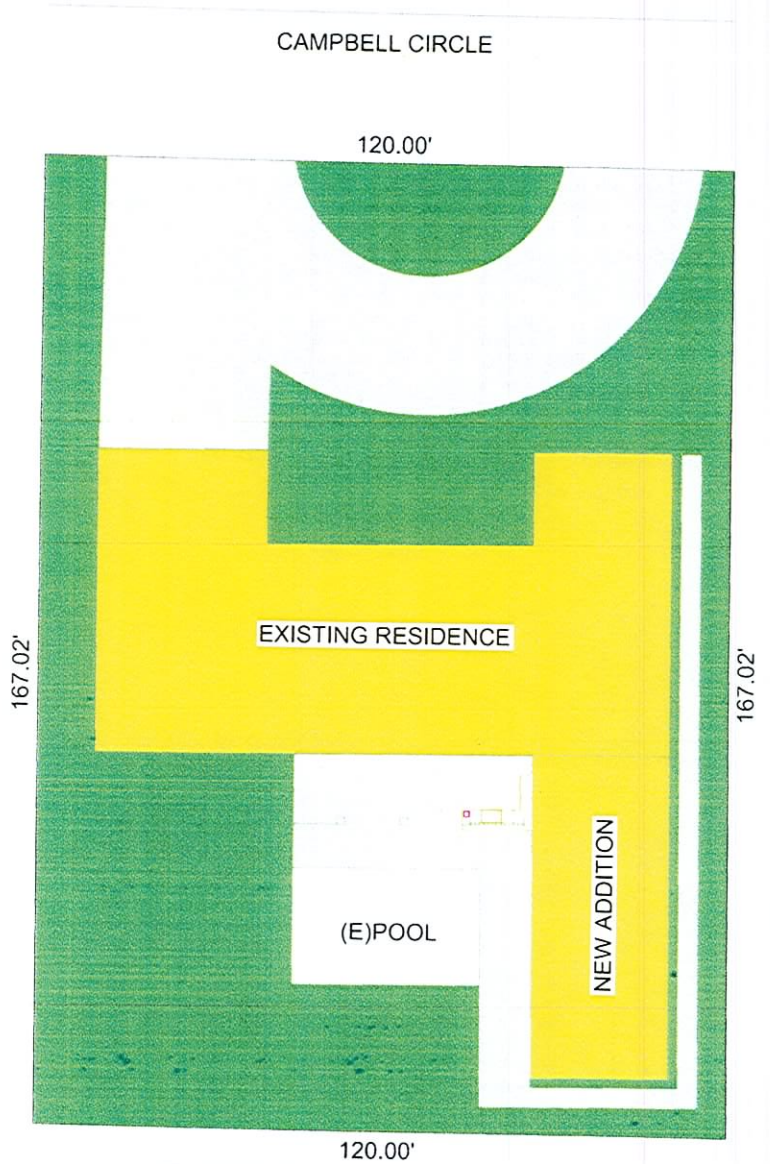

1 SITE PLAN  
**VAR-24207**  
**10/11/07 PC**

**RECEIVED**  
**AUG 27 2007**

VARIANCE SET

SITE PLAN

BAUDUM RESIDENCE  
 3017 CAMPBELL CIRCLE

DATE: 08-23-2007  
 TIME: 10:42 AM  
 DRAWING: 10-23-2007  
 PROJECT: 10-23-2007  
 SHEET: 10-23-2007

1 SITE PLAN  
**VAR-24207**  
**10/11/07 PC**

**RECEIVED**  
**AUG 27 2007**

**VARIANCE SET**

<p>DATE 8-23-2007</p> <p>SHEET AS-1</p>	<p>SITE PLAN</p>	<p>BAUCUM RESIDENCE          3017 CAMPBELL CIRCLE          CITY OF LAS VEGAS, NEVADA 89107</p>	<p><b>Jam</b>          BRINGING YOUR DREAMS TO REALITY          3525 POLARIS AVE.          LAS VEGAS, NV 89102</p>	<p>PLANTING</p>
---	------------------	--	--	-----------------

1 FLOOR PLAN  
SCALE: 1/8" = 1'-0"

**VAR-24207**  
**10/11/07 PC**

**RECEIVED**  
**AUG 27 2007**

VARIANCE SET

THIS VARIANCE SET IS THE PROPERTY OF BAUCUM, WASSER & COMPANY, INC. NO PART OF THIS VARIANCE SET IS TO BE REPRODUCED OR TRANSMITTED IN ANY FORM OR BY ANY MEANS, ELECTRONIC OR MECHANICAL, INCLUDING PHOTOCOPYING, RECORDING, OR BY ANY INFORMATION STORAGE AND RETRIEVAL SYSTEM, WITHOUT THE WRITTEN PERMISSION OF BAUCUM, WASSER & COMPANY, INC.