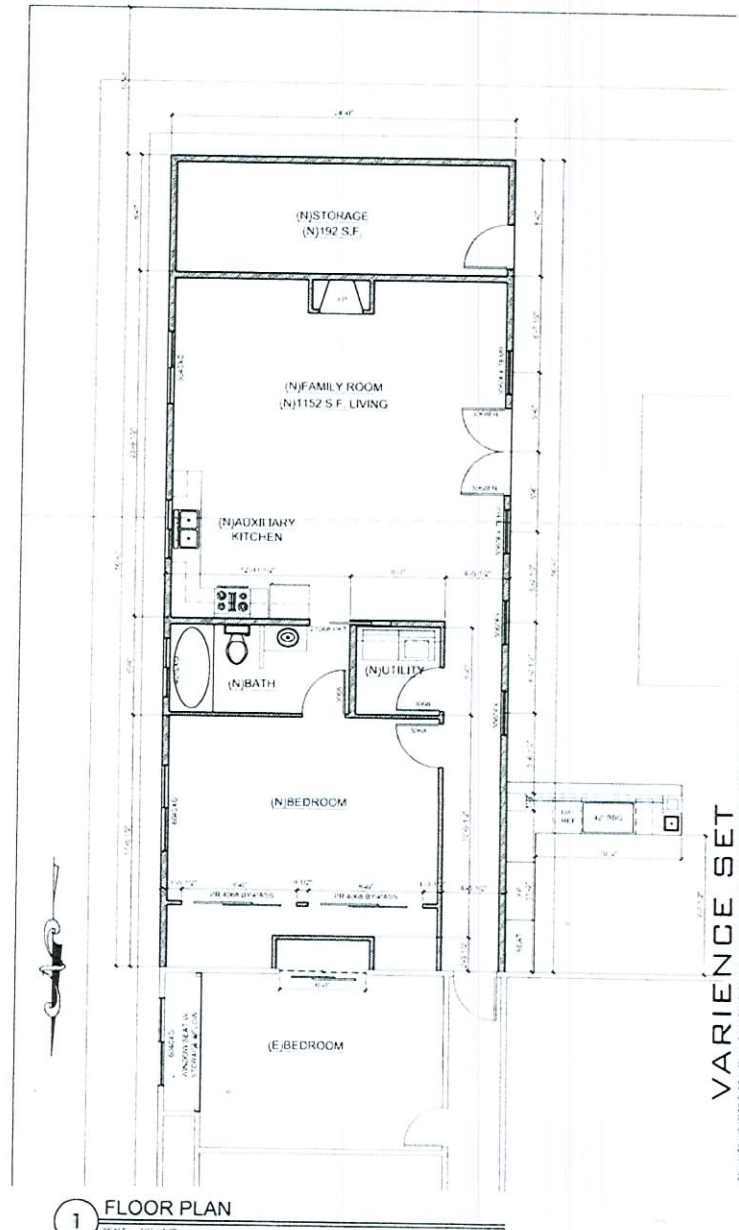

1 FLOOR PLAN
SCALE: 1/8" = 1'-0"

VAR-24207
10/11/07 PC

RECEIVED
AUG 27 2007

VARIANCE SET

FLOOR PLAN

BAUCUM RESIDENCE
3017 CAMPBELL CIRCLE
CITY OF LAS VEGAS, NEVADA 89107

Jani
BRINGING YOUR DREAMS TO REALITY

A-1