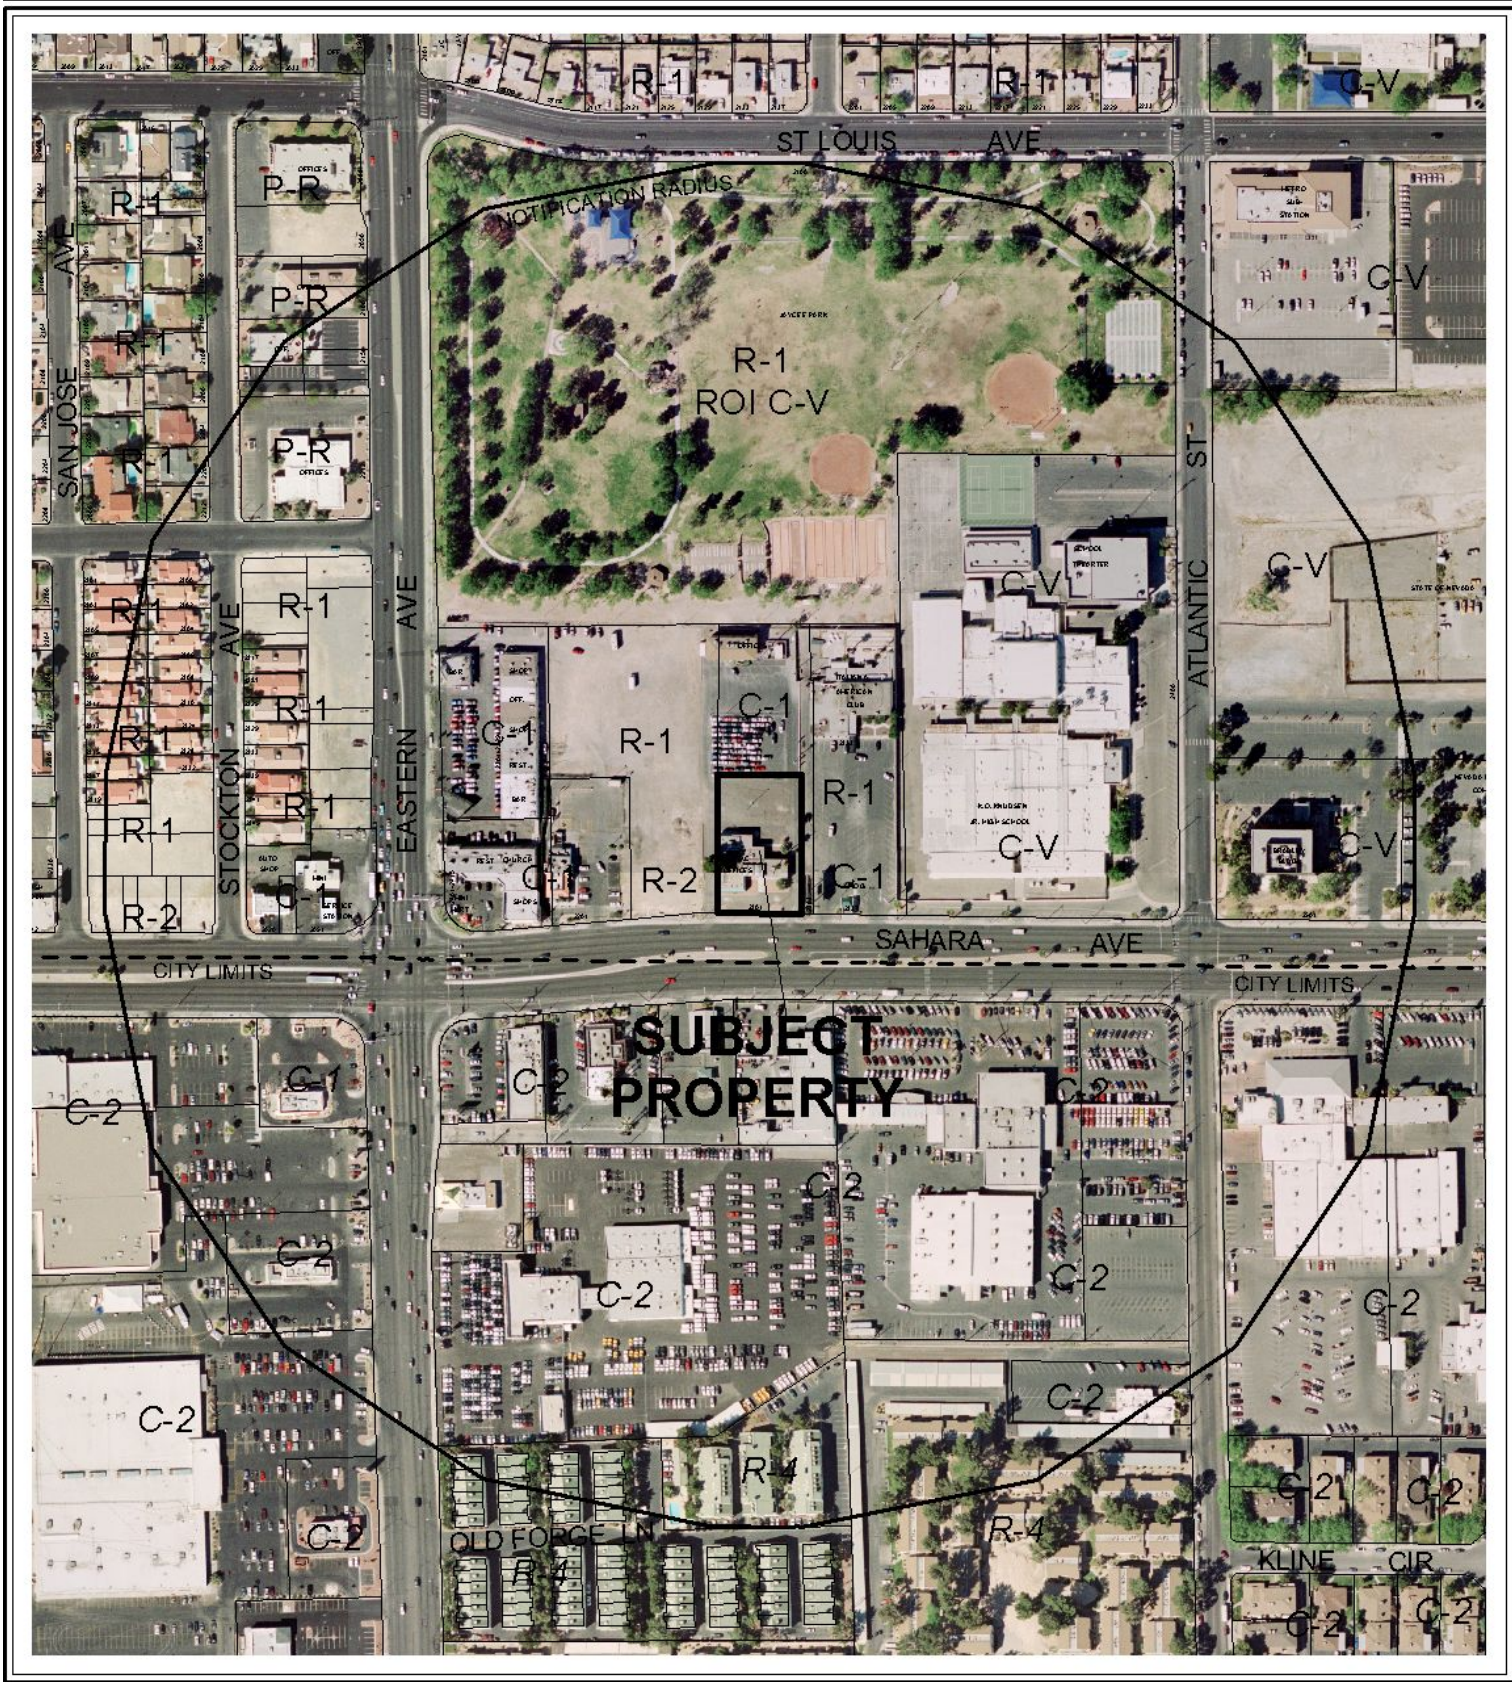

CASE: VAR-23547

RADIUS: 1000 FT

ZONING OF SUBJECT PROPERTY: C-1 (LIMITED COMMERCIAL)

**CASE: VAR-23547**

**RADIUS: 1000 FT**

**ZONING OF SUBJECT PROPERTY: C-1 (LIMITED COMMERCIAL)**